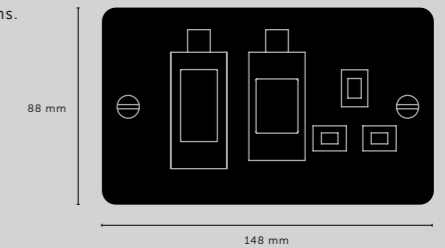

[finish details.] **WHITE.]
STEEL.]
BRASS.]
SMOKED BRONZE.]
BLACK.]**

[dimensions.]