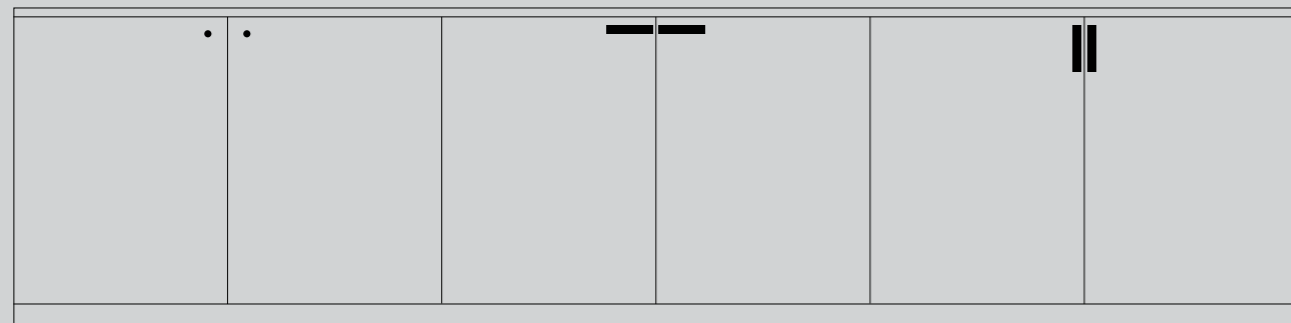

FURNITURE KNOB / CROSS

[knurl.] **CROSS.]**

[details.] **SOLID METAL.]**

[fyi.] **SOLD IN SETS OF TWO.]**

[finish.]
STEEL.] 
BRASS.] 
SMOKED BRONZE.] 
BLACK.] 

[dimensions.]

[scale.]

FURNITURE KNOB / PLATE / CROSS