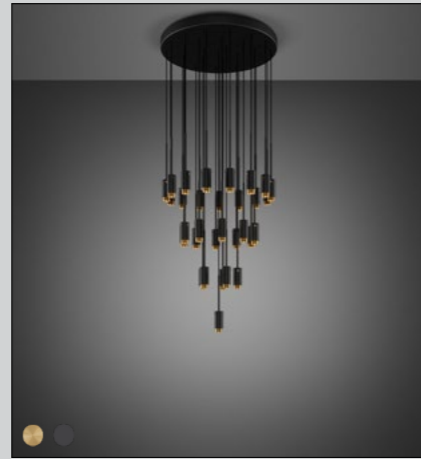

EXHAUST

[category.] **CHANDELILERS.]**

[finish details.]
STEEL.]
BURNT STEEL.]
BRASS.]
GUN METAL.]

[type.]
10.0 CLASSIC.]
10.0 CASCADE.]
19.0 CLASSIC.]
19.0 CASCADE.]
31.0 CLASSIC.]
31.0 CASCADE.]

[finish body.]
STONE.]
GRAPHITE.]

[knurl.] **LINEAR.]**

[fyi.] **CABLE LENGTHS CUSTOM.]**

[details.]
SOLID METAL.]
TORX SCREWS.]
LOW-GLARE HONEYCOMB FILTER.]

[socket.] **GU10.]**
[voltage.] **220-240V.]**
[classification.] **CB/CE CERTIFIED, CLASS 1 & IP20.]**

[product image.]