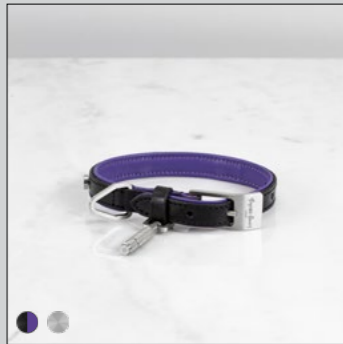

DOG COLLAR

[category.] **PET ACCESSORIES.]**

[size.] **X-SMALL.]**
SMALL.]
MEDIUM.]
LARGE.]
X-LARGE.]

[knurl.] **CROSS.]**

product image.