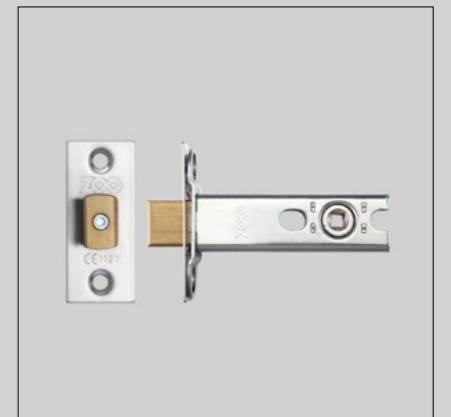

[collection. **LINEAR.**]

Our new linear-knurl pattern is machined into 12mm diameter solid bar and inspired by fashion accessory hardware. Elegant in look and scale this knurl is beautifully refined. The linear-knurl is accompanied by machined torx screws.

[details.] **SOLID METAL.]**
MACHINED STALK.]
TORX SCREW END.]

[dimensions.]

[product image.]

[scale.]

PRECIOUS BAR / LINEAR

[knurl.] **LINEAR.]**

[product image.]

[details.] **SOLID METAL.]**
PADLOCK + CHAIN.]

[product image.]

[to fit.] **DOOR TUBULAR LATCH OR THUMBTURN LOCK LATCH.]**

[finish.] **STEEL.]**
BRASS.] ◀
BLACK.] ●

DOOR TUBULAR LATCH

[details.] **57MM BACKSET.]**
FOR USE WITH OUR DOOR HANDLES
(NOT FIXED).]

[product image.]

[finish.] **STEEL.]** ●

THUMBTURN LOCK LATCH

[info.] **57MM BACKSET.]**
FOR USE WITH OUR THUMBTURN LOCKS.]

[product image.]

[finish.] **STEEL.]** ● ◀

[location. **SHOREDITCH, GARAGE.**]

"I was working as an architect by day and building custom motorbikes by night. I taught myself how to craft solid metal into one-off custom parts. Handlebars soon turned into door handles, light switches and wall lights and Buster + Punch was born"