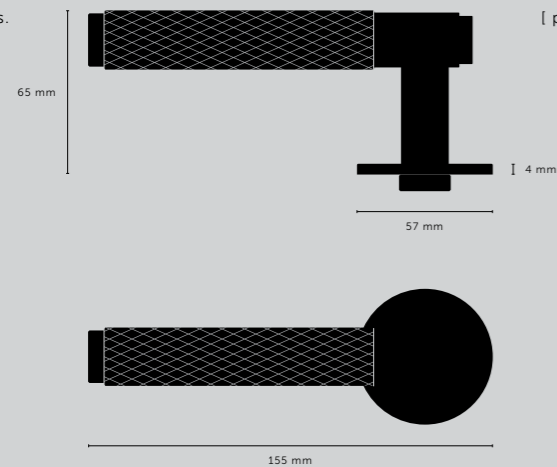

DOOR HANDLE SET / UNSPRUNG

[type.] **CENTRE-DISTANCE 30 MM (SWEDEN).]**
CENTRE-DISTANCE 38MM (UK)* TRADE PRODUCT ONLY.]

[finish.]

STEEL.]
BRASS.]
SMOKED BRONZE.]
BLACK.]

[knurl.] **CROSS.]**

[details.] **SOLID METAL.]**
COIN SCREW END.]

[fyi.] **SOLD IN PAIRS.]**
CAN ONLY BE USED WITH HEAVILY SPRUNG LATCHES.]
FITS DOORS OF THICKNESS 35 - 54MM WITH SUPPLIED FITTINGS.]
INTERIOR USE ONLY.]

[dimensions.] [product image.]