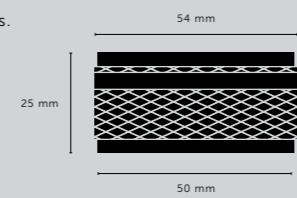

[dimensions.]