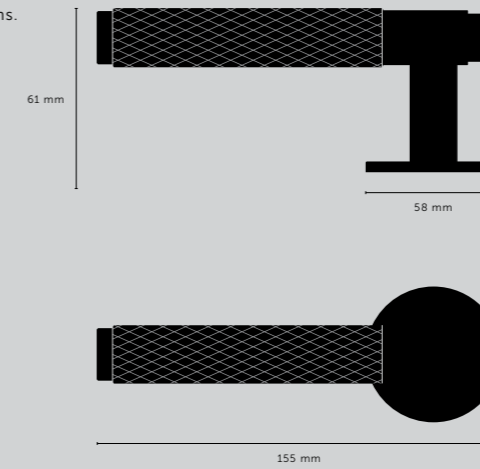

[dimensions.]

[scale.]

900 mm counter

[size.] **LARGE.]**
 [finish.] **BRASS.]**

L-BAR / LINEAR

[knurl.] **LINEAR.]**

[finish.]

STEEL.]
BURNT STEEL.]
BRASS.]
GUN METAL.]
BLACK.]

DOOR HANDLE SET / SPRUNG

[type.] **CENTRE-DISTANCE 38 MM.]**

[finish.]

STEEL.]
BRASS.]
SMOKED BRONZE.]
BLACK.]

[knurl.] **CROSS.]**

[details.] **SOLID METAL.]**
COIN SCREW END.]

[fyi.] **SOLD IN PAIRS.]**
SPRING ASSISTED ROSE TO ENSURE HANDLE RETURNS TO CENTRE.]
FITS DOORS OF THICKNESS 35 - 54MM WITH SUPPLIED FITTINGS.]
INTERIOR USE ONLY.]
FOR USE IN UK & PARTS OF EU OR ROW IF USING OUR LATCHES.]

[dimensions.] [product image.]

DOOR HANDLE / FIXED

[type.] **FIXED.]**

[finish.]

STEEL.]
BRASS.]
SMOKED BRONZE.]
BLACK.]

[knurl.] **CROSS.]**

[details.] **SOLID METAL.]**
COIN SCREW END.]

[fyi.] **SOLD AS A SINGLE HANDLE.]**
HANDLE REMAINS IN FIXED POSITION.]
CAN BE FITTED TO ANY DOOR.]
INTERIOR USE ONLY.]

[dimensions.] [product image.]

DOOR HANDLE SET / UNSPRUNG

[type.] **CENTRE-DISTANCE 30 MM (SWEDEN).]**
CENTRE-DISTANCE 38MM (UK)* TRADE PRODUCT ONLY.]

[finish.]

STEEL.]
BRASS.]
SMOKED BRONZE.]
BLACK.]

[knurl.] **CROSS.]**