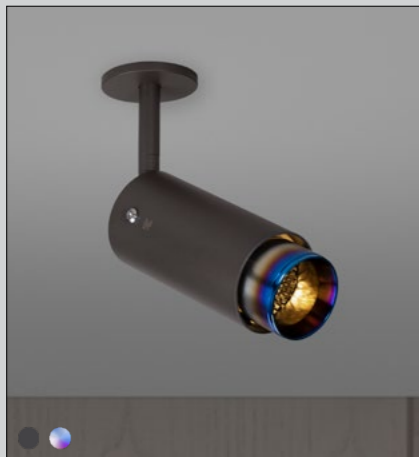

EXHAUST

[category.] **ADJUSTABLE SPOTLIGHTS.]**

[finish details.]
STEEL.]
BURNT STEEL.]
BRASS.]
GUN METAL.]

[type.]
SPOT.]
TRACK.]

[finish body.]
STONE.]
GRAPHITE.]

[knurl.] **LINEAR.]**

[details.]
SOLID METAL.]
TORX SCREWS.]
LOW-GLARE HONEYCOMB FILTER.]

[fyi.] **COMPLETE FITTING COMPRISES OF BODY & DETAIL KIT.]**
GU10 BULB REQUIRED & SOLD SEPARATELY.]

[socket.] **GU10.]**
[voltage.] **220-240V.]**
[classification.] **CB/CE CERTIFIED, CLASS 1 & IP20.]**

[compatibility*.] **THE TRACK FITTING WORKS WITH GLOBAL, POWERGEAR, EUTRAC, NORDIC AND UNIPRO 3-CIRCUIT TRACK*.]**

[product image.]