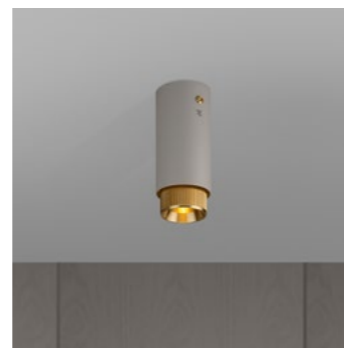

[page. **56.**]

[product. **EXHAUST / SURFACE / BODY.**]
[finish. ▶ **STONE.**] [sku. **RBB-21700.**]
GRAPHITE.] [sku. **RBB-17699.**]

[product. **EXHAUST / DETAIL KIT.**]
[finish. **BURNT STEEL.**] [sku. **RBB-36795.**]
STEEL.] [sku. **RBB-07686.**]
▶ **BRASS.**] [sku. **RBB-05685.**]
GUN METAL.] [sku. **RBB-35687.**]

[product. **EXHAUST / PENDANT / BODY.**]
[finish. **STONE.**] [sku. **RBB-21696.**]
▶ **GRAPHITE.**] [sku. **RBB-17695.**]