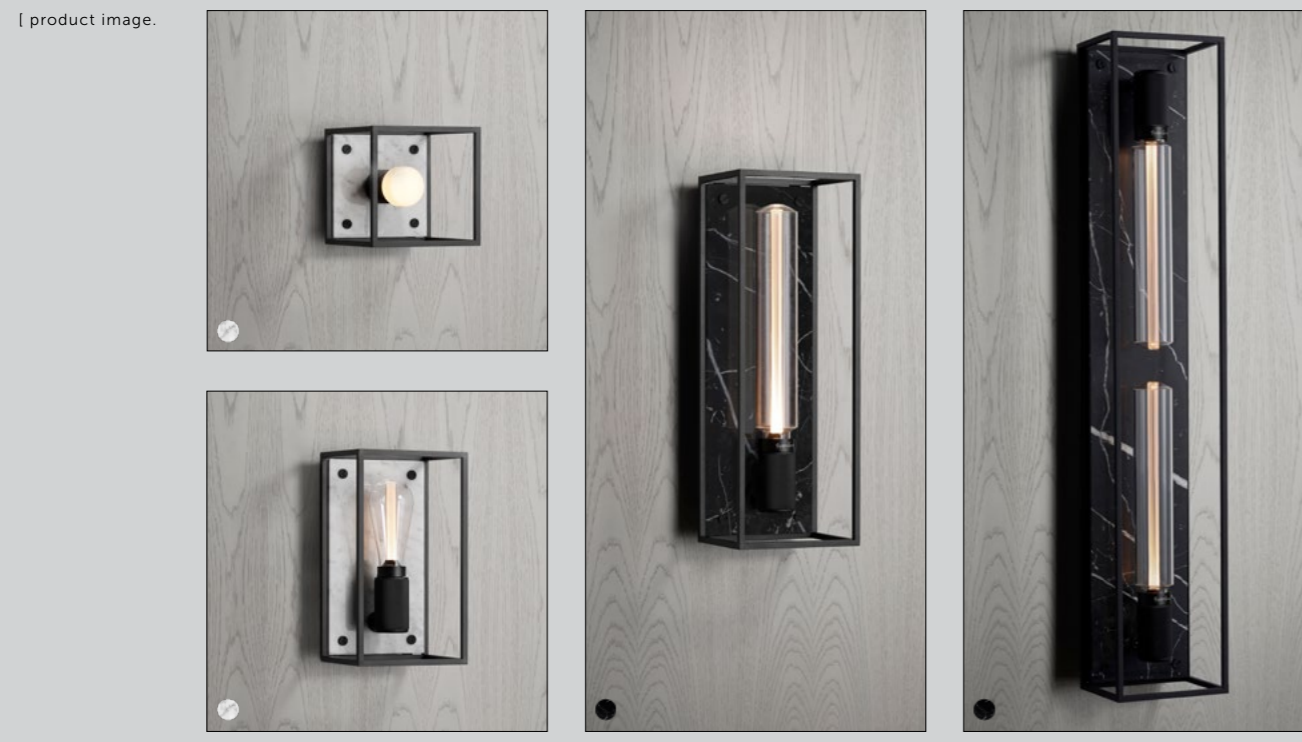

CAGED WALL

[category.] **WALL LIGHTS.]**

[type.] **SMALL.]**
MEDIUM.]
LARGE.]
X-LARGE.]

[finish.] **POLISHED WHITE MARBLE.]**
SATIN BLACK MARBLE.]

[socket.] **E27.]**
[voltage.] **220-240V.]**
[classification.] **CB/CE CERTIFIED, CLASS 1 & IP20.]**

[details.] **MATT BLACK METAL CAGE.]**
MATT BLACK KNURLED PENDANT.]
MATT BLACK COIN SCREWS.]

[type.] **CAGED WALL / LARGE.]**
[type.] **CAGED WALL / X-LARGE.]**
[finish.] **WHITE MARBLE.]**