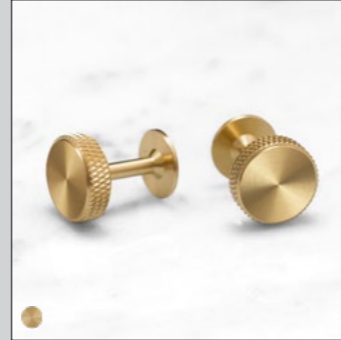

NECKLACE

[details.] **NECKLACE WITH VERTICAL PENDANT.]**
SOLID KNURLED METAL.]

[product image.]

[dimensions.] **CHAIN LENGTH Ø: 600 MM.]**
PENDANT HEIGHT: 50 MM.]

[finish details.] **STEEL.]** 
BURNT STEEL.] 
BRASS.] 
BLACK.] 

CUFFLINKS

[details.] **PAIR OF CUFFLINKS.]**
SOLID KNURL METAL.]

[product image.]

[finish details.] **STEEL.]** 
BRASS.] 
BLACK.] 

[dimensions.] **15 MM X 19 MM.]**

DOUBLE BRACELET

[details.] **PLAITED BLACK LEATHER.]**
SOLID KNURLED METAL.]