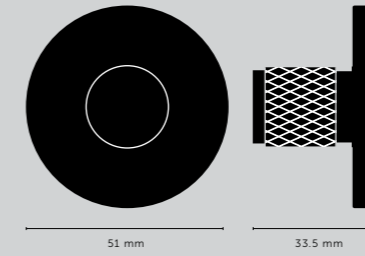

[dimensions.]

[scale.]

900 mm counter

[size.] **LARGE.]**
 [finish.] **BRASS.]**

L-BAR / LINEAR

[knurl.] **LINEAR.]**

[finish.]

STEEL.]
BURNT STEEL.]
BRASS.]
GUN METAL.]
BLACK.]

[dimensions.]

[product image.]

THUMBTURN LOCK

[knurl.] **CROSS.]**

[finish.] **STEEL.]** ◀
BRASS.]
SMOKED BRONZE.]
BLACK.] ●

[details.] **SOLID METAL.]**

[dimensions.]

[product image.]