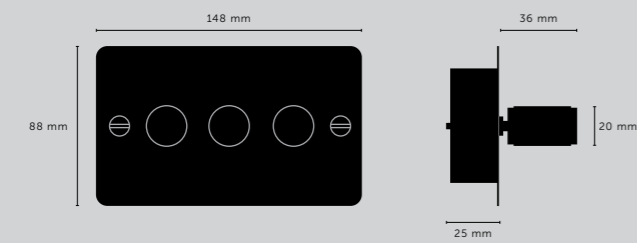

[product.] **1G DIMMER SWITCH.]**
[finish.] **STEEL + BRASS.]**