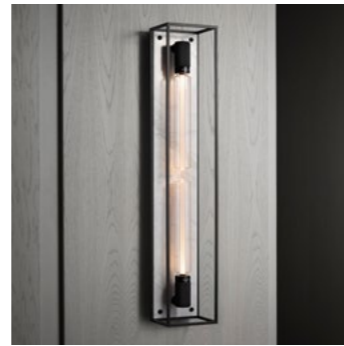

[page. **64.**]

[product. **CAGED WALL / LARGE.]**

[finish. ▶ **WHITE MARBLE.]** [sku. **RCA-14374.]**
BLACK MARBLE.] **RCA-02375.]**

[page. **64.]**

[product. **CAGED WALL / X-LARGE.]**

[finish. ▶ **WHITE MARBLE.]** [sku. **RCA-14376.]**
BLACK MARBLE.] **RCA-02377.]**