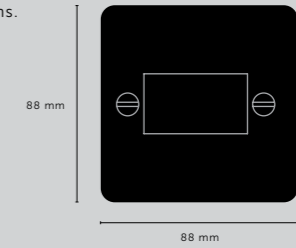

[finish details.] **WHITE.]
STEEL.]
BRASS.]
SMOKED BRONZE.]
BLACK.]**

[dimensions.]