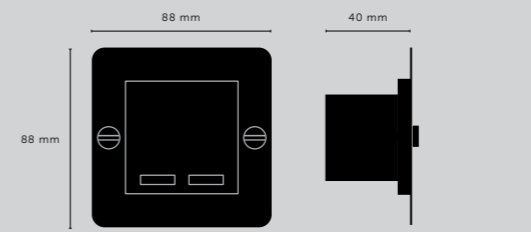

EURO PLUG SOCKET

[size.]
1G EURO PLUG SOCKET.]
2G EURO PLUG SOCKET.]
1G USB SOCKET.]

[details.]
16AMP SWITCHED.]
SOLID METAL.]
COIN SCREWS.]

[finish details.]
WHITE.]
STEEL.]
BRASS.]
SMOKED BRONZE.]
BLACK.]