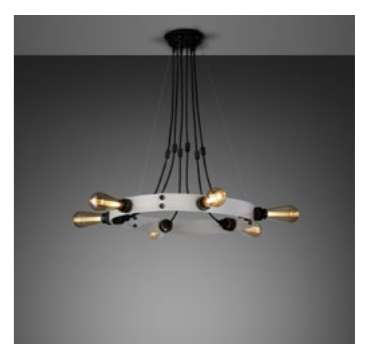

[page. **72.]**

[product. **HERO LIGHT / 3.00 M DROP.]**
[finish. **GRAPHITE + BRASS.]** [sku. **RHE-051015.]**

[product. **HEAVY METAL.]**
[finish. **▶ STEEL.]** [sku. **RHM-07647.]**
BRASS.] **RHM-05645.]**
SMOKED BRONZE.] **RHM-09646.]**
MATT BLACK.] **RHM-02644.]**