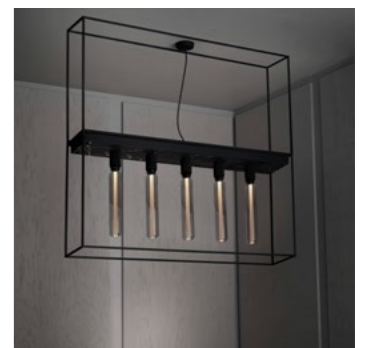

[page. **62.**]

[product. **CAGED CEILING / LARGE.**]
[finish. ▶ **WHITE MARBLE.**] [sku. **RCA-14368.**]
BLACK MARBLE.] [sku. **RCA-02369.**]