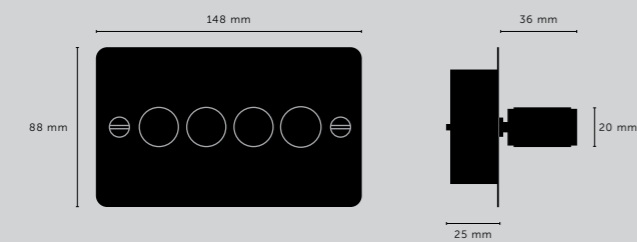

[product.] **1G DIMMER SWITCH.]**
[finish.] **STEEL + BRASS.]**