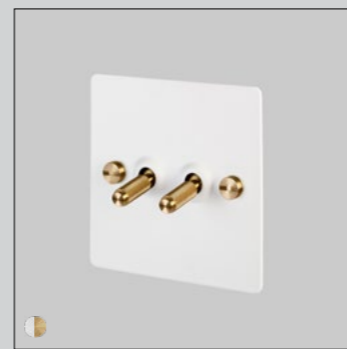

[product.] **2G TOGGLE SWITCH.]**
[finish.] **BRASS.]**