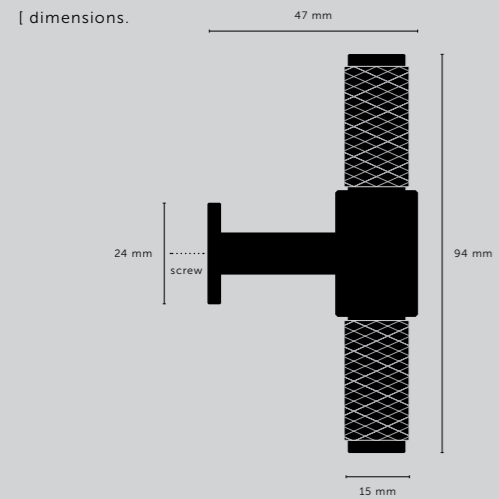

[details.] **SOLID METAL.]**
COIN SCREW ENDS.]

[details.] **COMES WITH 2 X 24 MM SMALL DISCS.]**
FITS THROUGH CABINET DOOR FROM BACKSIDE.]
DOUBLE-SIDED VERSION AVAILABLE PG. 50.]

[product image.]

[dimensions.]

[scale.]

2040 mm closet

[knurl.] **CROSS.]**
[finish.] **BRASS.]**

T-BAR / CROSS

[knurl.] **CROSS.]**

[details.] **SOLID METAL.]**

[finish.]
STEEL.] 
BRASS.] 
SMOKED BRONZE.] 
BLACK.] 

[scale.]