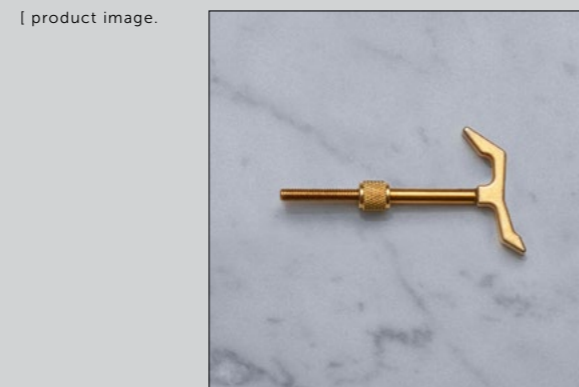

T-BAR / PLATE / CROSS

[knurl.] **CROSS.]**

[details.] **SOLID METAL
 BACKPLATE.]
 COIN SCREWS.]**

[finish.]
STEEL.] 
BRASS.] 
SMOKED BRONZE.] 
BLACK.] 

[product.] **T-BAR.]**
 [finish.] **BRASS.]**

[scale. **LINEAR vs CROSS.**]

THE HOOK

[knurl.] **CROSS.]**
[details.] **SOLID METAL.]**
MACHINED HEAD.]
[fyi.] **COMES WITH WALL ANCHOR INSERT.]**

[finish.] **STEEL.]**
BRASS.] ◀
SMOKED BRONZE.] ●

[category. **DOOR HARDWARE.**]

A collection of bold door handles, door knobs, door stops, door pulls and door accessories. Fashioned from solid metal, using a diamond-edge cnc lathe and featuring our signature cross-knurl pattern. Refined by hand.