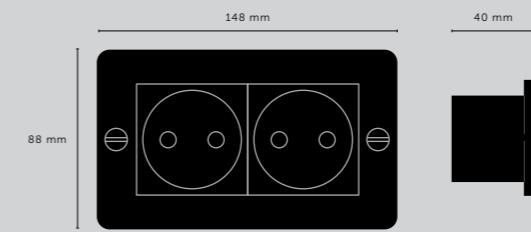

EURO PLUG SOCKET

[size.]
1G EURO PLUG SOCKET.]
2G EURO PLUG SOCKET.]
1G USB SOCKET.]

[details.]
16AMP SWITCHED.]
SOLID METAL.]
COIN SCREWS.]

[finish details.]
WHITE.]
STEEL.]
BRASS.]
SMOKED BRONZE.]
BLACK.]