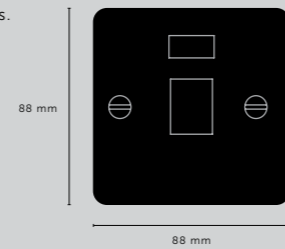

[dimensions.]

DP SWITCH

[details.] **20A DOUBLE POLE.]
WITH NEON.]**

[dimensions.]

[finish details.] **WHITE.]
STEEL.]
BRASS.]
SMOKED BRONZE.]
BLACK.]**

[dimensions.]

COOKER CONTROL UNIT

[details.] **13A DOUBLE POLE SWITCH.]
13A SOCKET.]**