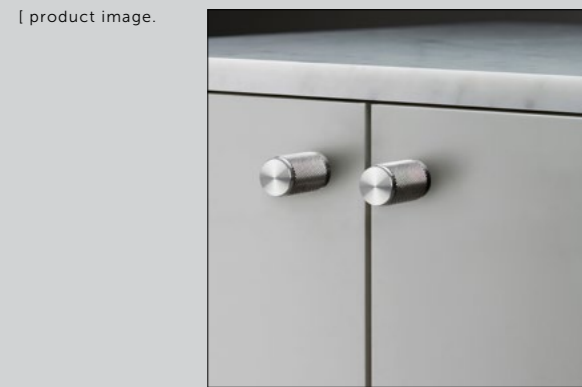

FURNITURE KNOB / CROSS

[knurl.] **CROSS.]**

[details.] **SOLID METAL.]**

[fyi.] **SOLD IN SETS OF TWO.]**

[finish.]
STEEL.]
BRASS.]
SMOKED BRONZE.]
BLACK.]