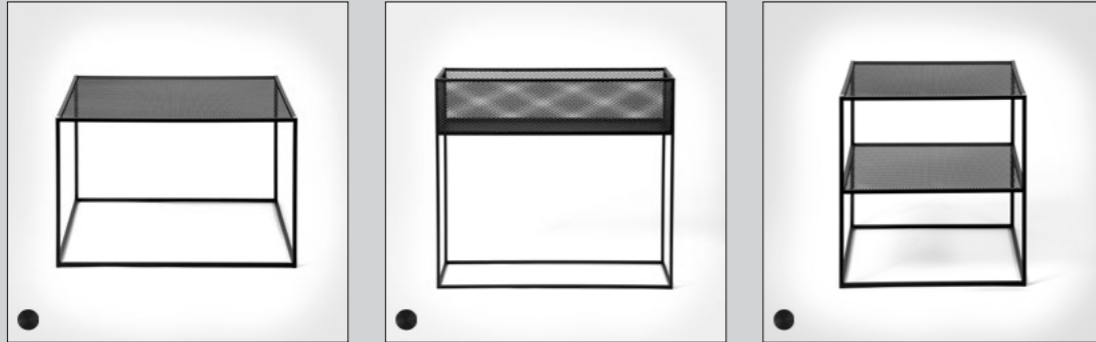

MESHED

[category. **TABLES.**]

[finish. **MATT BLACK STEEL.**] ●

[type. **MESHED / COFFEE.**]
MESHED / PLANTER.]
MESHED / SIDE TABLE.]

[details. **PERFORATED MESH.**]
COIN SCREWS IN BRASS & STEEL.]
SOLID METAL.]

[product image.