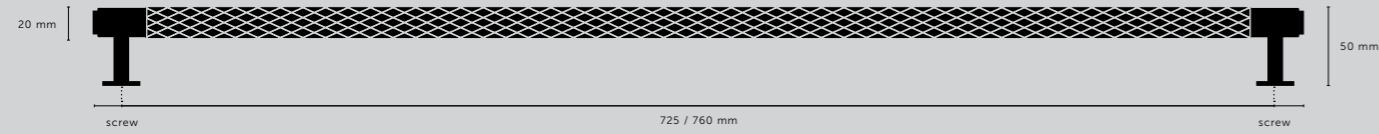

[dimensions.]

[scale.]