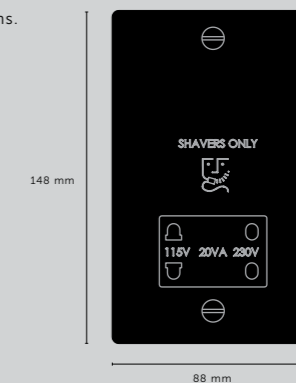

[dimensions.]

SHAVER SOCKET

[details.] **DUAL VOLTAGE 115V / 230V.]**

[product image.]

[finish details.] **WHITE.]
STEEL.]
BRASS.]
SMOKED BRONZE.]
BLACK.]**

[dimensions.]

EURO PLATES

[type.]
1G EURO PLATE / 1 MODULE.]
1G EURO PLATE / 2 MODULE.]
2G EURO PLATE / 4 MODULE.]