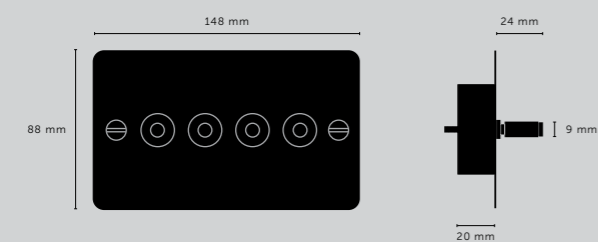

[product.] **2G TOGGLE SWITCH.]**
[finish.] **BRASS.]**