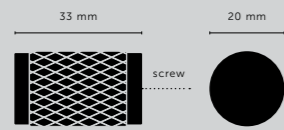

[dimensions.]