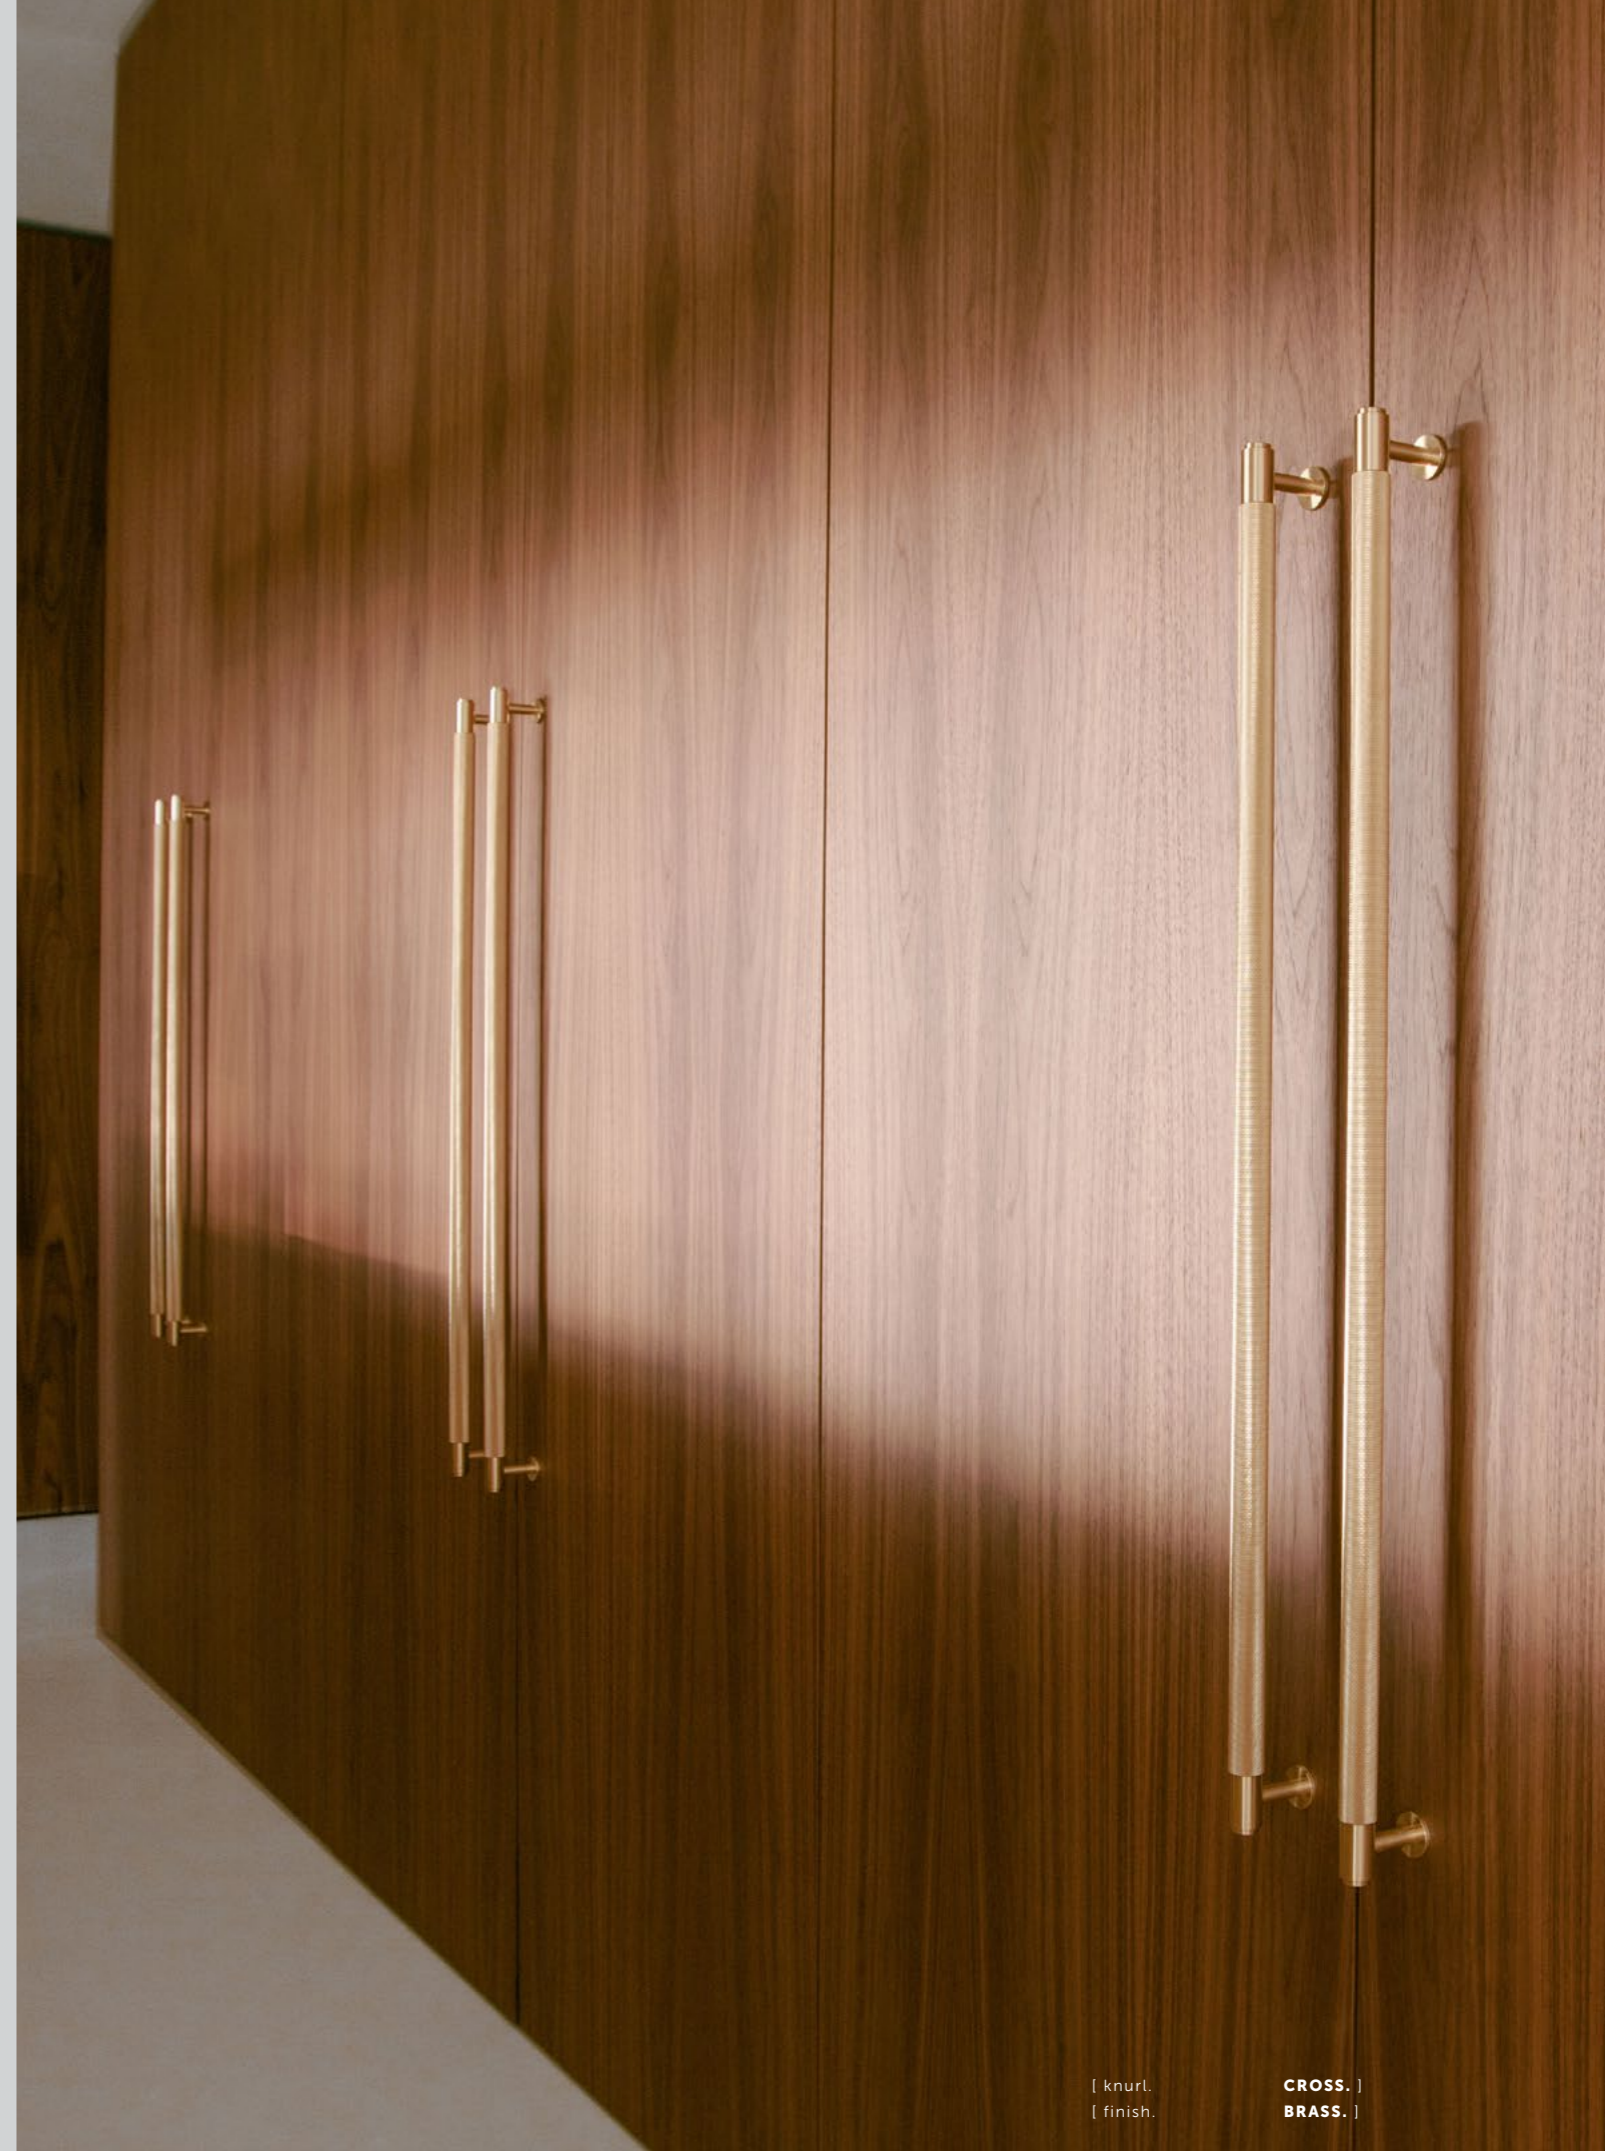

[knurl.] **CROSS.]**
[finish.] **BRASS.]**