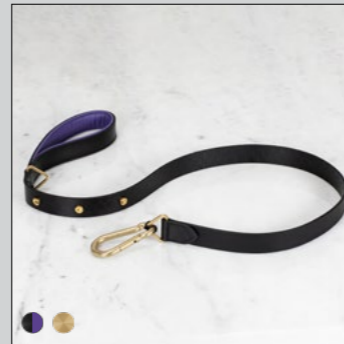

[dog.]
DENZEL.]
[finish.]
STEEL.]