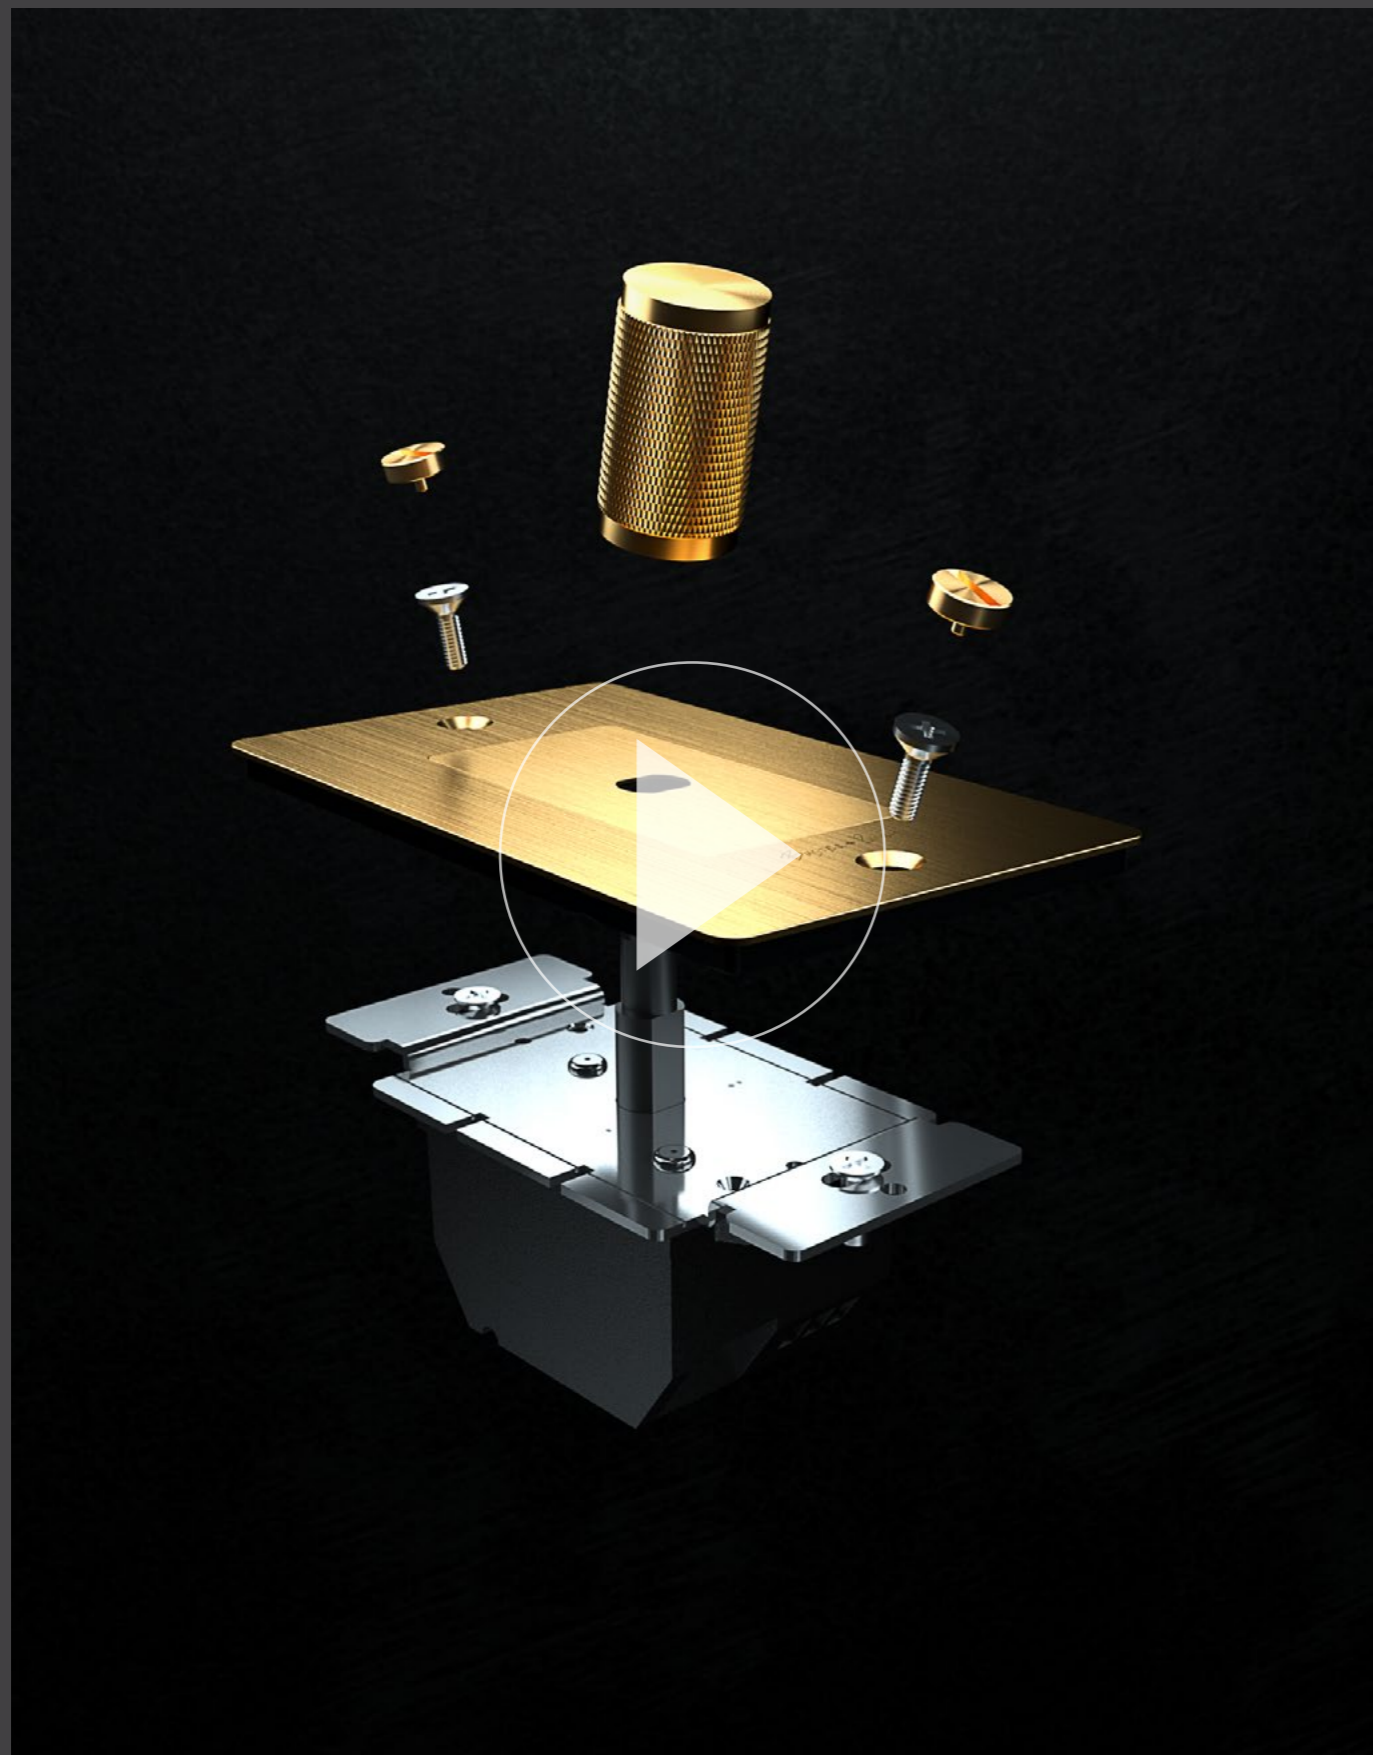

[video. **ELECTRICITY.**]

We transform forgotten home fittings into the unforgettable, by reinventing the way they look, feel and move. To check out our latest **ELECTRICITY** short movie visit us at: **[BUSTERANDPUNCH.COM](https://www.busterandpunch.com)**