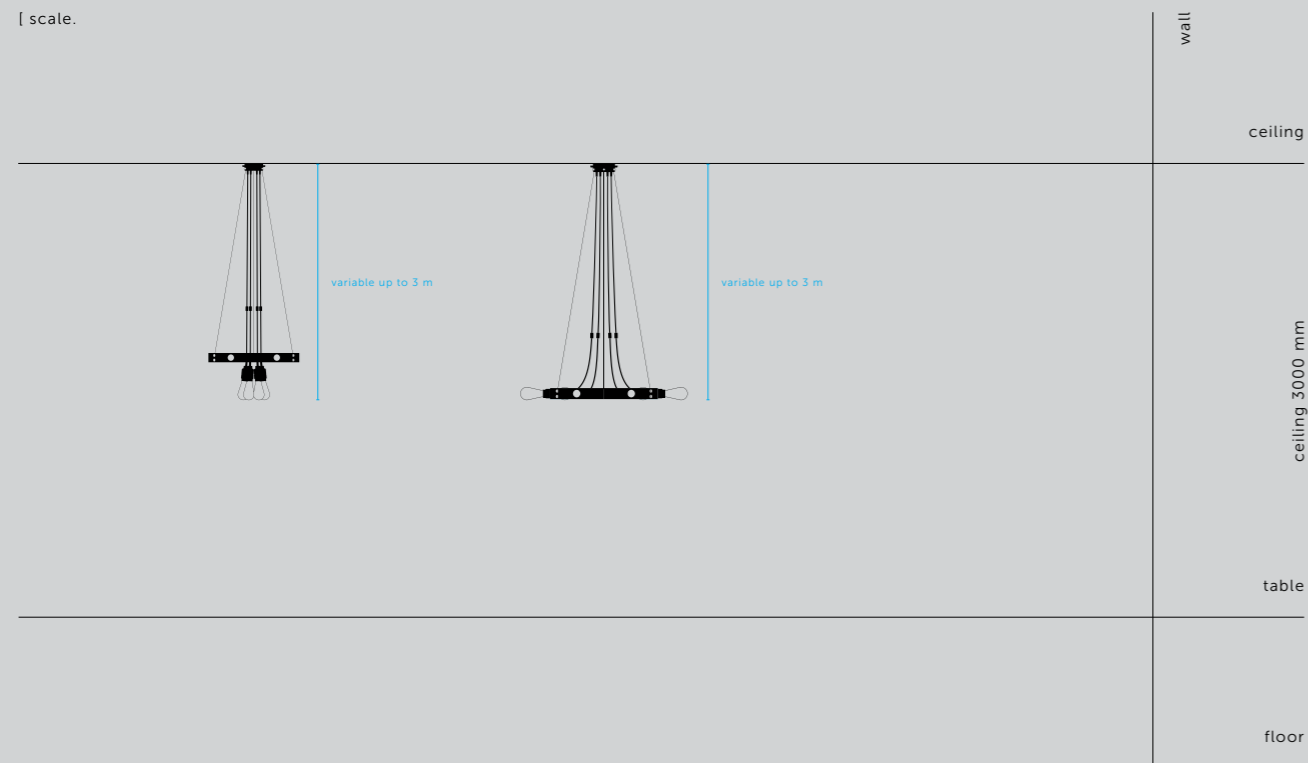

HERO

[category.] **CHANDELIER.]**

[knurl.] **CROSS.]**

[cable length.] **UP TO 3 M.]**

[socket.] **E27.]**
[voltage.] **220-240V.]**
[classification.] **CB/CE CERTIFIED, CLASS 1 & IP20.]**

[finish details.] **STEEL.]**
BRASS.]
SMOKED BRONZE.]

[finish crown.] **STONE.]**
GRAPHITE.]

[details.] **SOLD METAL.]**
COIN SCREWS.]
FORGED CROWN.]

[product image.]

[scale.]

[finish body.] **GRAPHITE.]**
[finish details.] **BRASS.]**