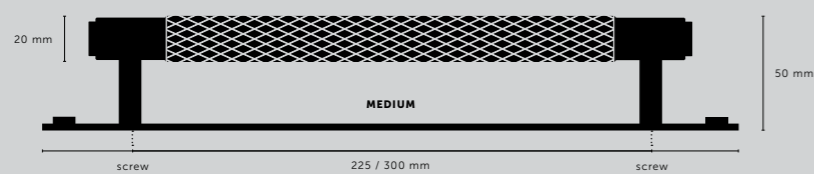

[product image.]

[dimensions.]

[scale.]

900 mm counter

[size.]
LARGE.]
[finish.]
STEEL.]

CLOSET BAR / CROSS

[knurl.] **CROSS.]**

[finish.] **STEEL.]**
BRASS.]
SMOKED BRONZE.]
BLACK.]