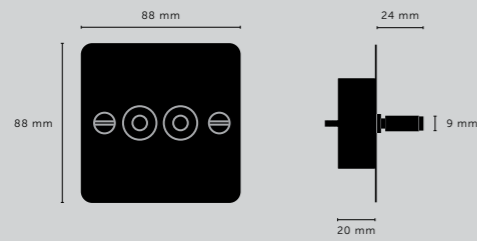

[product.] **2G TOGGLE SWITCH.]**
[finish.] **BRASS.]**