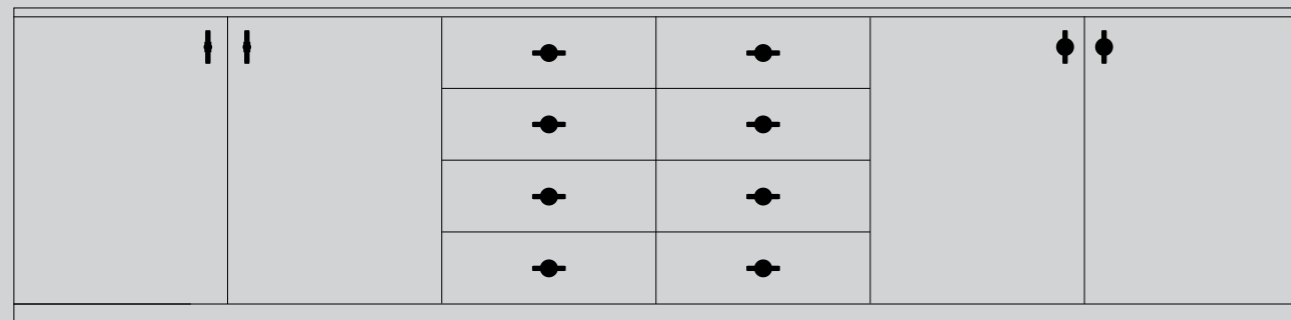

[scale.]

2040 mm closet

[knurl.] **CROSS.]**
[finish.] **BRASS.]**

T-BAR / CROSS

[knurl.] **CROSS.]**

[details.] **SOLID METAL.]**

[finish.]
STEEL.] 
BRASS.] 
SMOKED BRONZE.] 
BLACK.] 

[scale.]