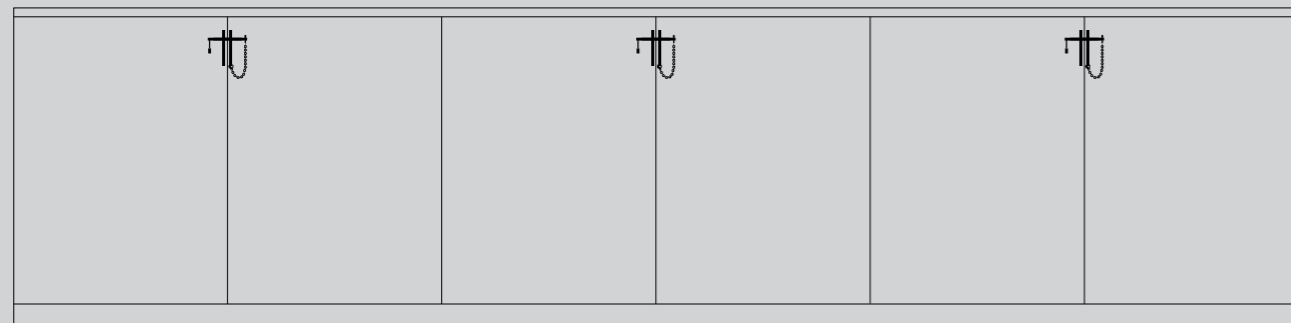

[scale.]

900 mm counter