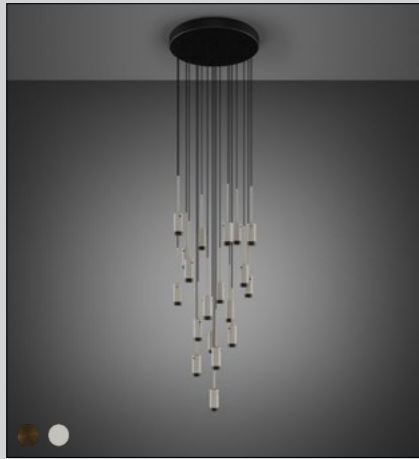

EXHAUST

[category.] **CHANDELILERS.]**

[finish details.]
STEEL.]
BURNT STEEL.]
BRASS.]
GUN METAL.]

[type.]
10.0 CLASSIC.]
10.0 CASCADE.]
19.0 CLASSIC.]
19.0 CASCADE.]
31.0 CLASSIC.]
31.0 CASCADE.]

[finish body.]
STONE.]
GRAPHITE.]

[knurl.] **LINEAR.]**

[fyi.] **CABLE LENGTHS CUSTOM.]**

[details.]
SOLID METAL.]
TORX SCREWS.]
LOW-GLARE HONEYCOMB FILTER.]

[socket.] **GU10.]**
[voltage.] **220-240V.]**
[classification.] **CB/CE CERTIFIED, CLASS 1 & IP20.]**

[product image.]