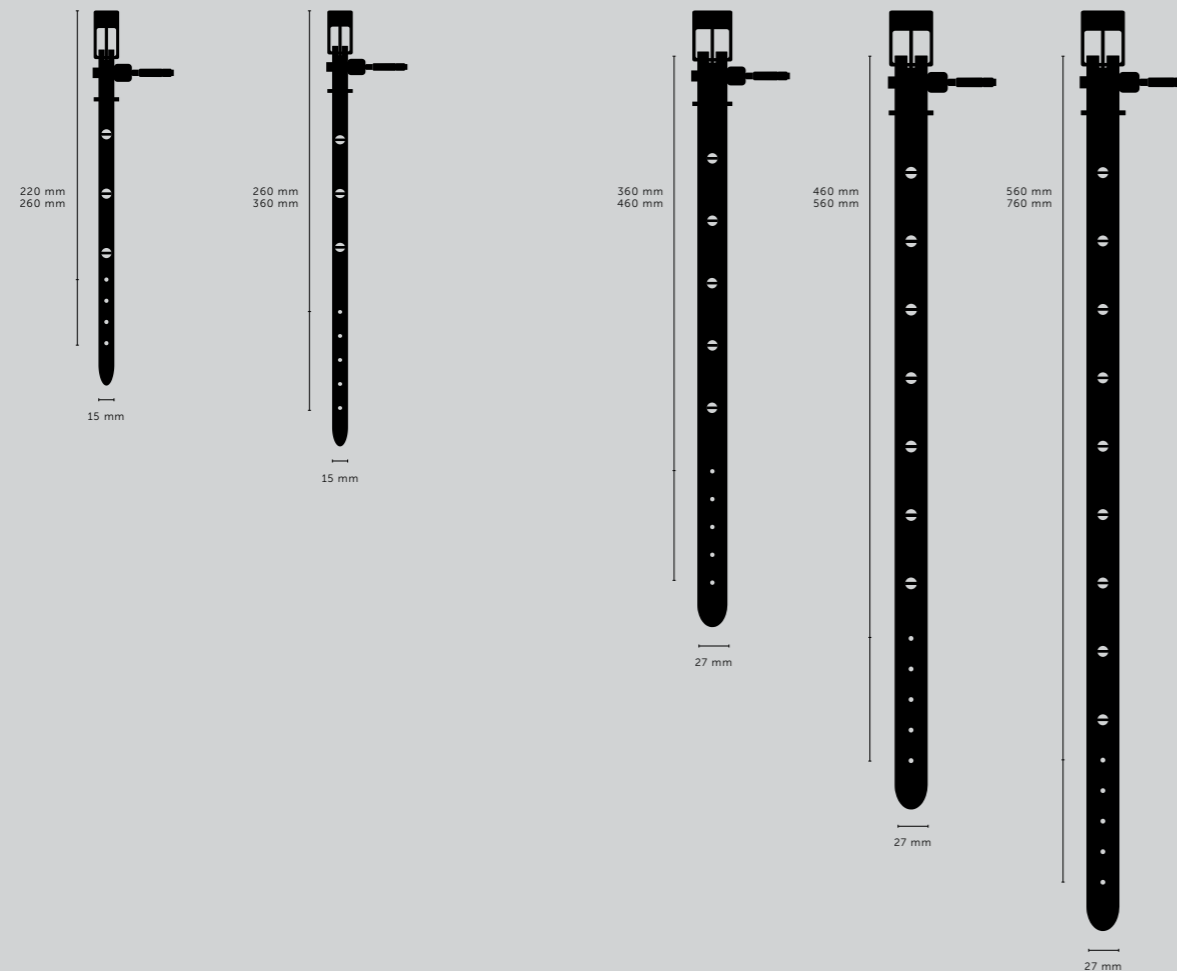

[dimensions.]

X-SMALL

SMALL

MEDIUM

LARGE

X-LARGE