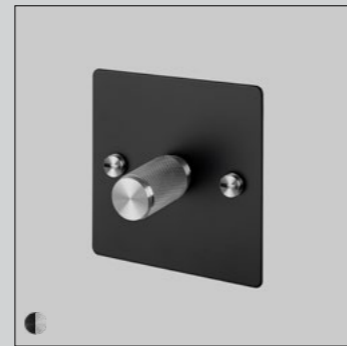

[finish.]

WHITE.]
WHITE + STEEL.]
WHITE + BRASS.]
STEEL.]
STEEL + BRASS.]
BRASS.]
SMOKED BRONZE.]
SMOKED BRONZE + BRASS.]
BLACK.]
BLACK + STEEL.]
BLACK + BRASS.]

[dimensions.]

[product image.]

[product.] **1G DIMMER SWITCH.]**
 [finish.] **STEEL + BRASS.]**