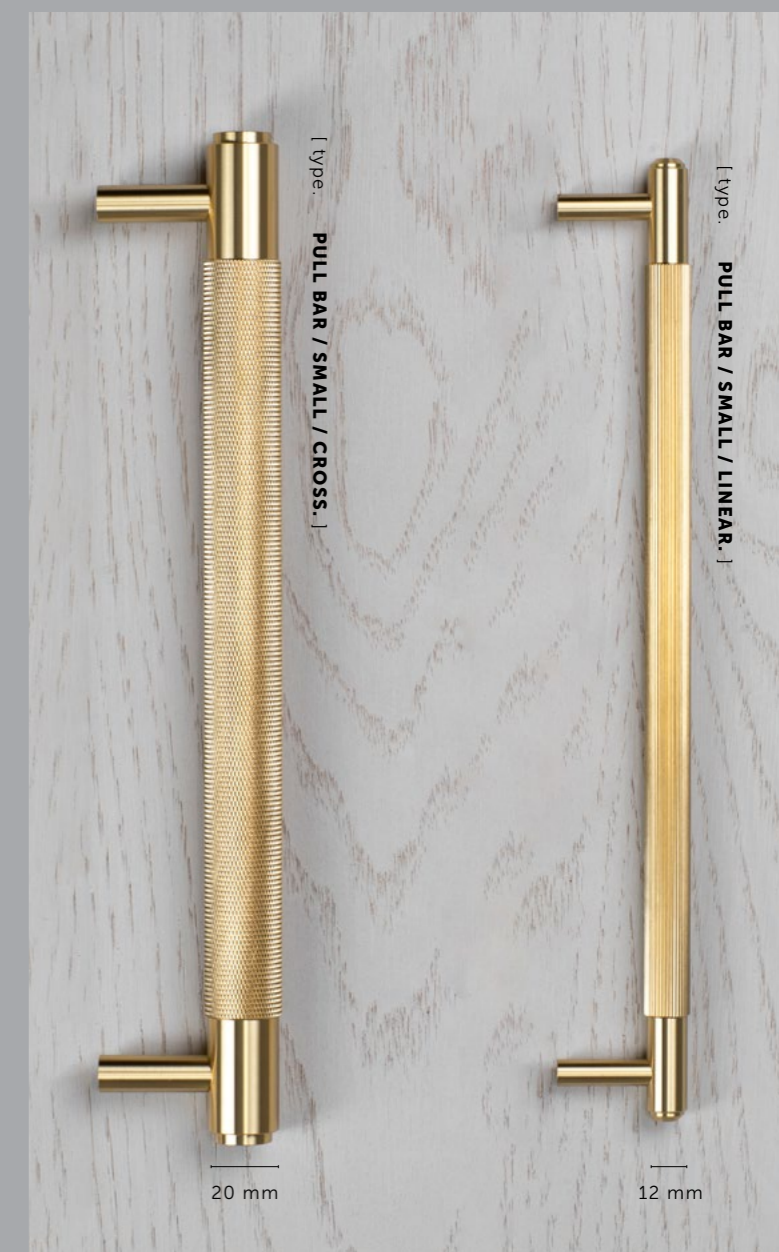

T-BAR / PLATE / CROSS

[knurl.] **CROSS.]**

[details.] **SOLID METAL
 BACKPLATE.]
 COIN SCREWS.]**

[finish.]
STEEL.] 
BRASS.] 
SMOKED BRONZE.] 
BLACK.] 

[product.] **T-BAR.]**
 [finish.] **BRASS.]**

[scale. **LINEAR vs CROSS.**]

THE HOOK

[knurl.] **CROSS.]**
[details.] **SOLID METAL.]**
MACHINED HEAD.]
[fyi.] **COMES WITH WALL ANCHOR INSERT.]**

[finish.] **STEEL.]**
BRASS.] ◀
SMOKED BRONZE.] ●

[category. **DOOR HARDWARE.**]

A collection of bold door handles, door knobs, door stops, door pulls and door accessories. Fashioned from solid metal, using a diamond-edge cnc lathe and featuring our signature cross-knurl pattern. Refined by hand.

DOOR HANDLE SET / SPRUNG

[type.] **CENTRE-DISTANCE 38 MM.]**

[finish.]

STEEL.]
BRASS.]
SMOKED BRONZE.]
BLACK.]

[knurl.] **CROSS.]**

[details.] **SOLID METAL.]**
COIN SCREW END.]

[fyi.] **SOLD IN PAIRS.]**
SPRING ASSISTED ROSE TO ENSURE HANDLE RETURNS TO CENTRE.]
FITS DOORS OF THICKNESS 35 - 54MM WITH SUPPLIED FITTINGS.]
INTERIOR USE ONLY.]
FOR USE IN UK & PARTS OF EU OR ROW IF USING OUR LATCHES.]