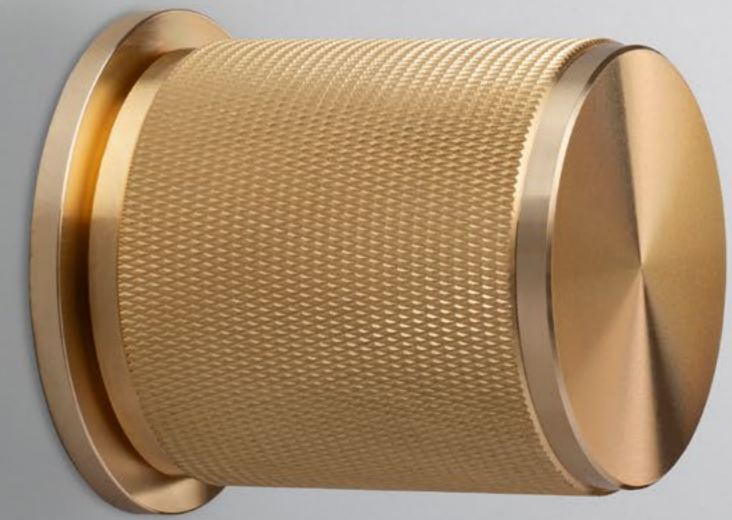

DOOR KNOB SET

[type.] **CENTRE-DISTANCE 30 MM (SWEDEN).**
CENTRE-DISTANCE 38 MM (UK).
CENTRE-DISTANCE 41.5 MM (ANZS).

[finish.] **STEEL.]** ◀
BRASS.] ◀
BLACK.] ◀

[knurl.] **CROSS.]**

[fyi.] **SOLD IN PAIRS.]**
UNSPRUNG.]
PASSAGE.]
FOR USE IN UK & PARTS OF EU OR ROW IF USING OUR LATCHES.]

[details.] **SOLID METAL.]**