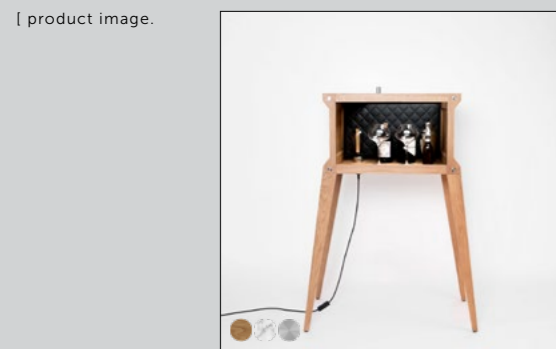

POPSTAR BAR

[finish.] **NATURAL OAK / WHITE MARBLE / STEEL.]**
BLACK OAK / BLACK MARBLE / SMOKED BRONZE.]

[details.] **GIN BAR.]**
SOLID METAL LIGHT FITTING (ON/OFF).]
SOLID METAL HARDWARE.]
QUILTED BACK PANEL.]
MARBLE MIXING TOP.]
BULB INCLUDED: BUSTER BULB / SMOKED.]