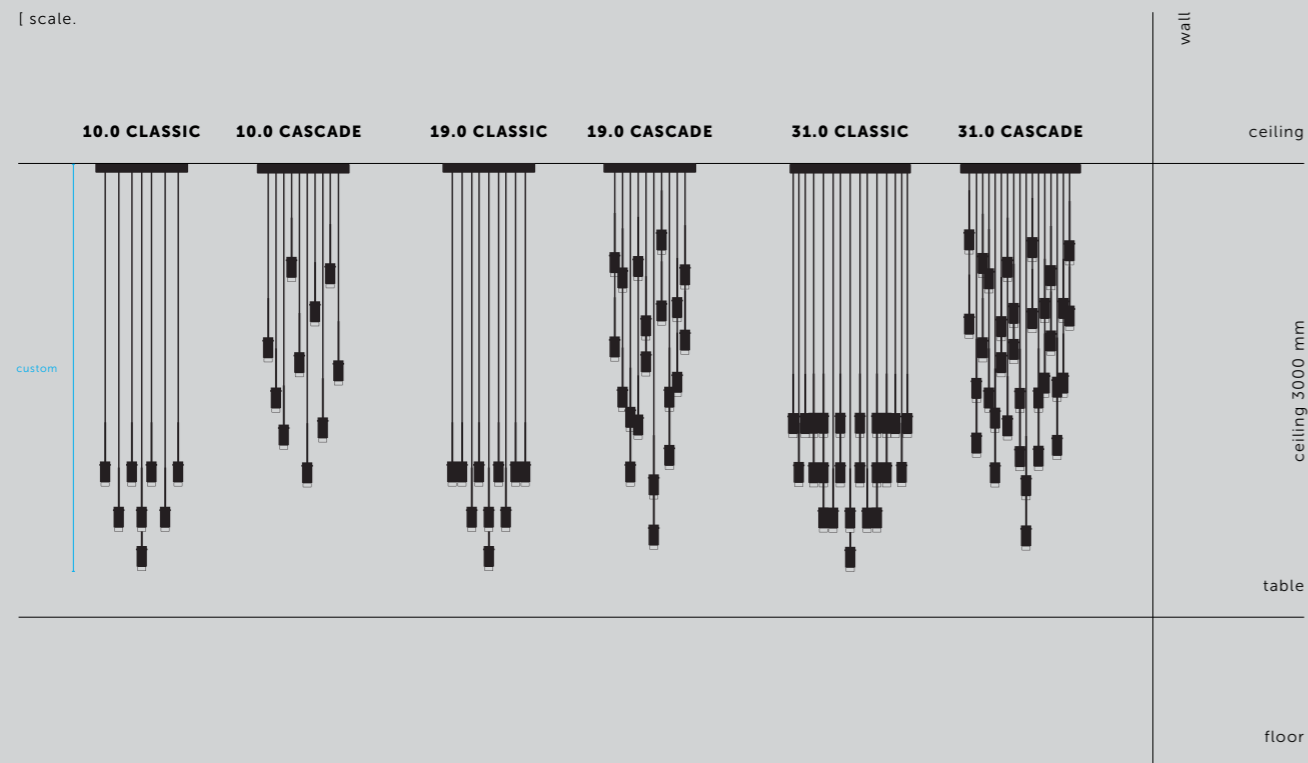

[product image.]

[scale.]

[type.] **19.0 CASCADE.]**
 [finish.] **GRAPHITE + BRASS.]**

CAGED CEILING

[category.] **CEILING LIGHTS.]**

[size.] **SMALL.]**
LARGE.]
4.0.]
5.0.]

[finish.] **POLISHED WHITE MARBLE.]** 
SATIN BLACK MARBLE.] 