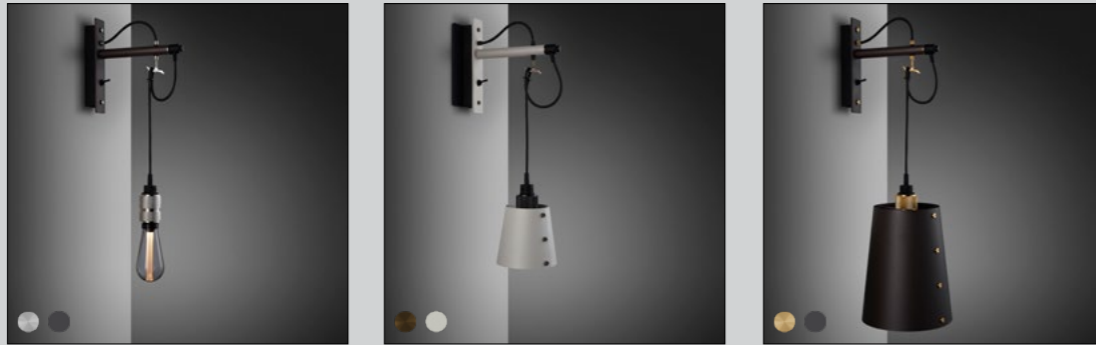

[details.] **SOLD METAL.]**
CUSTOMISING HOOKS.]

[product image.]

[scale.]

[type.] **HOOKED 6.0 / NUDE.]**
 [finish.] **BRASS.]**

HOOKED WALL

[category.] **WALL LIGHTS.]**

[finish details.

- STEEL.]** 
- BRASS.]** 
- SMOKED BRONZE.]** 

[type.] **NUDE.]**
SMALL.]
LARGE.]

[finish body.

- STONE.]** 
- GRAPHITE.]** 

[cable length.] **UP TO 0.5M.]**

[socket.] **E27.]**
 [voltage.] **220-240V.]**
 [classification.] **CB/CE CERTIFIED, CLASS 1 & IP20.]**

[details.

- SOLD METAL.]**
- MACHINED HOOKS.]**

[product image.

[scale.

[type.] **HOOKED WALL / SMALL.]**
 [finish.] **STONE + STEEL.]**

HERO

[category.] **CHANDELIER.]**

[knurl.] **CROSS.]**