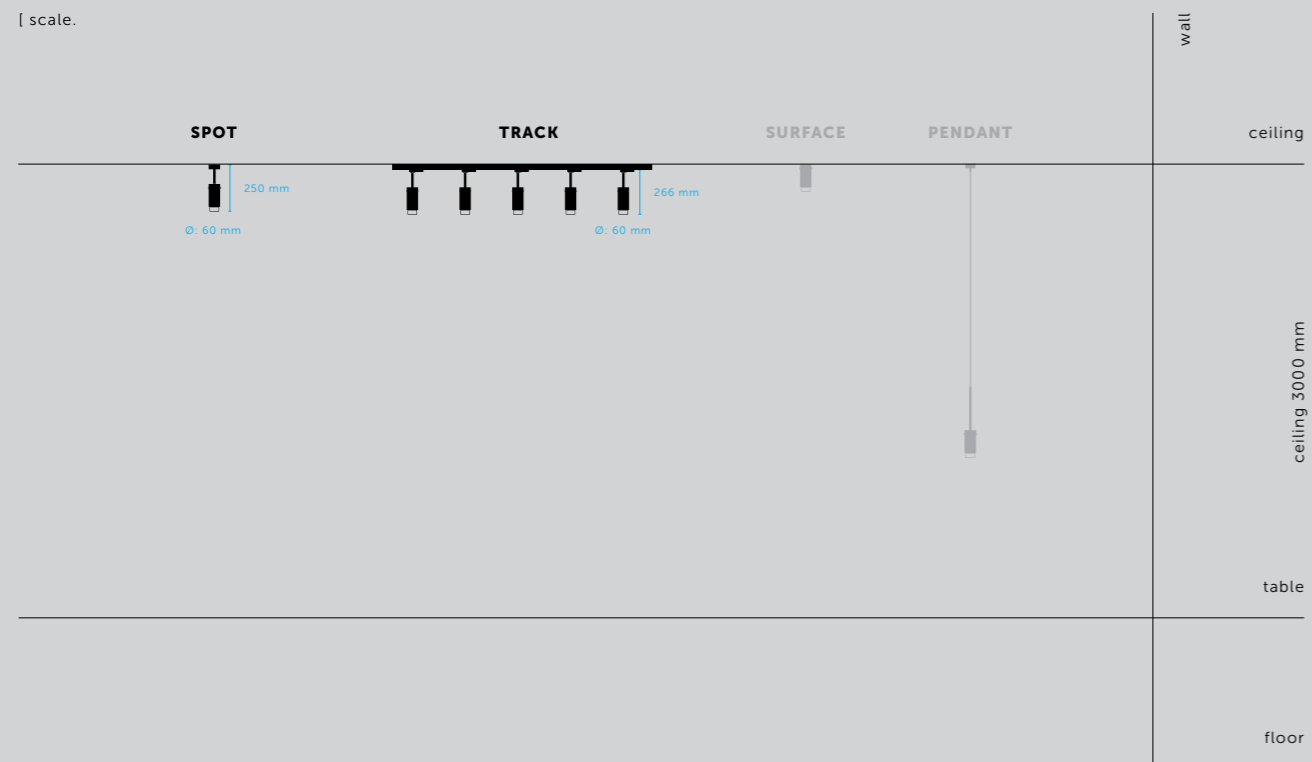

[scale.]

* Only use certified compatible track or consult with qualified installer.