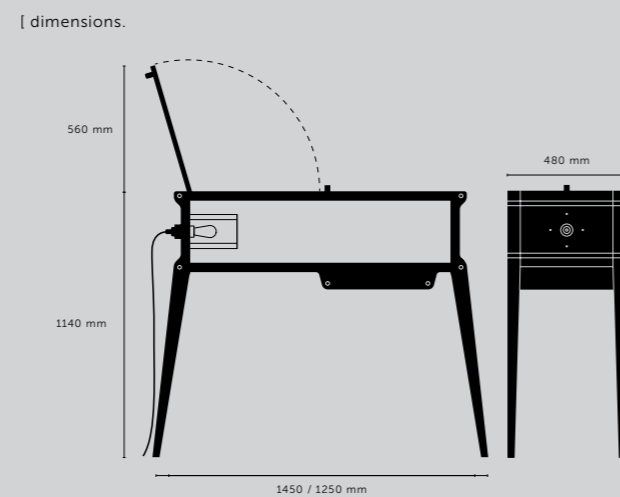

ROCKSTAR BAR

[finish.] **AMERICAN WALNUT / BRASS.]**

[details.] **WHISKY BAR.]**
SOLID METAL LIGHT FITTING (ON/OFF).]
SOLID BRASS HARDWARE.]
QUILTED SILK BACK PANEL.]
SOLID BRASS LIGHT FITTING (DIMMABLE).]
BULB INCLUDED: LED TEARDROP / AMBER.]