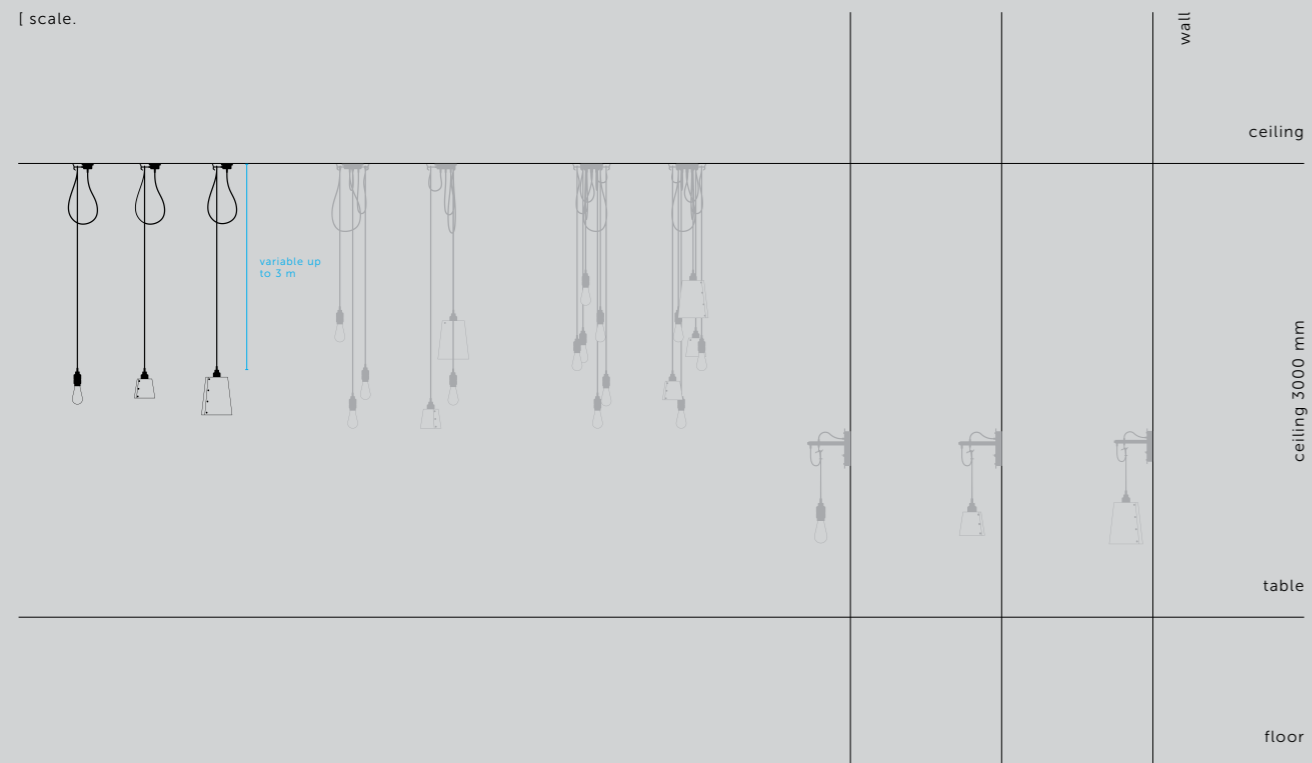

[scale.

[type.] **HOOKED 1.0 / SMALL.]**
[finish.] **STEEL + GRAPHITE.]**