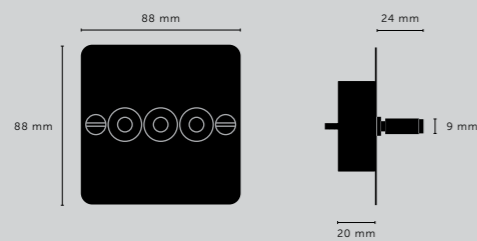

[product.] **2G TOGGLE SWITCH.]**
[finish.] **BRASS.]**