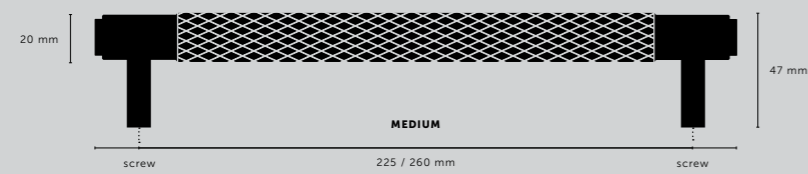

[finish.]
STEEL.]
BRASS.]
SMOKED BRONZE.]
BLACK.]

[knurl.]
CROSS.]

[details.]
SOLID METAL.]
COIN SCREW ENDS.]

[product image.]

[fyi.]
DOUBLE-SIDED VERSION AVAILABLE PG. 48.]

[dimensions.]

[scale.]

900 mm counter