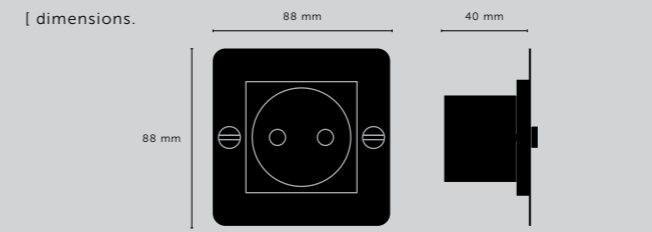

EURO PLUG SOCKET

[size.]
1G EURO PLUG SOCKET.]
2G EURO PLUG SOCKET.]
1G USB SOCKET.]

[details.]
16AMP SWITCHED.]
SOLID METAL.]
COIN SCREWS.]

[finish details.]
WHITE.]
STEEL.]
BRASS.]
SMOKED BRONZE.]
BLACK.]