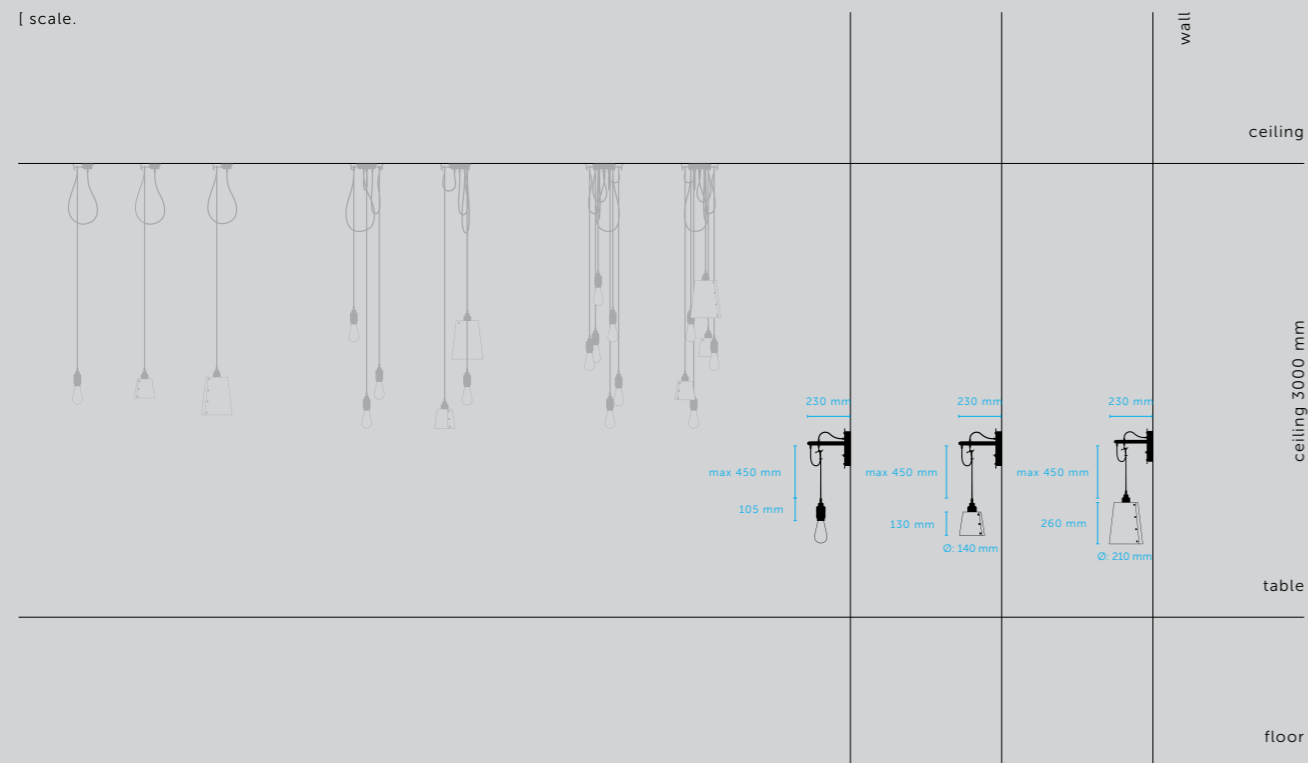

[details.

- SOLD METAL.]**
- MACHINED HOOKS.]**

[product image.

[scale.

[type.] **HOOKED WALL / SMALL.]**
 [finish.] **STONE + STEEL.]**

HERO

[category.] **CHANDELIER.]**

[knurl.] **CROSS.]**