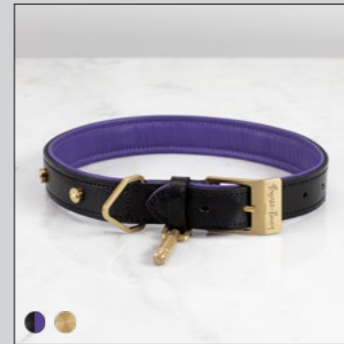

[finish.] **BLACK LEATHER + PURPLE INSIDE.]**

[finish details.] **STEEL.]**
BRASS.]

[details.] **GENTLY EMBOSSED BLACK BUFFALO LEATHER.]**
SUPER -SOFT PURPLE COW LEATHER.]
SOLID METAL COIN SCREW STUDDING.]
CROSS-KNURLED OPENABLE DOG PENDANT.]

product image.