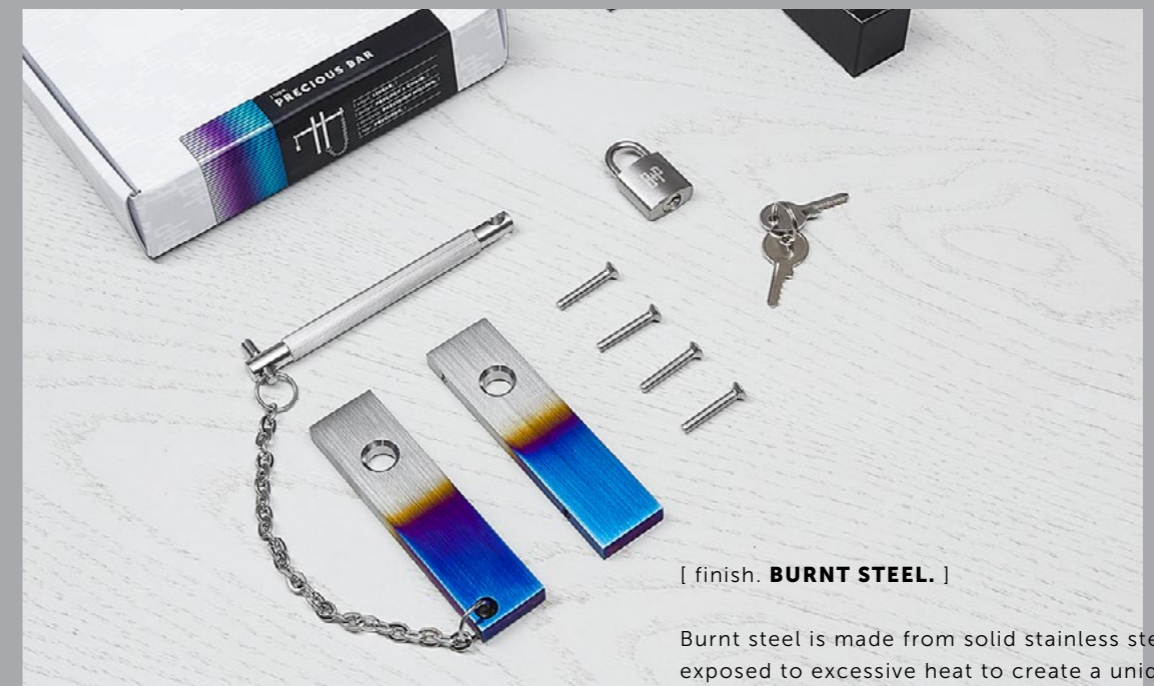

[finish. **BURNT STEEL.**]

Burnt steel is made from solid stainless steel and exposed to excessive heat to create a unique and natural burnt steel finish. The heat gives the steel a rainbow of blue, purple and yellow, ensuring that no two finishes are ever the same.