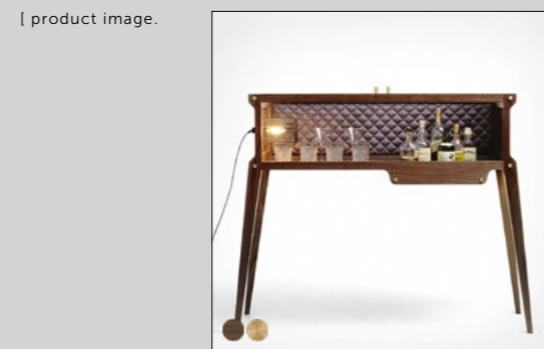

ROCKSTAR BAR

[finish.] **AMERICAN WALNUT / BRASS.]**

[details.] **WHISKY BAR.]**
SOLID METAL LIGHT FITTING (ON/OFF).]
SOLID BRASS HARDWARE.]
QUILTED SILK BACK PANEL.]
SOLID BRASS LIGHT FITTING (DIMMABLE).]
BULB INCLUDED: LED TEARDROP / AMBER.]