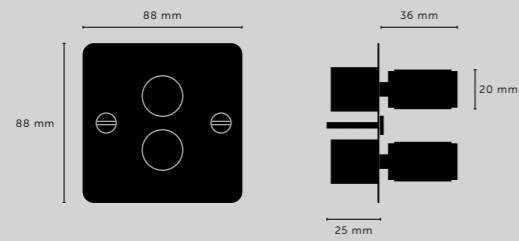

[product.] **1G DIMMER SWITCH.]**
[finish.] **STEEL + BRASS.]**