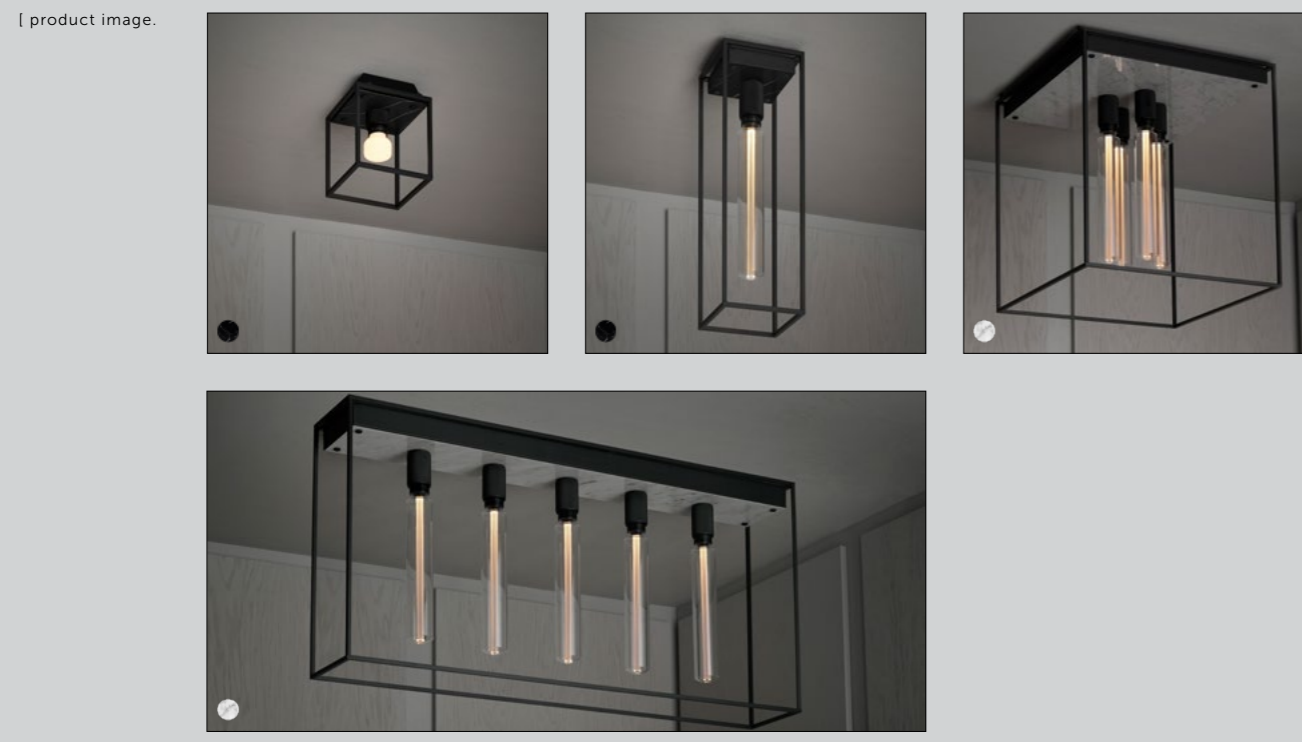

CAGED CEILING

[category.] **CEILING LIGHTS.]**

[size.] **SMALL.]**
LARGE.]
4.0.]
5.0.]

[finish.] **POLISHED WHITE MARBLE.]**
SATIN BLACK MARBLE.]

[socket.] **E27.]**
[voltage.] **220-240V.]**
[classification.] **CB/CE CERTIFIED, CLASS 1 & IP20.]**

[details.] **MATT BLACK METAL CAGE.]**
MATT BLACK KNURLED PENDANT.]
MATT BLACK COIN SCREWS.]

[type.] **CEILING 5.0.]**
[type.] **WALL / LARGE.]**