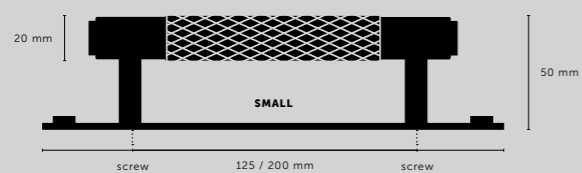

[product image.]

[dimensions.]

[scale.]

900 mm counter

[size.]
LARGE.]
[finish.]
STEEL.]

CLOSET BAR / CROSS

[knurl.] **CROSS.]**

[finish.] **STEEL.]**
BRASS.]
SMOKED BRONZE.]
BLACK.]