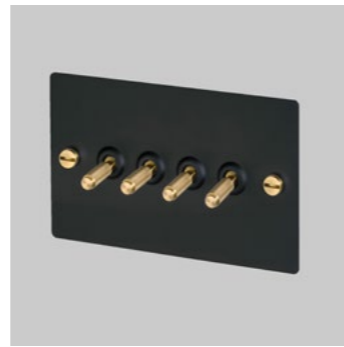

[page. **88.]**

[product. **1G UK PLUG SOCKET.]**
[finish. **WHITE.]** [sku. **UK-SO-CO-1G-WH-A.]**
STEEL.]
BRASS.]
SMOKED BRONZE.]
▶ BLACK.]

[sku. **UK-SO-CO-1G-ST-A.]**
UK-SO-CO-1G-BR-A.]
UK-SO-CO-1G-SM-A.]
UK-SO-CO-1G-BL-A.]