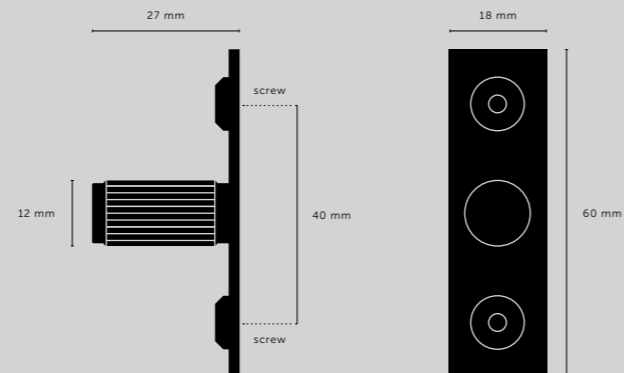

[knurl.] **LINEAR.]**

[details.] **SOLID METAL.]**
BACKPLATE.]
COIN SCREWS.]

[fyi.] **SOLD IN SETS OF TWO.]**

[finish.]
STEEL.] 
BRASS.] 
GUN METAL.] 
BLACK.] 

[dimensions.]

[knurl.] **FURNITURE KNOB / PLATE / LINEAR.]**
 [finish.] **GUN METAL.]**