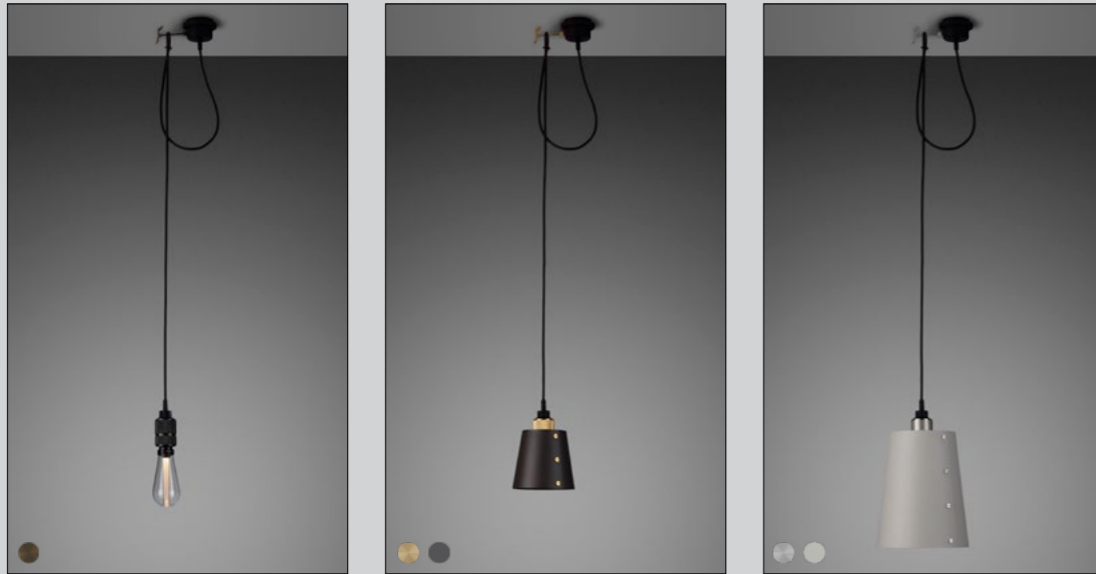

[category.] **PENDANTS.]**

[finish details.

- STEEL.]** 
- BRASS.]** 
- SMOKED BRONZE.]** 

[type.] **NUDE.]**
SMALL.]
LARGE.]

[finish shade.

- STONE.]** 
- GRAPHITE.]** 

[cable length.] **UP TO 3M.]**

[socket.] **E27.]**
 [voltage.] **220-240V.]**
 [classification.] **CB/CE CERTIFIED, CLASS 1 & IP20.]**

[details.

- SOLID METAL.]**
- CUSTOMISING HOOKS.]**

[product image.

[scale.

[type.] **HOOKED 1.0 / SMALL.]**
 [finish.] **STEEL + GRAPHITE.]**

HOOKED 3.0 / 6.0

[category.] **PENDANTS.]**

[finish details.] **STEEL.]**
BRASS.]
SMOKED BRONZE.]