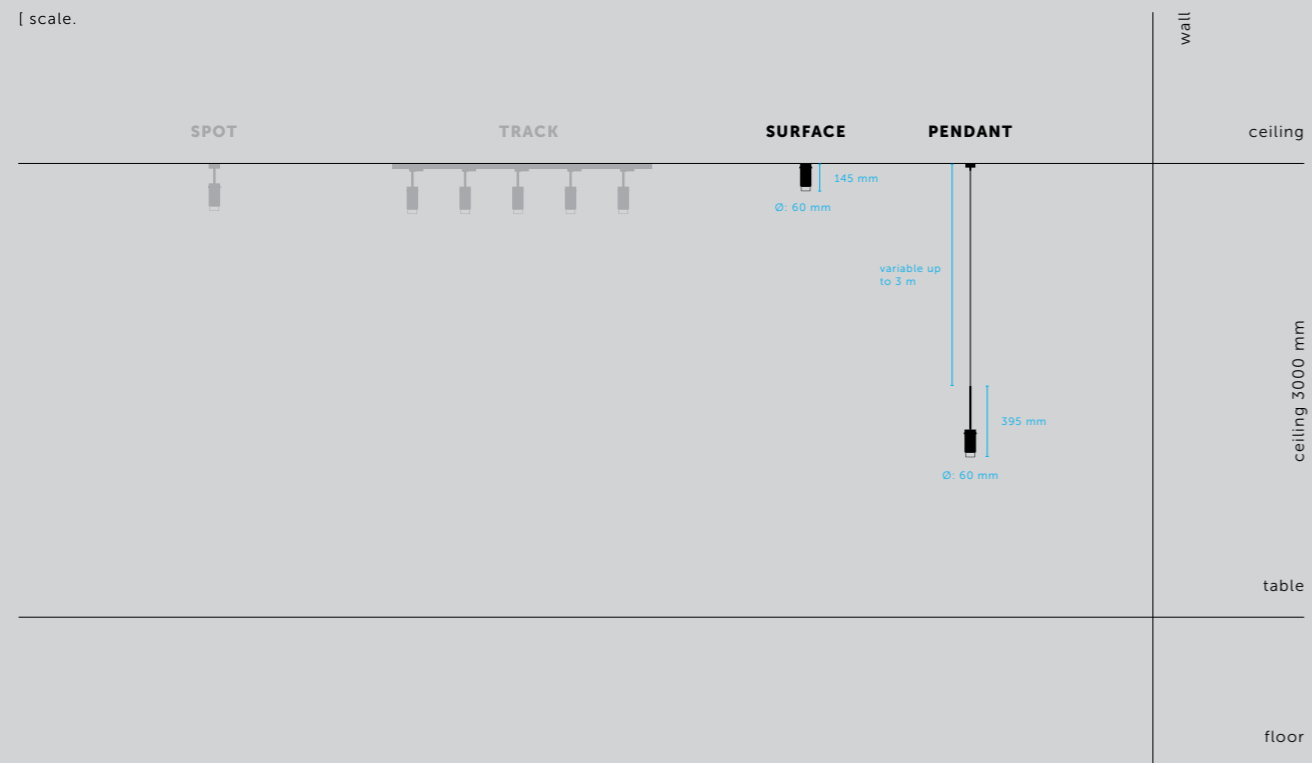

EXHAUST

[category.] **FIXED SPOTLIGHTS / PENDANTS.]**

[finish details.]
STEEL.]
BURNT STEEL.]
BRASS.]
GUN METAL.]

[type.]
SURFACE.]
PENDANT.]

[finish body.]
STONE.]
GRAPHITE.]

[knurl.] **LINEAR.]**

[details.]
SOLID METAL.]
TORX SCREWS.]
LOW-GLARE HONEYCOMB FILTER.]

[fyi.] **COMPLETE FITTING COMPRISES OF BODY & DETAIL KIT.]**
GU10 BULB REQUIRED & SOLD SEPARATELY.]

[socket.] **GU10.]**
[voltage.] **220-240V.]**
[classification.] **CB/CE CERTIFIED, CLASS 1 & IP20.]**

[product image.]

[scale.]

[type.] **EXHAUST PENDANT.]**
[finish.] **STONE + GUN METAL.]**