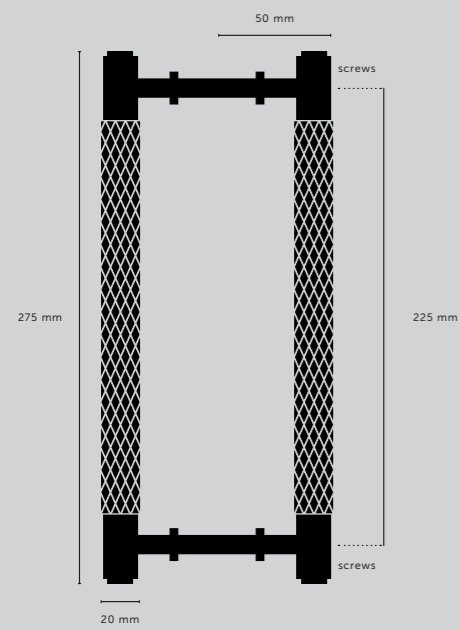

[collection. **LINEAR.**]

Our new linear-knurl pattern is machined into 12mm diameter solid bar and inspired by fashion accessory hardware. Elegant in look and scale this knurl is beautifully refined. The linear-knurl is accompanied by machined torx screws.

PULL BAR / LINEAR

[size.]
SMALL.]
MEDIUM.]
LARGE.]

[finish.]
STEEL.]
BRASS.]
GUN METAL.]
BLACK.]

[knurl.]
LINEAR.]

[details.]
SOLID METAL.]
TORX SCREW ENDS.]

[product image.]

[dimensions.]

[scale.]

[dimensions.]

[scale.]

900 mm counter

[size.] **LARGE.]**
 [finish.] **BRASS.]**

L-BAR / LINEAR

[knurl.] **LINEAR.]**

[finish.]

STEEL.]
BURNT STEEL.]
BRASS.]
GUN METAL.]
BLACK.]

[details.] **SOLID METAL.]**
COIN SCREW ENDS.]

[finish.] **STEEL.]**
BRASS.]
SMOKED BRONZE.]
BLACK.]

[product image.]

[scale.]

[scale.]

2040 mm door

[knurl.] **CROSS.]**
[finish.] **SMOKED BRONZE.]**

DOUBLE-SIDED CLOSET BAR / CROSS