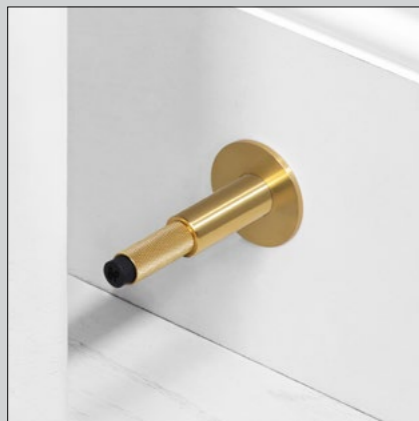

[collection. **LINEAR.**]

Our new linear-knurl pattern is machined into 12mm diameter solid bar and inspired by fashion accessory hardware. Elegant in look and scale this knurl is beautifully refined. The linear-knurl is accompanied by machined torx screws.

[product image.]

[finish.] **STEEL.]** ●

THUMBTURN LOCK LATCH

[info.] **57MM BACKSET.]**
FOR USE WITH OUR THUMBTURN LOCKS.]

[product image.]

[finish.] **STEEL.]** ● ◀

[location. **SHOREDITCH, GARAGE.**]

"I was working as an architect by day and building custom motorbikes by night. I taught myself how to craft solid metal into one-off custom parts. Handlebars soon turned into door handles, light switches and wall lights and Buster + Punch was born"

Massimo Buster Minale, Founder.

DOOR STOP / WALL

[knurl.] **CROSS.]**

[details.] **SOLID METAL.]
B+P EMBOSSED RUBBER STOPPER.]**

[finish.] **STEEL.]**
BRASS.] ◀
SMOKED BRONZE.]
BLACK.]

[product image.]

[dimensions.]

DOOR STOP / FLOOR

[knurl.] **CROSS.]**

[details.] **SOLID METAL.]
RUBBER STOPPER.]**

[finish.] **STEEL.]** ◀
BRASS.]
SMOKED BRONZE.]
BLACK.]

[product image.]

[dimensions.]

DOUBLE-SIDED PULL BAR / CROSS

[knurl.] **CROSS.]**