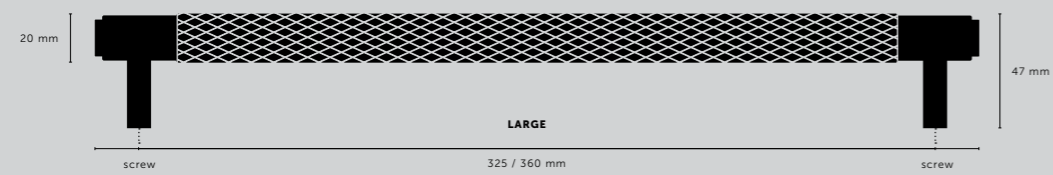

[finish.]
STEEL.]
BRASS.]
SMOKED BRONZE.]
BLACK.]

[knurl.]
CROSS.]

[details.]
SOLID METAL.]
COIN SCREW ENDS.]

[product image.]

[fyi.]
DOUBLE-SIDED VERSION AVAILABLE PG. 48.]

[dimensions.]

[scale.]

900 mm counter