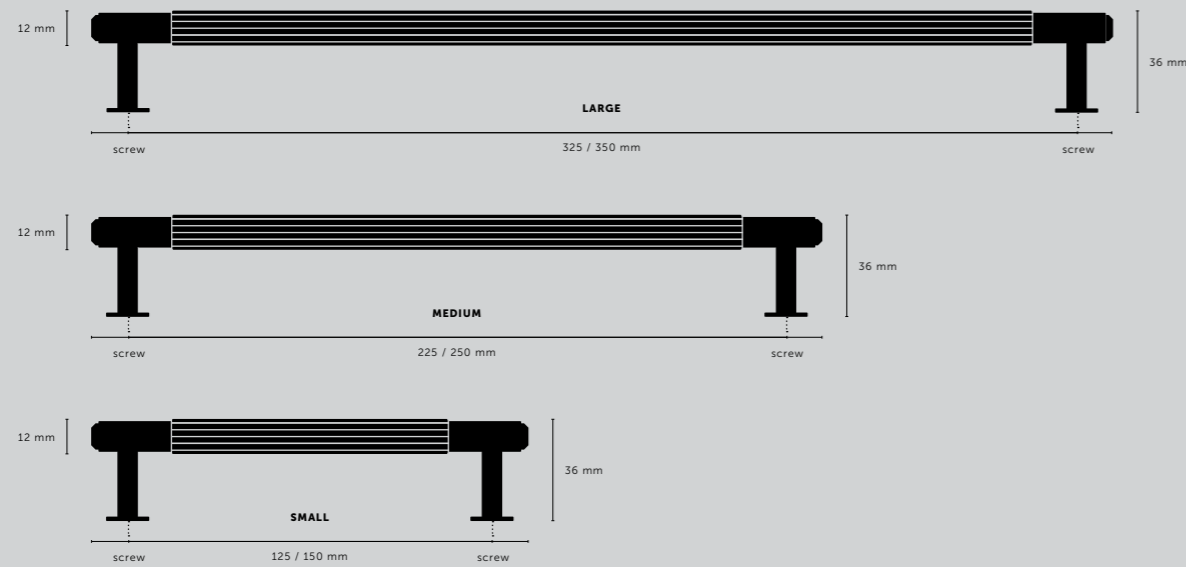

[knurl.] **LINEAR.]**

[details.] **SOLID METAL.]**
BACKPLATE.]
COIN SCREWS.]

[fyi.] **SOLD IN SETS OF TWO.]**

[finish.]
STEEL.] 
BRASS.] 
GUN METAL.] 
BLACK.] 

[dimensions.]

[knurl.] **FURNITURE KNOB / PLATE / LINEAR.]**
 [finish.] **GUN METAL.]**

PULL BAR / LINEAR

[size.]
SMALL.]
MEDIUM.]
LARGE.]

[finish.]
STEEL.]
BRASS.]
GUN METAL.]
BLACK.]

[knurl.]
LINEAR.]

[details.]
SOLID METAL.]
TORX SCREW ENDS.]

[product image.]

[dimensions.]

[scale.]