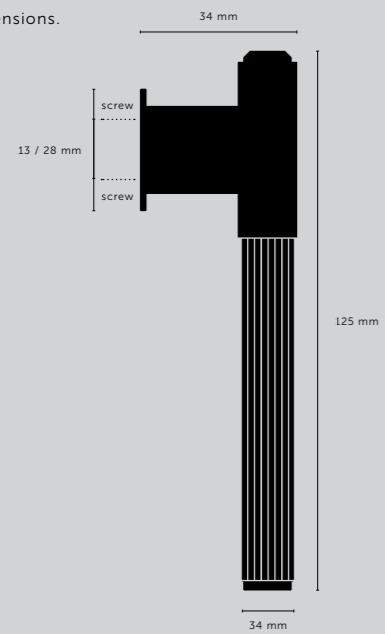

[dimensions.]

[scale.]

900 mm counter

[size.] **LARGE.]**
 [finish.] **BRASS.]**

L-BAR / LINEAR

[knurl.] **LINEAR.]**

[finish.]

STEEL.]
BURNT STEEL.]
BRASS.]
GUN METAL.]
BLACK.]

[details.] **SOLID METAL.]**
MACHINED STALK.]
TORX SCREW END.]

[dimensions.]

[product image.]

[scale.]

PRECIOUS BAR / LINEAR

[knurl.] **LINEAR.]**

[product image.]

[details.] **SOLID METAL.]**
PADLOCK + CHAIN.]