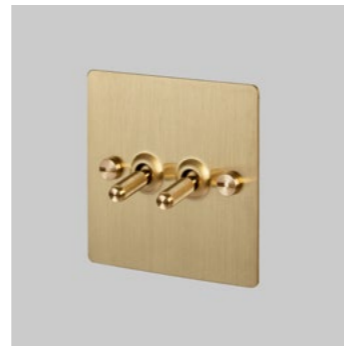

[page. **88.]**

[product. **3G TOGGLE SWITCH.]**
[finish. **WHITE.]** [sku. **UK-TO-CO-3G-WH-A.]**
WHITE + STEEL.]
WHITE + BRASS.]
▶ STEEL.]
STEEL + BRASS.]
BRASS.]
SMOKED BRONZE.]
SMOKED BRONZE + STEEL.]
SMOKED BRONZE + BRASS.]
BLACK.]
BLACK + STEEL.]
BLACK + BRASS.]

[sku. **UK-TO-CO-3G-WH-ST-A.]**
UK-TO-CO-3G-WH-BR-A.]
UK-TO-CO-3G-ST-A.]
UK-TO-CO-3G-ST-BR-A.]
UK-TO-CO-3G-BR-A.]
UK-TO-CO-3G-SM-A.]
UK-TO-CO-3G-SM-ST-A.]
UK-TO-CO-3G-SM-BR-A.]
UK-TO-CO-3G-BL-A.]
UK-TO-CO-3G-BL-ST-A.]
UK-TO-CO-3G-BL-BR-A.]