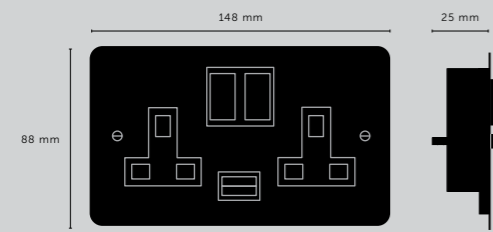

UK PLUG SOCKET

[type.]
1G UK PLUG SOCKET.]
2G UK PLUG SOCKET.]
2G UK PLUG / USB SOCKET.]

[details.]
13AMP SWITCHED.]
SOLID METAL.]

[finish details.]
WHITE.]
STEEL.]
BRASS.]
SMOKED BRONZE.]
BLACK.]