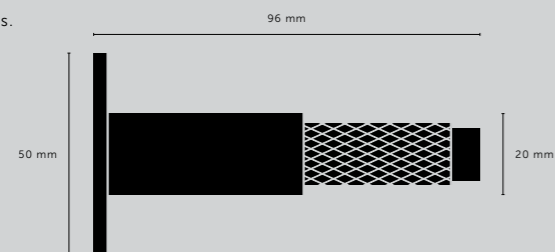

[dimensions.]