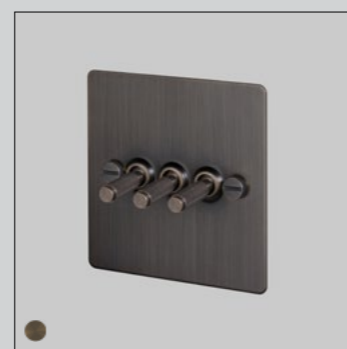

[product.] **2G TOGGLE SWITCH.]**
[finish.] **BRASS.]**