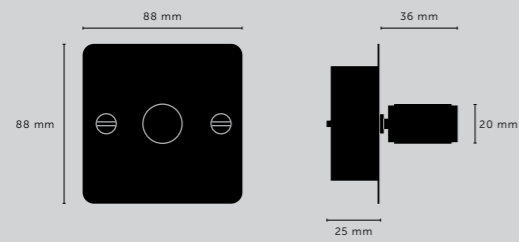

DIMMER SWITCH

[knurl.] **CROSS.]**

[type.] **1G.]**
2G.]
3G.]
4G.]

[details.] **SOLID METAL.]**
COIN SCREWS.]
2-WAY.]
ELECTRONIC SOFT START.]
DIMS LED / HALOGEN / INCANDESCENT.]
LEADING EDGE & TRAILING EDGE MODES.]

[finish.]

WHITE.]
WHITE + STEEL.]
WHITE + BRASS.]
STEEL.]
STEEL + BRASS.]
BRASS.]
SMOKED BRONZE.]
SMOKED BRONZE + BRASS.]
BLACK.]
BLACK + STEEL.]
BLACK + BRASS.]

[dimensions.]

[product image.]