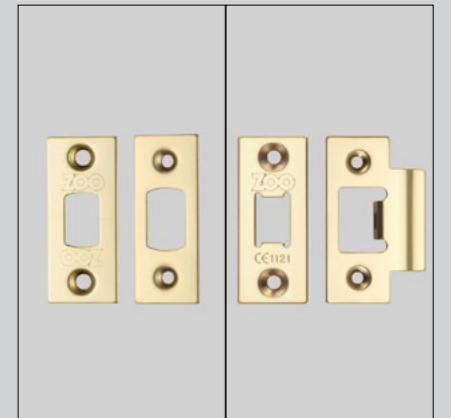

LATCH TRIM PLATE FINISH UPGRADE

[info.] **DOOR LEVER LATCH PLATE.]**
SOLID METAL.]

[product image.]

[to fit.] **DOOR TUBULAR LATCH OR THUMBTURN LOCK LATCH.]**

[finish.] **STEEL.]**
BRASS.] ◀
BLACK.] ●