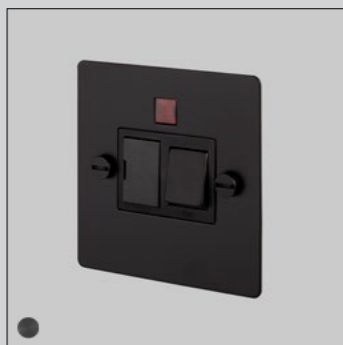

[product image.]

[finish details.] **WHITE.]
STEEL.]
BRASS.]
SMOKED BRONZE.]
BLACK.]**

[dimensions.]

SWITCHED FUSED SPUR

[details.]

[dimensions.]

[finish details.] **WHITE.]
STEEL.]
BRASS.]
SMOKED BRONZE.]
BLACK.]**