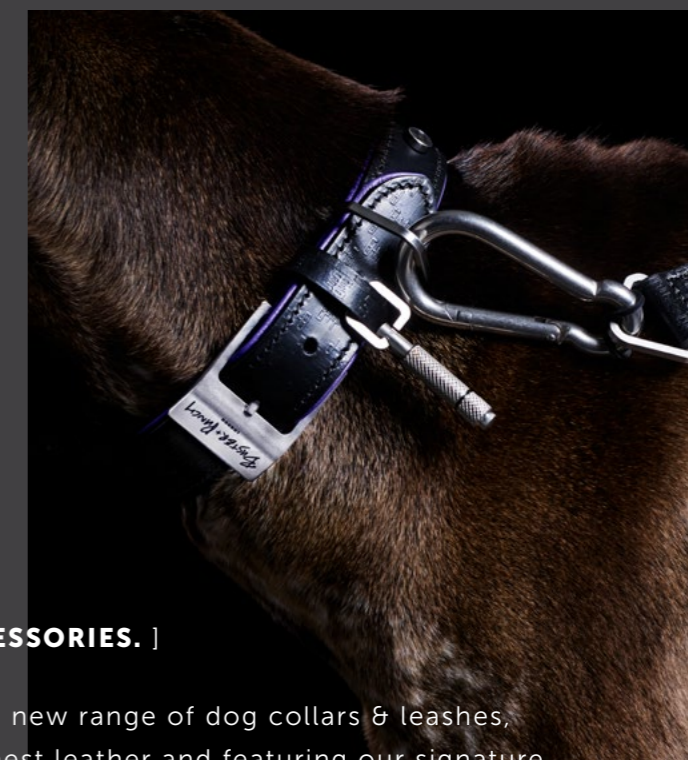

[product image.]

[finish details.] **BLACK LEATHER + BRASS.]** 
BLACK LEATHER + BLACK METAL.] 

[lengths.] **360 MM.]**
400 MM.]
420 MM.]

[product.]
[product.]

NECKLACE.]
DOUBLE BRACELET.]

[range. **PET ACCESSORIES.**]

We have crafted a new range of dog collars & leashes, made from the finest leather and featuring our signature, precision machined, solid metal detailing. From the gently embossed buffalo leather to the super-soft cow leather, the diamond-cut knurled pendant to the studded coin screws - this range will make sure your dog stands out from the crowd, or at least in the park.