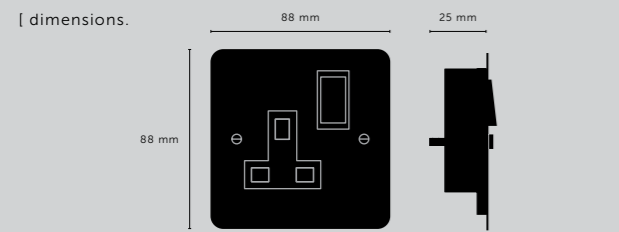

UK PLUG SOCKET

[type.]
1G UK PLUG SOCKET.]
2G UK PLUG SOCKET.]
2G UK PLUG / USB SOCKET.]

[details.]
13AMP SWITCHED.]
SOLID METAL.]

[finish details.]
WHITE.]
STEEL.]
BRASS.]
SMOKED BRONZE.]
BLACK.]