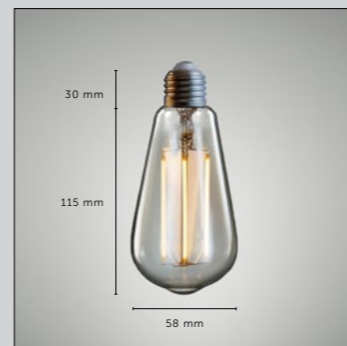

LED-TEARDROP AMBER

[type. **DIMMABLE LED.**]
[life. **30 000 HRS.**]
[socket. **E27.**]

[power. **3.5W.**]
[supply. **200-240 V.**]
[cri. **80.**]

[finish details. **AMBER.**] ☐
[light appearance. **2500K.**]
[lumen. **MAX 400.**]

[product image.