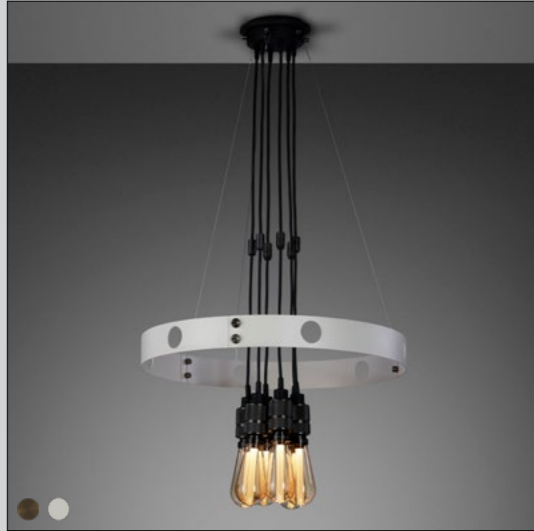

HERO

[category.] **CHANDELIER.]**

[knurl.] **CROSS.]**

[cable length.] **UP TO 3 M.]**

[socket.] **E27.]**
[voltage.] **220-240V.]**
[classification.] **CB/CE CERTIFIED, CLASS 1 & IP20.]**

[finish details.] **STEEL.]**
BRASS.]
SMOKED BRONZE.]

[finish crown.] **STONE.]**
GRAPHITE.]

[details.] **SOLD METAL.]**
COIN SCREWS.]
FORGED CROWN.]

[product image.]