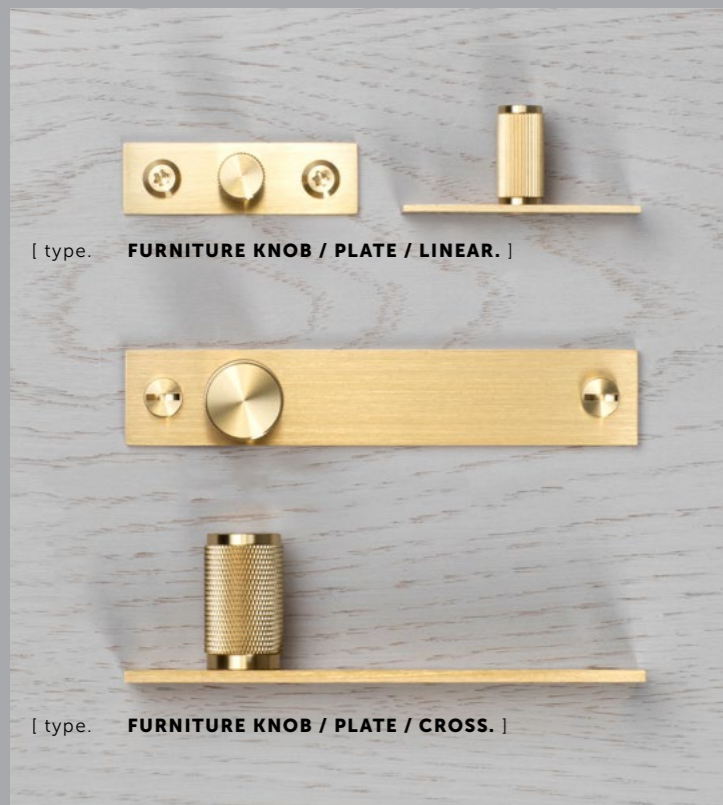

[details.] **SOLID METAL.]**
COIN SCREW ENDS.]

[details.] **COMES WITH 2 X 24 MM SMALL DISCS.]**
FITS THROUGH CABINET DOOR FROM BACKSIDE.]
DOUBLE-SIDED VERSION AVAILABLE PG. 50.]

[product image.]

[dimensions.]

T-BAR / PLATE / CROSS

[knurl.] **CROSS.]**

[details.] **SOLID METAL
 BACKPLATE.]
 COIN SCREWS.]**

[finish.]
STEEL.] 
BRASS.] 
SMOKED BRONZE.] 
BLACK.] 

[product.] **T-BAR.]**
 [finish.] **BRASS.]**

[scale. **LINEAR vs CROSS.**]

THE HOOK

[knurl.] **CROSS.]**
[details.] **SOLID METAL.]**
MACHINED HEAD.]
[fyi.] **COMES WITH WALL ANCHOR INSERT.]**

[finish.] **STEEL.]**
BRASS.] ◀
SMOKED BRONZE.] ●

[category. **DOOR HARDWARE.**]

A collection of bold door handles, door knobs, door stops, door pulls and door accessories. Fashioned from solid metal, using a diamond-edge cnc lathe and featuring our signature cross-knurl pattern. Refined by hand.

DOOR HANDLE SET / SPRUNG

[type.] **CENTRE-DISTANCE 38 MM.]**

[finish.]

STEEL.]
BRASS.]
SMOKED BRONZE.]
BLACK.]

[knurl.] **CROSS.]**

[details.] **SOLID METAL.]**
COIN SCREW END.]

[fyi.] **SOLD IN PAIRS.]**
SPRING ASSISTED ROSE TO ENSURE HANDLE RETURNS TO CENTRE.]
FITS DOORS OF THICKNESS 35 - 54MM WITH SUPPLIED FITTINGS.]
INTERIOR USE ONLY.]
FOR USE IN UK & PARTS OF EU OR ROW IF USING OUR LATCHES.]