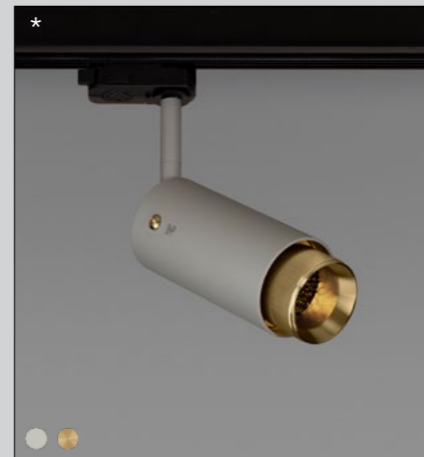

EXHAUST

[category.] **ADJUSTABLE SPOTLIGHTS.]**

[finish details.]
STEEL.]
BURNT STEEL.]
BRASS.]
GUN METAL.]

[type.]
SPOT.]
TRACK.]

[finish body.]
STONE.]
GRAPHITE.]

[knurl.] **LINEAR.]**

[details.]
SOLID METAL.]
TORX SCREWS.]
LOW-GLARE HONEYCOMB FILTER.]

[fyi.] **COMPLETE FITTING COMPRISES OF BODY & DETAIL KIT.]**
GU10 BULB REQUIRED & SOLD SEPARATELY.]

[socket.] **GU10.]**
[voltage.] **220-240V.]**
[classification.] **CB/CE CERTIFIED, CLASS 1 & IP20.]**

[compatibility*.] **THE TRACK FITTING WORKS WITH GLOBAL, POWERGEAR, EUTRAC, NORDIC AND UNIPRO 3-CIRCUIT TRACK*.]**

[product image.]