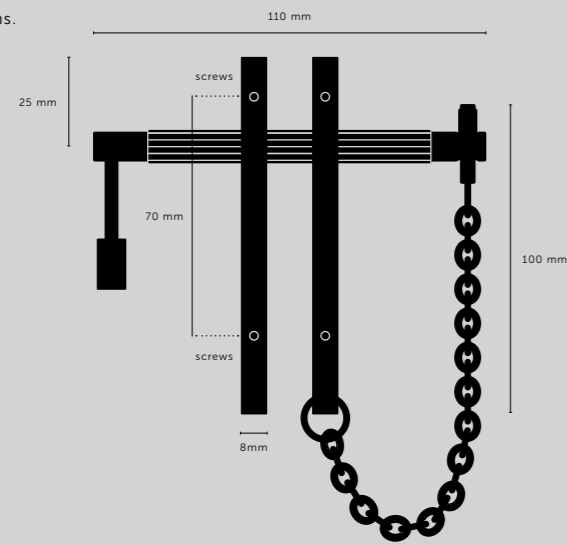

[dimensions.]