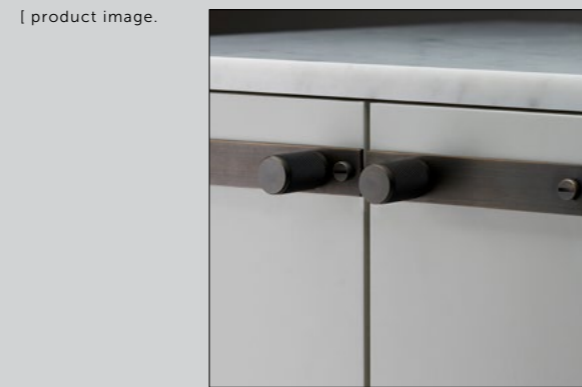

FURNITURE KNOB / PLATE / CROSS

[knurl.] **CROSS.]**

[details.] **SOLID METAL.]**
BACKPLATE.]
COIN SCREWS.]

[fyi.] **SOLD IN SETS OF TWO.]**

[finish.]
STEEL.]
BRASS.]
SMOKED BRONZE.]
BLACK.]