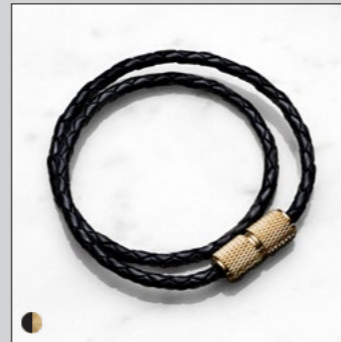

DOUBLE BRACELET

[details.] **PLAITED BLACK LEATHER.]**
SOLID KNURLED METAL.]

[product image.]

[finish details.] **BLACK LEATHER + BRASS.]**
BLACK LEATHER + BLACK METAL.]

[lengths.] **360 MM.]**
400 MM.]
420 MM.]