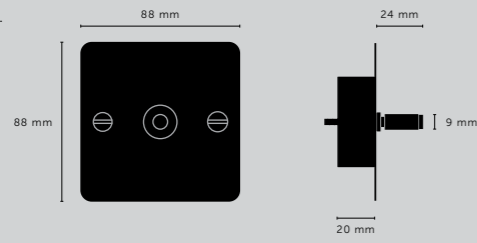

TOGGLE SWITCH

[knurl.] **CROSS.]**

[type.] **1G INTERMEDIATE.]**
1G.]
2G.]
3G.]
4G.]

[details.] **SOLID METAL.]**
COIN SCREWS.]
ON/OFF.]
2-WAY.]
3-WAY (INTERMEDIATE ONLY).]
10AX.]

[finish.]

WHITE.]
WHITE + STEEL.]
WHITE + BRASS.]
STEEL.]
STEEL + BRASS.]
BRASS.]
SMOKED BRONZE.]
SMOKED BRONZE + BRASS.]
BLACK.]
BLACK + STEEL.]
BLACK + BRASS.]

[dimensions.]

[product image.]