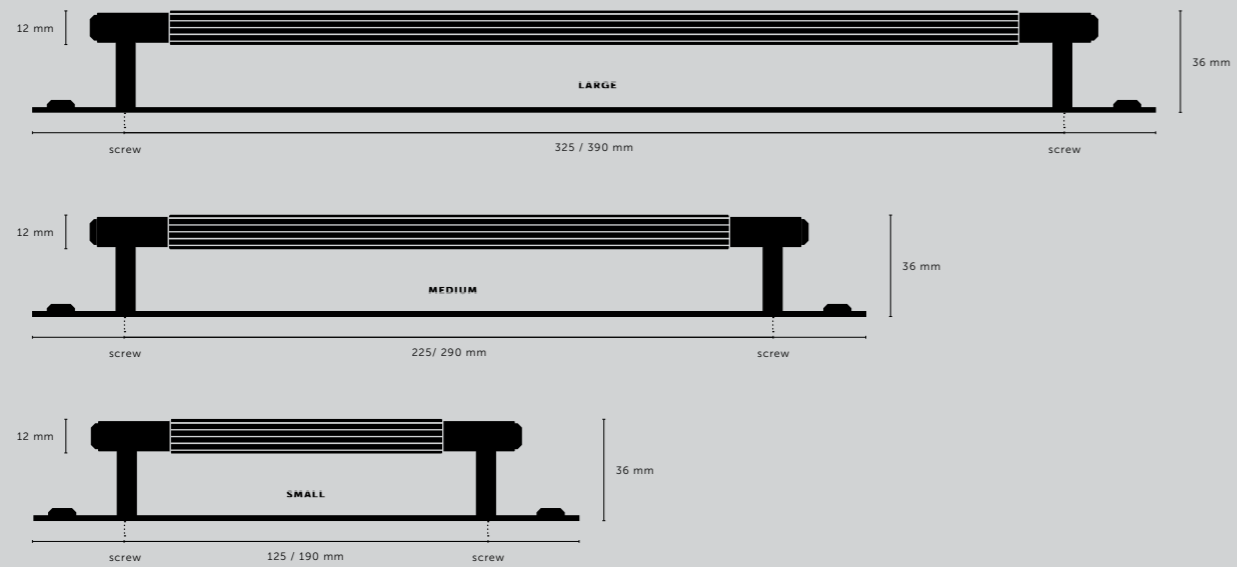

[dimensions.]

[scale.]

900 mm counter