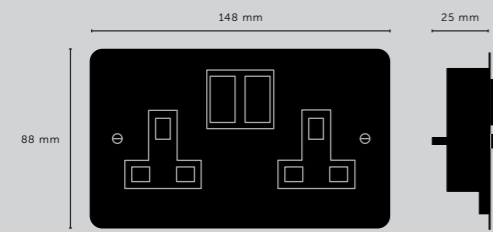

UK PLUG SOCKET

[type.]
1G UK PLUG SOCKET.]
2G UK PLUG SOCKET.]
2G UK PLUG / USB SOCKET.]

[details.]
13AMP SWITCHED.]
SOLID METAL.]

[finish details.]
WHITE.]
STEEL.]
BRASS.]
SMOKED BRONZE.]
BLACK.]