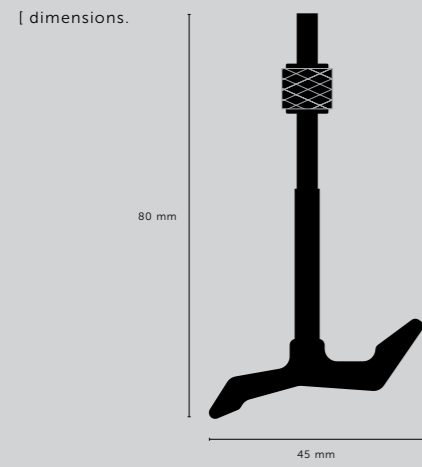

THE HOOK

[knurl.] **CROSS.]**
[details.] **SOLID METAL.]**
MACHINED HEAD.]
[fyi.] **COMES WITH WALL ANCHOR INSERT.]**

[finish.] **STEEL.]**
BRASS.] ◀
SMOKED BRONZE.] ●