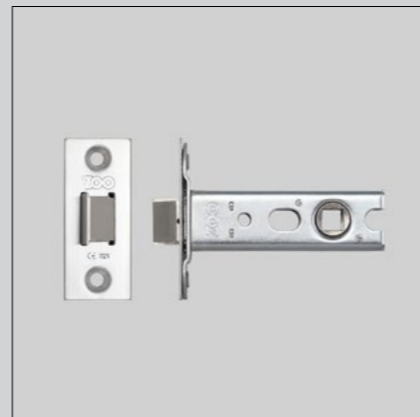

DOOR TUBULAR LATCH

[details.] **57MM BACKSET.]**
FOR USE WITH OUR DOOR HANDLES
(NOT FIXED).]

[product image.]

[finish.] **STEEL.]** ●