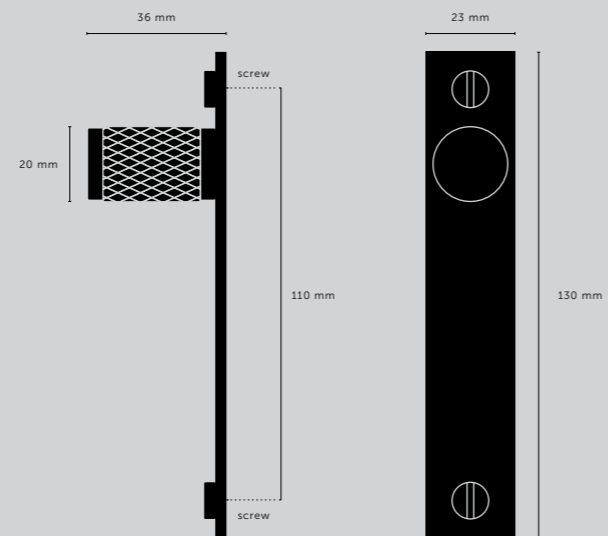

[knurl.] **CROSS.]**

[details.] **SOLID METAL.]**
BACKPLATE.]
COIN SCREWS.]

[fyi.] **SOLD IN SETS OF TWO.]**

[finish.]
STEEL.] 
BRASS.] 
SMOKED BRONZE.] 
BLACK.] 

[dimensions.]

PULL BAR / CROSS

[size.]
SMALL.]
MEDIUM.]
LARGE.]

[finish.]
STEEL.]
BRASS.]
SMOKED BRONZE.]
BLACK.]

[knurl.]
CROSS.]

[details.]
SOLID METAL.]
COIN SCREW ENDS.]

[product image.]

[fyi.]
DOUBLE-SIDED VERSION AVAILABLE PG. 48.]

[dimensions.]

[scale.]

900 mm counter