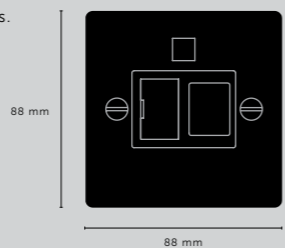

[finish details.] **WHITE.]
STEEL.]
BRASS.]
SMOKED BRONZE.]
BLACK.]**

[dimensions.]