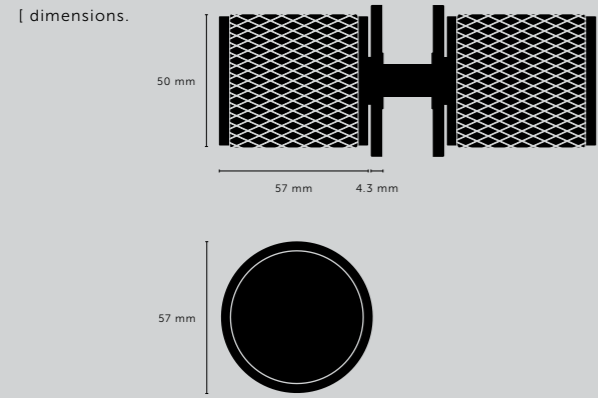

DOOR KNOB SET

[type.] **CENTRE-DISTANCE 30 MM (SWEDEN).**
CENTRE-DISTANCE 38 MM (UK).
CENTRE-DISTANCE 41.5 MM (ANZS).

[finish.] **STEEL.]** ◀
BRASS.] ◀
BLACK.] ◀

[knurl.] **CROSS.]**

[fyi.] **SOLD IN PAIRS.]**
UNSPRUNG.]
PASSAGE.]
FOR USE IN UK & PARTS OF EU OR ROW IF USING OUR LATCHES.]

[details.] **SOLID METAL.]**