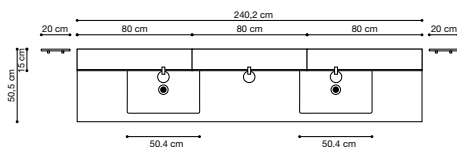

Page: 28

		Art. no.	Price £
1	Basin Shape, white matt, 240,2 cm	631222503	2,457.-
2	Vanity unit, 120 cm, light oak	C24-1078	4,842.-
2	Push-open	PO2SK	290.-
3	Mirror cabinets Primo, 80 cm, light oak	S858-278	4,899.-
3	LED downlights	ULSP80	669.-
3	Jupiter lights, chrome	190303880	246.-
1	Start-up fee bespoke colour	BI1	167.-
Total price			13,570.-

Accessories:

1	Shelf, 60 cm, light oak	C74-0078	348.-
2	Accessory rail, 2 hooks, light oak	C75-0078	216.-