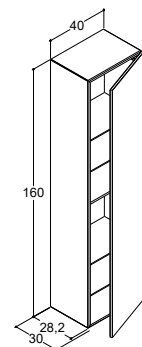

160 CM TALL CABINETS WITH WOODEN DOOR