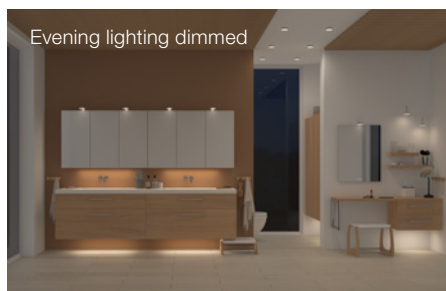

Night lighting

Evening lighting dimmed