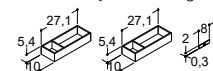

ACCESSORIES - FITTED/PACKED IN WALL CABINETS

Internal lighting (IP21)

Fitted opposite hinge

LED downlight (IP44)

2 wooden trays and a magnet

Art. no.	Price £	Art. no.	Price £	Art. no.	Price £
LI30-40	223.-	LI30-40	223.-	-	-
Light source: LED 6,2W, 3150K, 557lm		Light source: LED 6,2W, 3150K, 557lm		ULOS80	223.-
ULOS40	223.-	ULOS40	223.-	Light source: LED 6,2W, 3150K, 557lm	
Light source: LED 4,2W, 3150K, 332lm		Light source: LED 4,2W, 3150K, 332lm		OS2	106.-
OS2	106.-	OS2	106.-