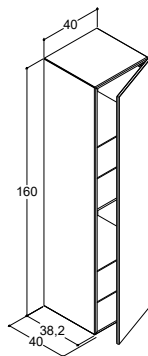

160 CM TALL CABINETS WITH WOODEN DOOR