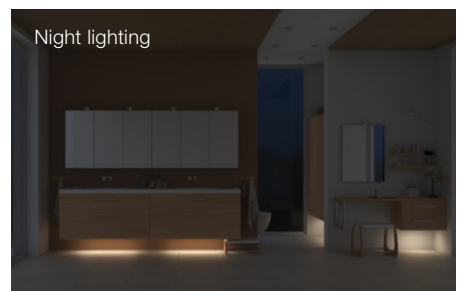

Night lighting