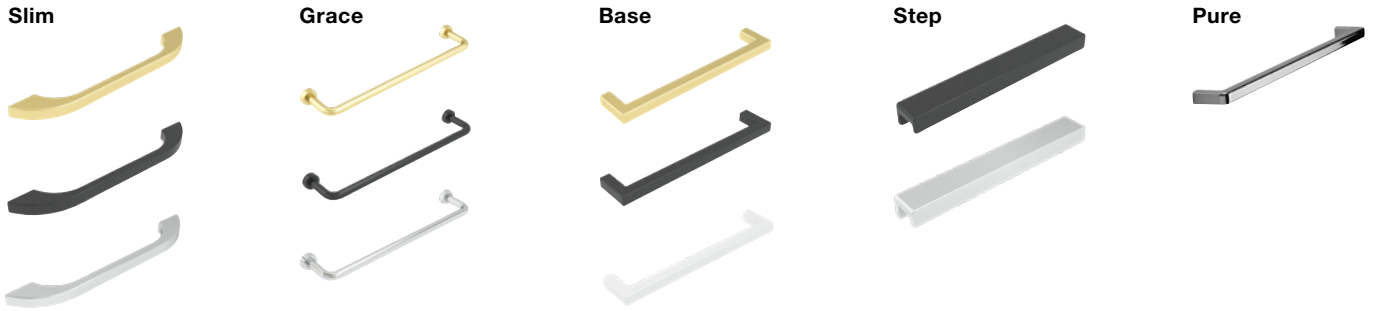

Predrilled for bow handles

NB. 40 cm wide drawer and all door fronts are drilled for a 16 cm wide bow handle.
60-120 cm wide drawer fronts are drilled for a 32 cm wide bow handle.
Prices quoted per cabinet.

Must be ordered with the cabinet