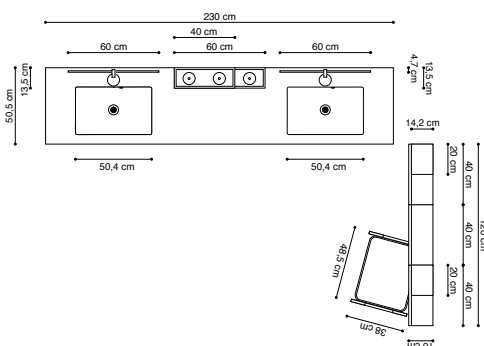

Page: 9 + 58

		Art. no.	Price £
1	Basin Shape, white matt, 230 cm	631222503	2,457.-
2	Vanity units, 80 cm, white matt	C17-1010	2,492.-
1	Cabinet, 60 cm, white matt	C52-1010	1,110.-
2	Mirrors Soft	94160	736.-
2	Jupiter lights, white	190303880	164.-
1	Infill panel, white matt	C80-0010	134.-
3	Push-open	PO1SK	222.-
Total price			7,315.-
Accessories:			
3	Cubes, light oak	C31-0078	948.-
2	Internal drawer	ISV8050	646.-
3	Wall cabinets, 40 cm, white matt L	C32-1210	1,980.-
2	Towel racks, white matt	C79-0010	392.-
1	Stool, light oak	C72-0078	803.-
1	Shelf, 40 cm, light oak	C73-0078	301.-
1	Shelf, 60 cm, light oak	C74-0078	348.-
3	Jupiter pendant lights, white	190302840	273.-
1	Start-up fee bespoke colour	BI1	167.-

Page: 10a + 42

		Art. no.	Price £
1	Basin Unique, Desert Silver, 60,5 cm	631726113	2,460.-
1	Vanity unit, 60 cm, White oak	C21-1075	1,757.-
1	Mirror, Soft	94160	368.-
2	Handles Base, black	189547228	36.-
2	Jupiter lights, black	190303887	164.-
1	Start-up fee bespoke colour	BI1	167.-
Total price			4,952.-
Accessories:			
1	Flexible shelf	190304370	106.-
2	Jupiter pendant lights, black	190302842	182.-