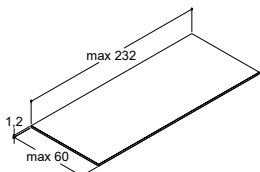

FORM MADE TO MEASURE

Colour	Art. no.	Price £	Art. no.	Price £	Art. no.	Price £	Art. no.	Price £
White matt	-	-	-	-	-	-	-	-
Light grey matt	-	-	-	-	-	-	-	-
Dark grey matt	-	-	-	-	-	-	-	-
Black matt	-	-	-	-	-	-	-	-
Glass								

*Can be made to measure. Please send drawing with accurate dimensions
Width: 0-232 cm / Depth: 10-60 cm
If infill panels are required see previous page