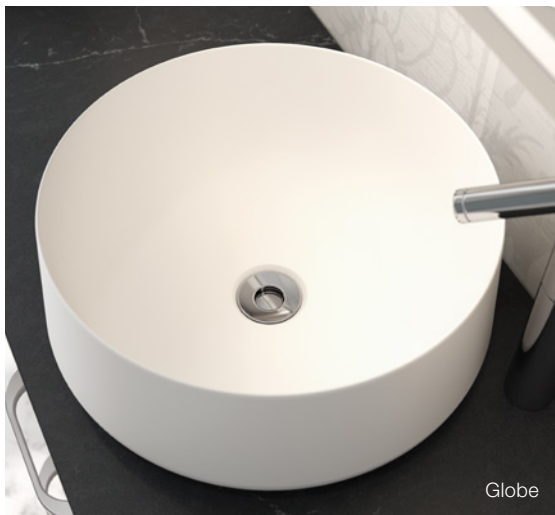

Five elegant basins, each with its own design expression

Just like the furniture, the basins represent the best of Danish design quality. The Calidris series adapts to your unique needs, not the other way round. That is why, in addition to standard dimensions, there are basins and worktop solutions in custom measurements, which will fit perfectly into your new bathroom. If you want your fittings to have an elegant free-standing basin as the final touch, all worktops can be made either with or without a cut-out.