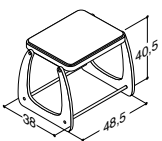

STOOL

Width	Colour	Art. no.	Price £
48,5 cm	White matt	C72-0010	642.-
	Oak noir*	C72-0044	803.-
	White oak*	C72-0075	803.-
	Grey oak*	C72-0076	803.-
	Red brown oak*	C72-0077	803.-
	Light oak*	C72-0078	803.-
	Dark oak*	C72-0079	803.-
	Bespoke colour*	C72-0099	803.-
	*Start-up fee per decor excluding white	B1	167.-
	One-off surcharge per decor excluding white regardless number of products*** Incl. white cushion