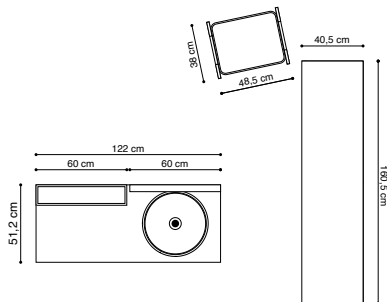

Page: 4 + 22

		Art. no.	Price £
1	Worktop Unique, Eternal Statuario, 122 cm	632112012	907.-
1	Cut-out for countertop basin	UD1	133.-
1	Basin Globe, white	631900003	815.-
1	Vanity unit, 60 cm, bespoke colour	C16-1099	1,398.-
1	Start-up fee bespoke colour	BI1	167.-
1	Cabinet, 60 cm, bespoke colour	C52-1099	1,388.-
1	LED downlight to floor	UL60	223.-
1	LED downlight to floor	ULUS60	223.-
2	Handles Button, brushed brass	189553044	22.-
1	Mirror Show	S836-010	668.-
1	Shelf, 60 cm, bespoke colour	C74-0099	348.-
Total price			6,292.-

Accessories:

1	Worktop Unique, Eternal Statuario, 160,5 cm	632016012	1,231.-
2	Cabinets, 80 cm, bespoke colour	C49-1099	3,702.-
4	Handles Button, brushed brass	189553044	44.-
3	Jupiter ceiling lights, white	190302850	273.-
1	Stool, light oak	C72-0078	803.-
1	Make-up mirror with light	190304360	204.-
1	Start-up fee bespoke colour	BI1	167.-
1	Kvika towel rail, chrome	8112021	570.-