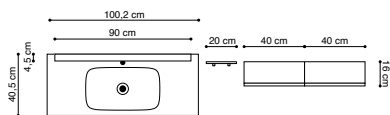

Page: 52

		Art. no.	Price £
1	Basin Form, white matt, 100,2 cm	630710403	1,494.-
1	Vanity unit, 100 cm, white matt	C13-1010	1,679.-
1	Mirror Moon, Ø90 cm, brass	S829-031	791.-
2	Handles Base, brass	189547344	50.-
Total price			4,014.-
Accessories:			
1	Wall cabinet, 80 cm, white matt R	C33-1110	826.-
1	Wall cabinet, 80 cm, white matt L	C33-1210	826.-
2	Handles Base, brass	189547244	36.-
1	Accessory rail, 2 hooks, white matt	C75-0010	86.-