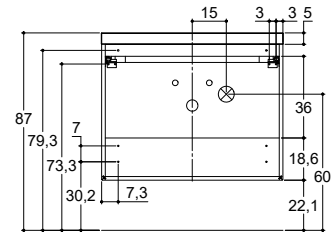

For more information on installation and first-fix measurements check our website under each product at www.dansani.co.uk.

Height 40 cm

Height 60 cm

Shape

Form

Unique

Globe countertop

Ellipse countertop