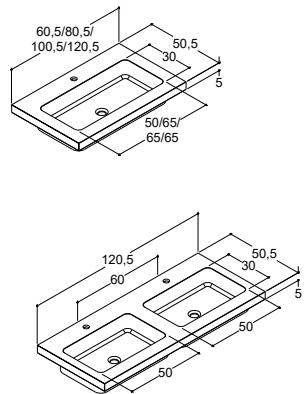

UNIQUE

Colour/Material	60 cm		80 cm		100 cm		120 cm	
	Art. no.	Price £	Art. no.	Price £	Art. no.	Price £	Art. no.	Price £
Blanco Zeus, single	631726111	2,460.-	631728111	2,596.-	631721111	2,661.-	631722111	2,763.-
Eternal Statuario, single	631726112	2,460.-	631728112	2,596.-	631721112	2,661.-	631722112	2,763.-
Desert Silver, single	631726113	2,460.-	631728113	2,596.-	631721113	2,661.-	631722113	2,763.-
Calypso, single	631726114	2,460.-	631728114	2,596.-	631721114	2,661.-	631722114	2,763.-
Charcoal Soapstone, single	631726115	2,460.-	631728115	2,596.-	631721115	2,661.-	631722115	2,763.-
Eternal Marquina, single	631726116	2,460.-	631728116	2,596.-	631721116	2,661.-	631722116	2,763.-
Blanco Zeus, double	-	-	-	-	-	-	631722211	4,174.-
Eternal Statuario, double	-	-	-	-	-	-	631722212	4,174.-
Desert Silver, double	-	-	-	-	-	-	631722213	4,174.-
Calypso, double	-	-	-	-	-	-	631722214	4,174.-
Charcoal Soapstone, double	-	-	-	-	-	-	631722215	4,174.-
Eternal Marquina, double	-	-	-	-	-	-	631722216	4,174.-
Silestone®	Tolerance +1/-1 mm		Tolerance +1/-1 mm		Tolerance +1/-1 mm		Tolerance +1/-1 mm	

With tap hole and without overflow. NB: please note product information page 116
Can be installed with concealed overflow kit or a waste fixed with automatic opening page 114
For basins without tap hole - see page 96-97 in the section on made to measure basins