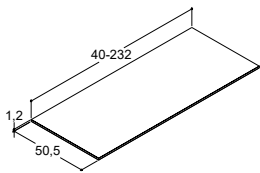

Colour	Art. no.	Price £	Art. no.	Price £	Art. no.	Price £	Art. no.	Price £
White matt	630804003	380.-	630806003	422.-	630808003	583.-	630810003	746.-
Light grey matt	630804002	380.-	630806002	422.-	630808002	583.-	630810002	746.-
Dark grey matt	630804007	380.-	630806007	422.-	630808007	583.-	630810007	746.-
Black matt	630804004	380.-	630806004	422.-	630808004	583.-	630810004	746.-
Glass	Tolerance +6/-0 mm		Tolerance +6/-0 mm		Tolerance +6/-0 mm		Tolerance +6/-0 mm	

If infill panels are required see previous page