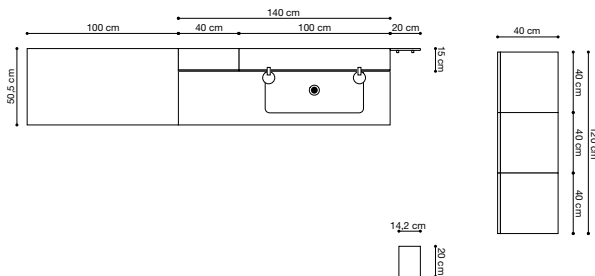

Page: 1 + 20

		Art. no.	Price £
1	Basin Unique, Blanco Zeus, 160 cm	631716511	4,399.-
2	Vanity unit, 60 cm, oak noir	C16-1044	2,796.-
1	Cabinet, 40 cm, oak noir	C51-1044	1,241.-
2	LED downlight to floor	UL60	446.-
1	LED downlight to floor	ULUS40	223.-
2	Mirror Moon, Ø75 cm, black	S827-028	1,338.-
3	Push-open	PO1SK	222.-
1	Socket in drawer	EL-GB	161.-
1	Start-up fee bespoke colour	BI1	167.-
Total price			10,993.-

Accessories:

2	Accessory rail, 2 hooks, white matt	C75-0010	172.-
1	Jupiter ceiling lights, chrome	190302851	91.-

Page: 2 + 49

		Art. no.	Price £
1	Basin Unique, Desert Silver, 140 cm	631714413	2,866.-
1	Worktop, Desert Silver, 100 cm	632110013	746.-
1	Vanity unit, 100 cm, white oak	C28-1075	2,261.-
1	LED downlight to floor	UL100	223.-
1	Cabinet, 40 cm, white oak	C59-1075	1,547.-
1	LED downlight to floor	ULUS40	223.-
1	Cabinet, 100 cm, white oak	C54-1075	1,707.-
1	LED downlight to floor	ULUS100	223.-
5	Handles Grace, brass	189555044	90.-
1	Mirror cabinet Primo, white oak	S850-275	1,831.-
1	LED downlight	ULSP100	223.-
1	Wall cabinet with mirror door, white oak	C33-5275	1,031.-
1	LED downlight	ULOS40	223.-
2	Jupiter lights, white	190303881	164.-
1	Start-up fee bespoke colour	BI1	167.-
Total price			13,525.-

Accessories:

1	Cube, white oak	C31-0075	316.-
1	Accessory rail, 2 hooks, white oak	C75-0075	108.-
2	Tall cabinets, 160 cm, white oak R	C67-1175	3,764.-
1	Tall cabinet, 160 cm, white oak L	C67-1275	1,882.-
3	Handles Grace, brass	189555044	54.-