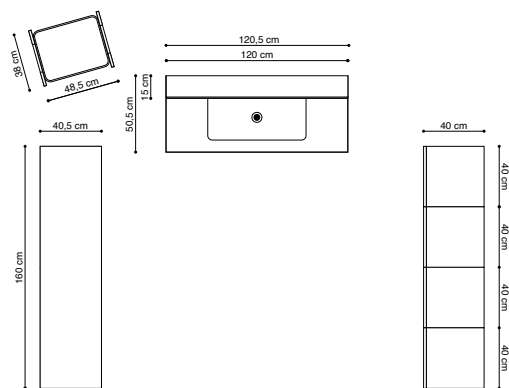

Page: 6

		Art. no.	Price £
1	Basin Unique, Calypso, 120,5 cm	631722114	2,763.-
1	Vanity unit, 120 cm, dark oak	C29-1079	2,421.-
1	Push-open	PO2SK	145.-
1	LED downlight to floor	UL120	223.-
1	Mirror cabinet Parallel, dark oak	S843-279	2,232.-
1	Start-up fee bespoke colour	BI1	167.-
Total price			7,951.-
Accessories:			
1	Worktop Unique, Calypso, 160,5 cm	632016014	1,231.-
2	Cabinets, 80 cm, dark oak	C41-1079	2,902.-
2	LED downlights	ULUS80	446.-
2	Push-open	PO1SK	148.-
2	Tall cabinets, 160 cm, dark oak R	C67-1179	3,764.-
2	Tall cabinets, 160 cm, dark oak L	C67-1279	3,764.-
4	Handles, Button	189553028	44.-
2	Cabinets, 80 cm, dark oak	C41-1079	2,902.-
2	Push-open	PO1SK	148.-
2	LED downlights	ULUS80	446.-
7	Venus ceiling lights	190302611	1,337.-
1	Stool, dark oak	C72-0079	803.-