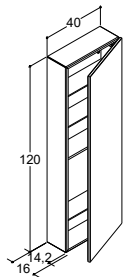

continues...

CABINETS - DEPTH 16 CM

...continued

120 CM TALL CABINETS WITH WOODEN DOOR

Colour	
	White matt
	Oak noir*
	White oak*
	Grey oak*
	Red brown oak*
	Light oak*
	Dark oak*
	Bespoke colour*

*Start-up fee per decor excluding white