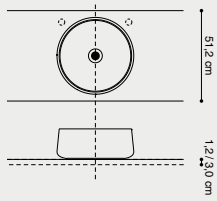

Calypso

Charcoal Soapstone

Eternal Marquina

Examples of countertop basins made to measure solutions

Globe

Ellipse

* only possible with wooden worktops

Δ requires support to the worktop