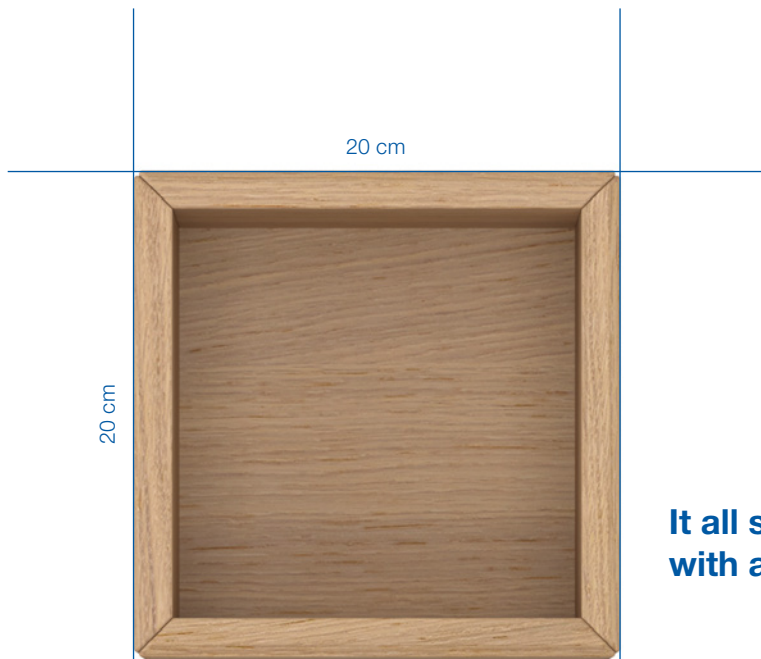

It all started with a small square

Calidris is inspired by the idea that a 20x20 cm module can give you a full overview of the product range's possibilities. You start with a basic square shape and can end up with a wholly unique bathroom. So, using simple measurements like 20, 40, 60, 80 and 100 cm, etc. you can easily design your new bathroom

The idea behind the streamlined square module is that no matter how you use Calidris to furnish a room, the end result is an intuitive whole that creates a sense of calm and continuity. All the accessories follow the same modular principle and have the same design expression as the rest of the collection.

The simplicity of the design also produces a perfect result that you can live with for many years to come – with the advantage that you can replace and supplement items with other products from the range.