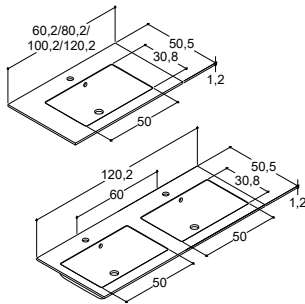

SHAPE

Colour/Material	60 cm		80 cm		100 cm		120 cm	
	Art. no.	Price £	Art. no.	Price £	Art. no.	Price £	Art. no.	Price £
White matt, single	631226103	930.-	631228103	1,063.-	631221103	1,196.-	631222103	1,329.-
White matt, double	-	-	-	-	-	-	631222203	1,793.-
Solid surface	Tolerance +6/-0 mm		Tolerance +6/-0 mm		Tolerance +6/-0 mm		Tolerance +6/-0 mm	

With tap hole and overflow. NB: please note product information page 116
For basins without tap hole and overflow - see page 96-97 in the section on made to measure basins