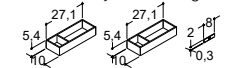

ACCESSORIES - FITTED/PACKED IN WALL CABINETS

Internal lighting (IP21)

Fitted opposite hinge

Predrilled for knob style handle at bottom. See page 120

Predrilled for knob style handle at top. See page 120

Predrilled for bow style handle 160 mm at bottom. See page 120

Predrilled for bow style handle 160 mm at top. See page 120

LED downlight (IP21)

2 wooden trays and a magnet

Pull out tray and drawer divider