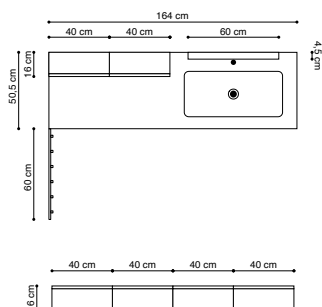

Page: 26

		Art. no.	Price £
1	Basin Unique, Eternal Marquina, 164cm	631716416	2,989.-
1	Vanity unit, 80 cm, red brown oak	C27-1077	1,955.-
1	Cabinet, 80 cm, red brown oak	C61-1077	1,946.-
4	Handles Dot, black	18954028	44.-
1	Mirror Show	S836-010	668.-
1	Wall cabinet, 40 cm, red brown oak R	C32-1177	825.-
1	Wall cabinet, 40 cm, red brown oak L	C32-1277	825.-
1	Infill panel, red brown oak	C81-0077	169.-
1	Start-up fee bespoke colour	BI1	167.-
Total price			9,588.-

Accessories:

1	Accessory rail, 6 hooks, red brown oak	C77-0077	206.-
2	Jupiter ceiling lights, white	190302850	182.-
1	Wall cabinet, 40 cm, red brown oak L	C32-1277	825.-
1	Tall cabinet, 120 cm, red brown oak L	C63-1277	1,203.-
1	Wall cabinet, 80 cm, red brown oak R	C33-1177	1,031.-
1	Tall cabinet, 160 cm, red brown oak R	C65-1177	1,442.-