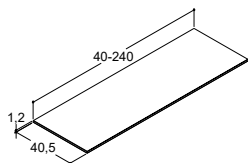

SHAPE

Colour/Material	Art. no.	Price £	Art. no.	Price £	Art. no.	Price £	Art. no.	Price £
White matt	631104003	380.-	631106003	422.-	631108003	583.-	631110003	746.-
Solid surface	Tolerance +/-6 mm		Tolerance +/-6 mm		Tolerance +/-6 mm		Tolerance +/-6 mm	

If infill panels are required see page 90