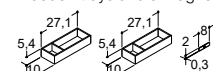

ACCESSORIES - FITTED/PACKED IN WALL CABINETS

Pre drilled for knob style handle at bottom. See page 120

Pre drilled for knob style handle at top. See page 120

Pre drilled for bow style handle 160 mm at bottom. See page 120

Pre drilled for bow style handle 160 mm at top. See page 120

LED downlight (IP21)

2 wooden trays and a magnet