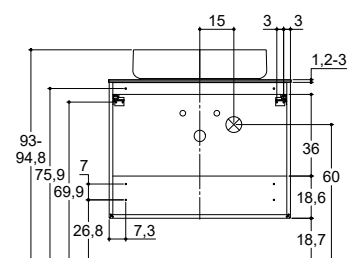

For more information on installation and first-fix measurements check our website under each product at www.dansani.co.uk.

Height 40 cm

Height 60 cm

Shape

Form

Unique

Globe countertop

Ellipse countertop