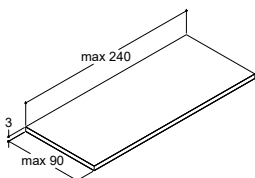

WOOD MADE TO MEASURE

Colour	Art. no.	Price £	Art. no.	Price £	Art. no.	Price £	Art. no.	Price £
Oak noir*	-	-	-	-	-	-	-	-
White oak*	-	-	-	-	-	-	-	-
Grey oak*	-	-	-	-	-	-	-	-
Red brown oak*	-	-	-	-	-	-	-	-
Light oak*	-	-	-	-	-	-	-	-
Dark oak*	-	-	-	-	-	-	-	-
*Start-up fee per decor	-	-	-	-	-	-	-	-
Wood veneer								
One-off surcharge per decor regardless number of products*** **Can be made to measure. Please send drawing with accurate dimensions Width: 0-240 cm / Depth: 10-90 cm If infill panels are required see next page								