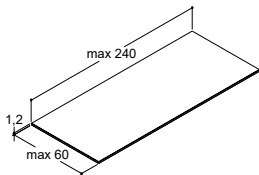

UNIQUE MADE TO MEASURE

Colour/Material	Art. no.	Price £	Art. no.	Price £	Art. no.	Price £	Art. no.	Price £
Blanco Zeus	-	-	-	-	-	-	-	-
Eternal Statuario	-	-	-	-	-	-	-	-
Desert Silver	-	-	-	-	-	-	-	-
Calypso	-	-	-	-	-	-	-	-
Charcoal Soapstone	-	-	-	-	-	-	-	-
Eternal Marquina	-	-	-	-	-	-	-	-
Silestone®								

*Can be made to measure. Please send drawing with accurate dimensions
Width: 0-240 cm / Depth: 10-60 cm
If infill panels are required see below