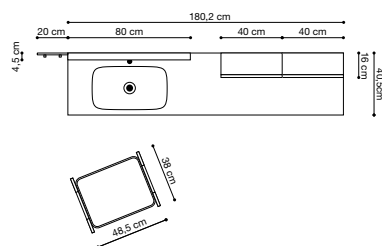

Art. no.	Price £
1	Basin Form, dark grey matt, 180,2 cm	630718407	2,157.-
1	Vanity unit, 80 cm, bespoke colour	C12-1099	1,860.-
1	Cabinet, 100 cm, bespoke colour	C50-1099	2,089.-
1	Start-up fee bespoke colour	BI1	167.-
1	LED downlight to floor	UL80	223.-
1	LED downlight to floor	ULUS100	223.-
2	Push-open	PO2SK	290.-
1	Mirror Show	S838-010	733.-
1	Wall cabinet, 80 cm, white matt	C34-1010	1,122.-
1	LED downlight	ULOS80	223.-
Total price			9,087.-

Accessories:

1	Stool, bespoke colour	C72-0099	803.-
1	Viti towel rail, chrome	8109001	610.-