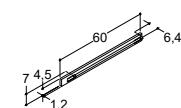

TOWEL RACKS

Colour	Art. no.	Price £	Art. no.	Price £	Art. no.	Price £
White matt	-	-	-	-	C79-0010	196.-
Oak noir*	-	-	-	-	C79-0044	246.-
White oak*	-	-	-	-	C79-0075	246.-
Grey oak*	-	-	-	-	C79-0076	246.-
Red brown oak*	-	-	-	-	C79-0077	246.-
Light oak*	-	-	-	-	C79-0078	246.-
Dark oak*	-	-	-	-	C79-0079	246.-
Bespoke colour*	-	-	-	-	C79-0099	246.-
*Start-up fee per decor excluding white	-	-	-	-	Bl1	167.-

One-off surcharge per decor excluding white regardless number of products**