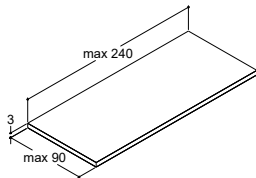

WOOD MADE TO MEASURE

Colour/Material	Art. no.	Price £	Art. no.	Price £	Art. no.	Price £	Art. no.	Price £
Oak noir*	-	-	-	-	-	-	-	-
White oak*	-	-	-	-	-	-	-	-
Grey oak*	-	-	-	-	-	-	-	-
Red brown oak*	-	-	-	-	-	-	-	-
Light oak*	-	-	-	-	-	-	-	-
Dark oak*	-	-	-	-	-	-	-	-
*Start-up fee per decor	-	-	-	-	-	-	-	-
Wood veneer								

One-off surcharge per decor regardless number of products***
**Can be made to measure. Please send drawing with accurate dimensions
Width: 0-240 cm / Depth: 10-90 cm
If infill panels are required see page 90

ACCESSORIES FOR WOODEN WORKTOPS

Console in polished stainless steel

NB: For console solutions measuring 160 cm or more that are NOT used with base cabinets 3 consoles must be used for support

Art. no.	Price £	Art. no.	Price £	Art. no.	Price £	Art. no.	Price £
641020448	212.-	641020448	212.-	641020448	212.-	641020448	212.-
-	-	-	-	CT-06	42.-	CT-07	49.-

Support rail for wooden worktops with open span

NB: Must be used for an open span which is 80 cm or more e.g. between vanity unit and console