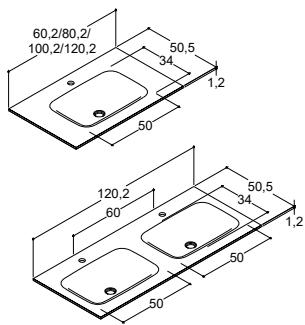

FORM

Colour/Material	60 cm		80 cm		100 cm		120 cm	
	Art. no.	Price £	Art. no.	Price £	Art. no.	Price £	Art. no.	Price £
White matt, single	630826103	1,164.-	630828103	1,330.-	630821103	1,494.-	630822103	1,659.-
Light grey matt, single	630826102	1,164.-	630828102	1,330.-	630821102	1,494.-	630822102	1,659.-
Dark grey matt, single	630826107	1,164.-	630828107	1,330.-	630821107	1,494.-	630822107	1,659.-
Black matt, single	630826104	1,164.-	630828104	1,330.-	630821104	1,494.-	630822104	1,659.-
White matt, double	-	-	-	-	-	-	630822203	2,241.-
Light grey matt, double	-	-	-	-	-	-	630822202	2,241.-
Dark grey matt, double	-	-	-	-	-	-	630822207	2,241.-
Black matt, double	-	-	-	-	-	-	630822204	2,241.-
Glass	Tolerance +6/-0 mm		Tolerance +6/-0 mm		Tolerance +6/-0 mm		Tolerance +6/-0 mm	

With tap hole and without overflow. NB: please note product information page 116
Can be installed with concealed overflow kit or a waste fixed with automatic opening page 114
For basins without tap hole - see page 96-97 in the section on made to measure basins