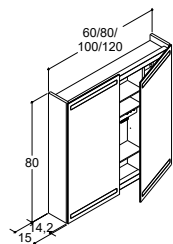

MIRROR CABINETS WITH INTEGRATED LIGHTING

PARALLEL WITH TOUCH CONTROL – IP44

Colour
White matt
Oak noir*
White oak*
Grey oak*
Red brown oak*
Light oak*
Dark oak*
Bespoke colour*

*Start-up fee per decor excluding white

One-off surcharge per decor excluding white regardless number of products***
Incl. magnifying mirror, magnet, metal shelf and 1x230V socket with touch control on right hand side

60 cm		80 cm		100 cm		120 cm	
Art. no.	Price £	Art. no.	Price £	Art. no.	Price £	Art. no.	Price £
S846-210	1,382.-	S848-210	1,465.-	S840-210	1,625.-	S843-210	1,786.-
S846-244	1,727.-	S848-244	1,832.-	S840-244	2,031.-	S843-244	2,232.-
S846-275	1,727.-	S848-275	1,832.-	S840-275	2,031.-	S843-275	2,232.-
S846-276	1,727.-	S848-276	1,832.-	S840-276	2,031.-	S843-276	2,232.-
S846-277	1,727.-	S848-277	1,832.-	S840-277	2,031.-	S843-277	2,232.-
S846-278	1,727.-	S848-278	1,832.-	S840-278	2,031.-	S843-278	2,232.-
S846-279	1,727.-	S848-279	1,832.-	S840-279	2,031.-	S843-279	2,232.-
S846-299	1,727.-	S848-299	1,832.-	S840-299	2,031.-	S843-299	2,232.-
Bl1	167.-	Bl1	167.-	Bl1	167.-	Bl1	167.-
<i>Light source: LED 2x8,4W, 2100-6500K, 2x722lm</i>		<i>Light source: LED 2x10,5W, 2100-6500K, 2x916lm</i>		<i>Light source: LED 2x15W, 2100-6500K, 2x1328lm</i>		<i>Light source: LED 2x15W, 2100-6500K, 2x1303lm</i>	
2 doors: 30, 30 cm		2 doors: 40, 40 cm		2 doors: 50, 50 cm		3 doors: 40, 40, 40 cm	

ACCESSORIES - FITTED/PACKED IN MIRROR CABINETS

2 wooden trays and a magnet

Art. no.	Price £	Art. no.	Price £	Art. no.	Price £	Art. no.	Price £
OS2	106.-	OS2	106.-	OS2	106.-	OS2	106.-