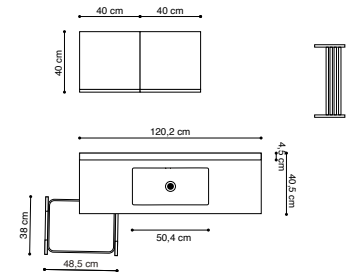

Page: 16 + 36 + 50

		Art. no.	Price £
1	Basin Shape, white matt, 120,2 cm	631112403	1,329.-
1	Vanity unit 120 cm, bespoke colour	C09-1099	2,261.-
1	Start-up fee bespoke colour	BI1	167.-
1	Mirror Show	S832-010	867.-
1	Push-open	PO2SK	145.-
Total price			4,769.-
Accessories:			
1	Tall cabinet, 160 cm, bespoke colour R	C67-1199	1,882.-
1	Tall cabinet, 160 cm, bespoke colour L	C67-1299	1,882.-
1	Accessory rail, 2 hooks, bespoke colour	C75-0099	108.-
1	Towel rack Mobile, white matt	C70-0010	332.-
1	Step, bespoke colour	C71-0099	605.-