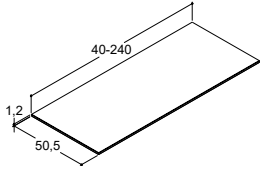

WORKTOPS - DEPTH 50 CM

...continued

SHAPE

Colour	40-59 cm		60-79 cm		80-99 cm		100-119 cm	
	Art. no.	Price £	Art. no.	Price £	Art. no.	Price £	Art. no.	Price £
White matt	631204003	380.-	631206003	422.-	631208003	583.-	631210003	746.-
Solid surface	Tolerance +6/-0 mm		Tolerance +6/-0 mm		Tolerance +6/-0 mm		Tolerance +6/-0 mm	

If infill panels are required see previous page

SHAPE MADE TO MEASURE