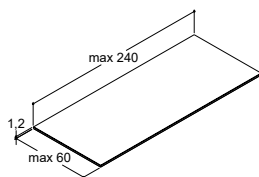

If infill panels are required see page 90

SHAPE MADE TO MEASURE

Colour/Material	Art. no.	Price £	Art. no.	Price £	Art. no.	Price £	Art. no.	Price £
White matt	-	-	-	-	-	-	-	-
Solid surface								

*Can be made to measure. Please send drawing with accurate dimensions
Width: 0-240 cm / Depth: 10-60 cm
If infill panels are required see page 90