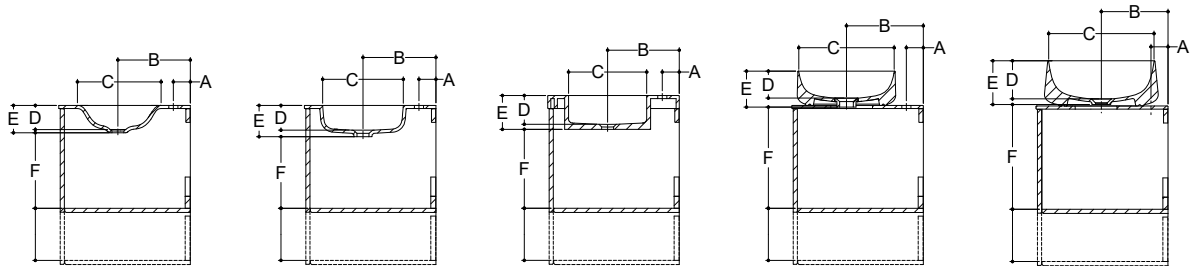

For more information on installation and first-fix measurements check our website under each product at www.dansani.co.uk.

Height 40 cm

Height 60 cm

Shape

Form

Unique

Globe countertop

Ellipse countertop