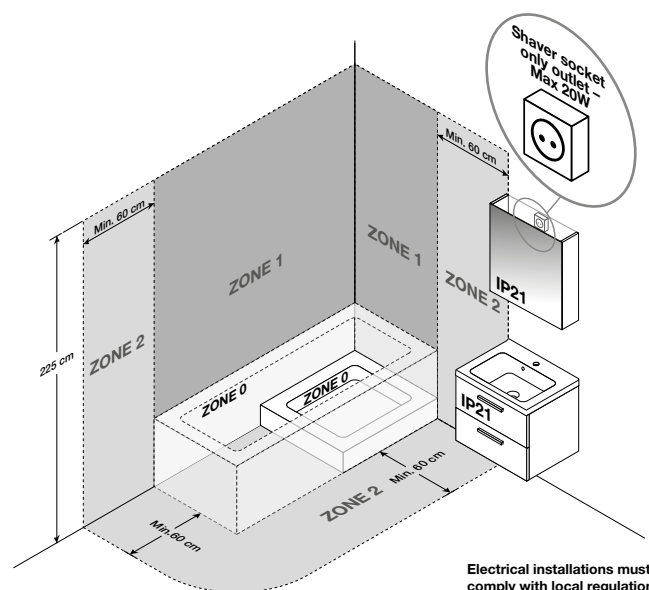

Dansani a safe choice is your guarantee

Electrical installations must comply with local regulations - please see relevant standards