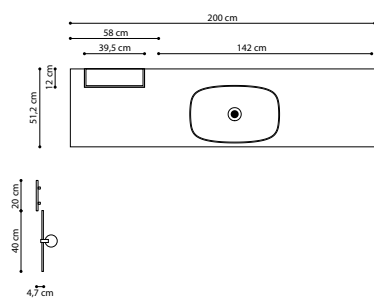

Page: 24

		Art. no.	Price £
1	Worktop, grey oak, 142 cm	187514076	1,070.-
1	Cut-out for countertop basin	UD1	133.-
1	Worktop, grey oak, 200 cm	187520076	1,555.-
1	Basin Ellipse, white	631800003	815.-
1	Vanity unit, 100 cm, grey oak	C18-1076	1,722.-
1	Cabinet, 40 cm, grey oak	C55-1076	1,547.-
1	Infill panel, grey oak	C80-0076	169.-
1	Push-open	PO2SK	145.-
1	Push-open	PO1SK	74.-
1	Start-up fee bespoke colour	BI1	167.-
Total price			7,397.-

Accessories:

1	Full length mirror Soft	94440	447.-
1	Jupiter light, chrome	190303880	82.-
1	Flexible shelf	190304370	106.-
1	Accessory rail, 2 hooks, grey oak	C75-0076	108.-
2	Jupiter ceiling lights	190302851	182.-
1	Make-up mirror with light	190304360	204.-