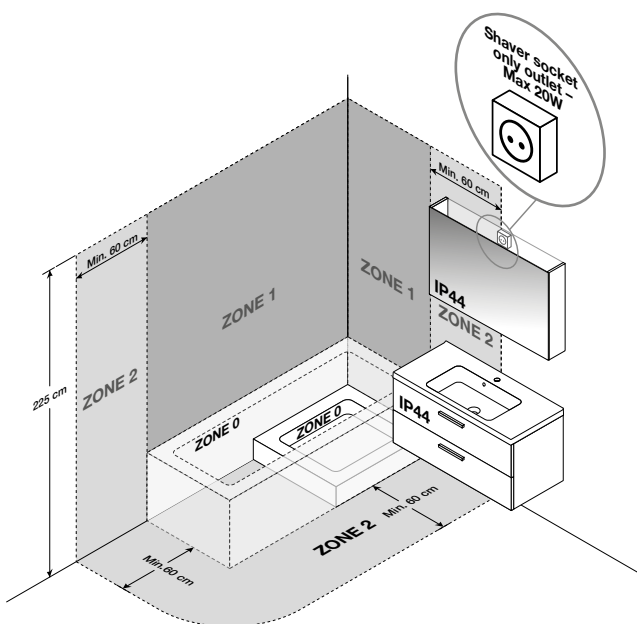

Dansani a safe choice is your guarantee

Electrical installations must comply with local regulations - please see relevant standards