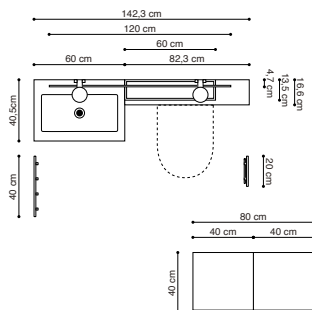

Page: 56

		Art. no.	Price £
1	Basin Shape, white, 60 cm	631126103	930.-
1	Vanity unit, 60 cm, oak noir	C01-1044	1,302.-
1	Push-open	PO1SK	74.-
1	LED downlight to floor	UL60	223.-
1	Mirror Soft	94120	447.-
2	Venus lights, chrome	190303890	164.-
1	Start-up fee bespoke colour	BI1	167.-
Total price			3,307.-
Accessories:			
2	Venus ceiling lights	190302611	382.-
1	Shelf, 60 cm	C74-0044	348.-
1	Accessory rail, 4 hooks, 40 cm	C76-0044	160.-
1	Tall cabinet, 160 cm, oak noir R	C67-1144	1,882.-
1	Tall cabinet, 160 cm, oak noir L	C67-1244	1,882.-
1	Worktop, 82,3 cm		Please enquire for price