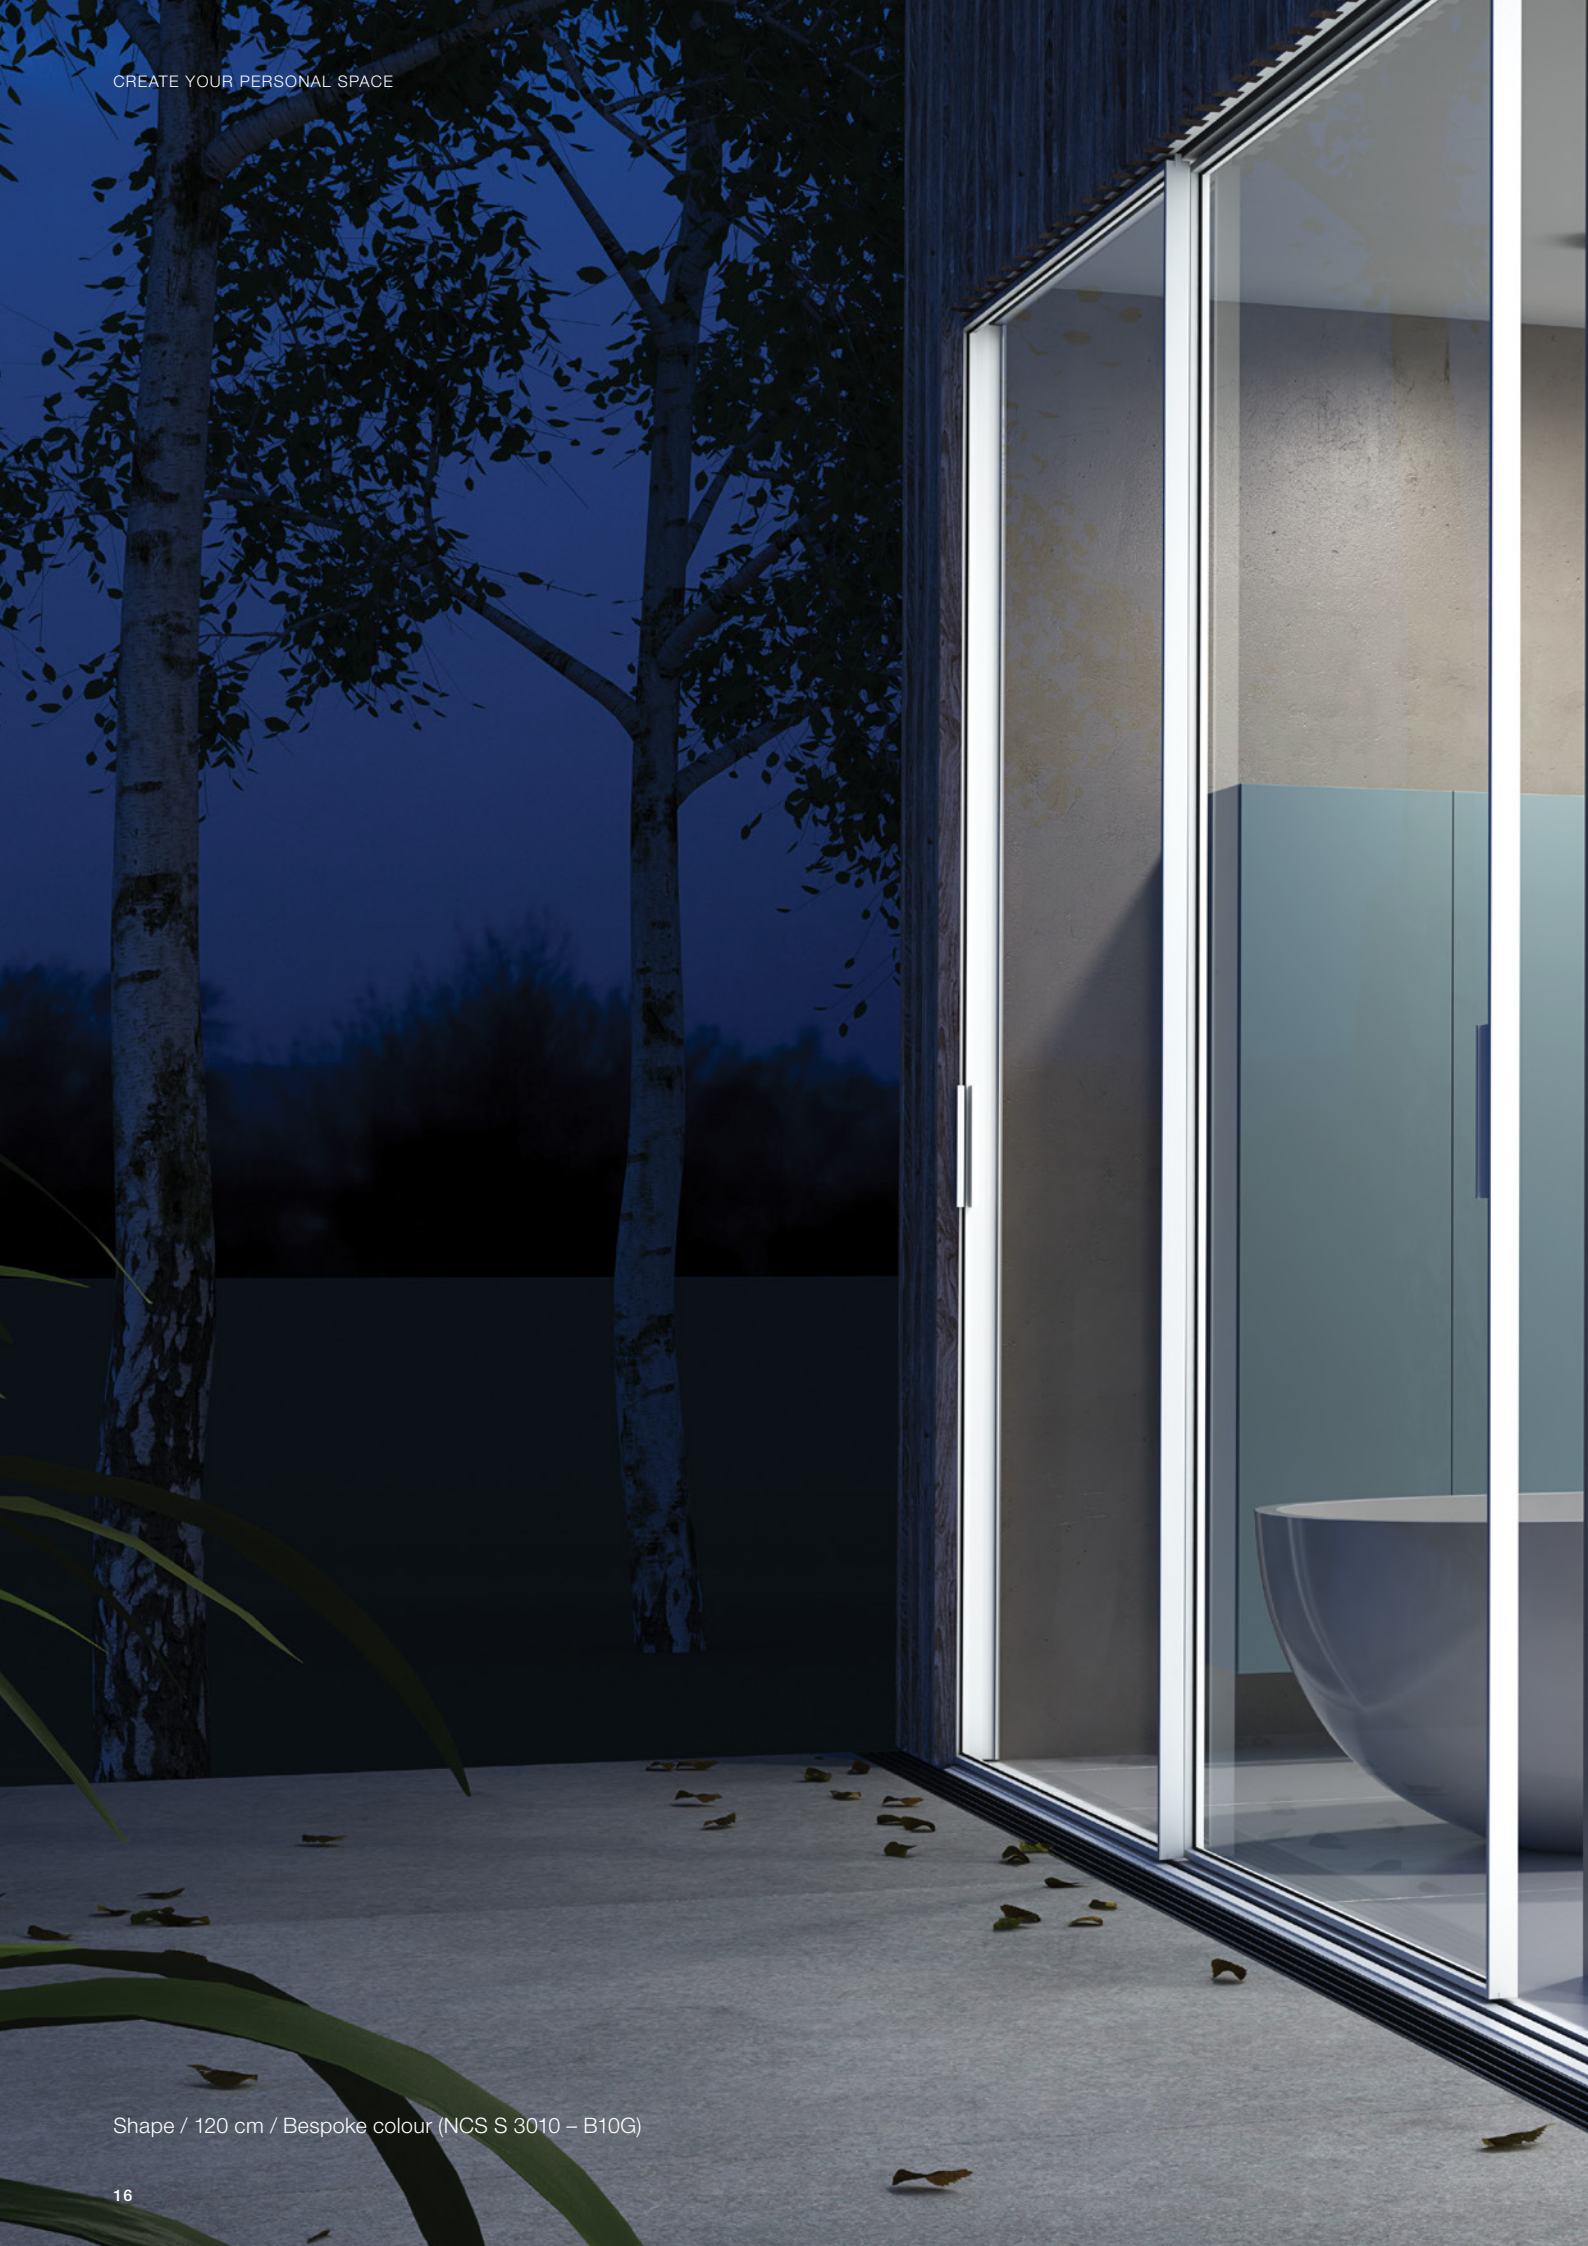

CREATE YOUR PERSONAL SPACE

Shape / 120 cm / Bespoke colour (NCS S 3010 – B10G)