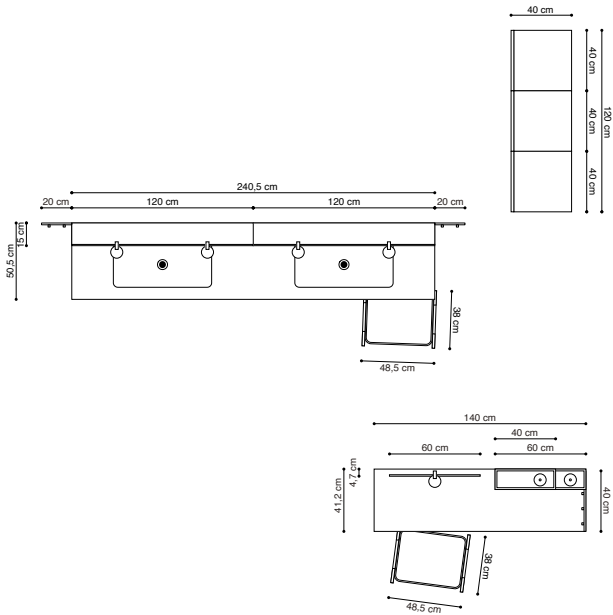

Art. no.	Price £
1	Basin Unique, Blanco Zeus, 240,5 cm	631722511	4,784.-
2	Vanity units, 120 cm, light oak	C29-1078	4,842.-
2	LED downlights to floor	UL120	446.-
4	Handles Pure, chrome	189546143	100.-
2	Mirror cabinets Primo, light oak	S853-278	4,064.-
2	LED downlights	ULSP120	446.-
4	Jupiter lights, white	190303880	328.-
1	Start-up fee bespoke colour	BI1	167.-
Total price			15,177.-

Accessories:

2	Accessory rails, 2 hooks, light oak	C75-0078	216.-
1	Step, light oak	C71-0078	605.-
1	Worktop, 140 cm, light oak	187414078	1,070.-
1	Support rail for worktop	CT-06	42.-
1	Cabinet, 60 cm, light oak	C44-1078	1,652.-
1	LED downlight to floor	ULUS60	223.-
2	Handles Pure, chrome	189546143	50.-
1	Console	641020448	212.-
1	Mirror Soft	94160	368.-
1	Jupiter light, chrome	190303880	82.-
2	Jupiter pendant lights, chrome	190302841	182.-
6	Jupiter ceiling lights, chrome	190302851	546.-
1	Stool, light oak	C72-0078	803.-
1	Accessory rail, 4 hooks, 40 cm, light oak	C76-0078	160.-
1	Shelf, 40 cm, light oak	C73-0078	301.-
1	Shelf, 60 cm, light oak	C74-0078	348.-
1	Make-up mirror with light	190304360	204.-
3	Tall cabinets, 160 cm, light oak	C67-1278	4,986.-
3	LED lights for tall cabinet	ULHS40	669.-