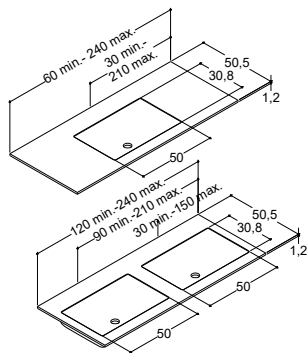

MADE TO MEASURE BASINS FOR VANITY UNITS - DEPTH 50 CM

SHAPE

Colour/Material

	60-79 cm		80-99 cm		100-119 cm	
	Art. no.	Price £	Art. no.	Price £	Art. no.	Price £
White matt, single	631206403	930.-	631208403	1,063.-	631210403	1,196.-
White matt, double	-	-	-	-	-	-
Solid surface	Tolerance +6/-0 mm		Tolerance +6/-0 mm		Tolerance +6/-0 mm	

Can be ordered with or without tap hole and with or without overflow
Can be installed with concealed overflow kit or a waste fixed with automatic opening page 114
If infill panels are required see page 99