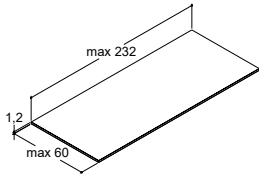

FORM MADE TO MEASURE

Colour/Material	Art. no.	Price £	Art. no.	Price £	Art. no.	Price £	Art. no.	Price £
White matt	-	-	-	-	-	-	-	-
Light grey matt	-	-	-	-	-	-	-	-
Dark grey matt	-	-	-	-	-	-	-	-
Black matt	-	-	-	-	-	-	-	-
Glass								

*Can be made to measure. Please send drawing with accurate dimensions
Width: 0-232 cm / Depth: 10-60 cm
If infill panels are required see below