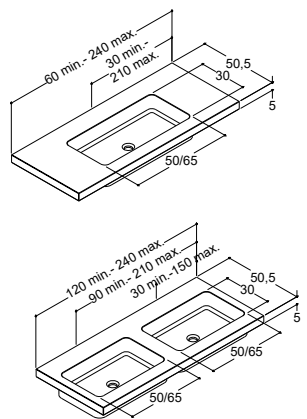

UNIQUE

Colour/Material

	60-79 cm		80-99 cm		100-119 cm	
	Art. no.	Price £	Art. no.	Price £	Art. no.	Price £
Blanco Zeus, single	631706411	2,460.-	631708411	2,596.-	631710411	2,661.-
Eternal Statuario, single	631706412	2,460.-	631708412	2,596.-	631710412	2,661.-
Desert Silver, single	631706413	2,460.-	631708413	2,596.-	631710413	2,661.-
Calypso, single	631706414	2,460.-	631708414	2,596.-	631710414	2,661.-
Charcoal Soapstone, single	631706415	2,460.-	631708415	2,596.-	631710415	2,661.-
Eternal Marquina, single	631706416	2,460.-	631708416	2,596.-	631710416	2,661.-
Blanco Zeus, double	-	-	-	-	-	-
Eternal Statuario, double	-	-	-	-	-	-
Desert Silver, double	-	-	-	-	-	-
Calypso, double	-	-	-	-	-	-
Charcoal Soapstone, double	-	-	-	-	-	-
Eternal Marquina, double	-	-	-	-	-	-
Silestone®	Tolerance +1/-1 mm		Tolerance +1/-1 mm		Tolerance +1/-1 mm	

Can be ordered with or without tap hole
Without overflow. NB: please note product information page 116
Can be installed with concealed overflow kit or a waste fixed with automatic opening page 114
Option to order with different size bowls see page 116
If infill panels are required see page 99