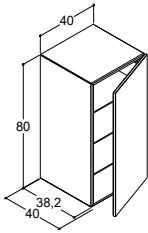

CABINETS - DEPTH 40 CM

80 CM WALL CABINETS WITH WOODEN DOOR

Colour	
White matt	
Oak noir*	
White oak*	
Grey oak*	
Red brown oak*	
Light oak*	
Dark oak*	
Bespoke colour*	

*Start-up fee per decor excluding white