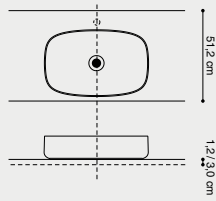

Calypso

Charcoal Soapstone

Eternal Marquina

Examples of countertop basins made to measure solutions

Globe

Ellipse

* only possible with wooden worktops

Δ requires support to the worktop