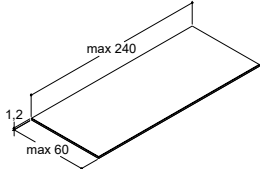

If infill panels are required see previous page

SHAPE MADE TO MEASURE

Colour	Art. no.	Price £	Art. no.	Price £	Art. no.	Price £	Art. no.	Price £
White matt	-	-	-	-	-	-	-	-
Solid surface								

*Can be made to measure. Please send drawing with accurate dimensions
Width: 0-240 cm / Depth: 10-60 cm
If infill panels are required see previous page