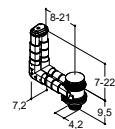

CONCEALED OVERFLOW SYSTEM