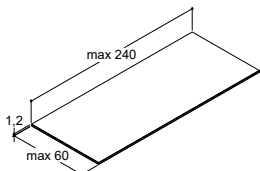

UNIQUE MADE TO MEASURE

Colour	Art. no.	Price £	Art. no.	Price £	Art. no.	Price £	Art. no.	Price £
Blanco Zeus	-	-	-	-	-	-	-	-
Eternal Statuario	-	-	-	-	-	-	-	-
Desert Silver	-	-	-	-	-	-	-	-
Calypso	-	-	-	-	-	-	-	-
Charcoal Soapstone	-	-	-	-	-	-	-	-
Eternal Marquina	-	-	-	-	-	-	-	-
Silestone®								

*Can be made to measure. Please send drawing with accurate dimensions
Width: 0-240 cm / Depth: 10-60 cm
If infill panels are required see previous page

ACCESSORIES FOR WORKTOPS

	Art. no.	Price £	Art. no.	Price £	Art. no.	Price £	Art. no.	Price £
1 x cut-out for countertop basin	-	-	UD1	133.-	UD1	133.-	UD1	133.-
2 x cut-outs for countertop basins	-	-	-	-	-	-	-	-