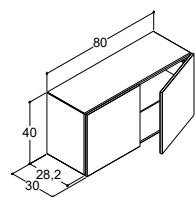

40 CM WALL CABINETS WITH WOODEN DOORS

Colour
White matt
Oak noir*
White oak*
Grey oak*
Red brown oak*
Light oak*
Dark oak*
Bespoke colour*

*Start-up fee per decor excluding white

One-off surcharge per decor excluding white regardless number of products***
Incl. 1 glass shelf

40 cm				80 cm	
LEFT HAND HINGED		RIGHT HAND HINGED		Art. no.	Price £
Art. no.	Price £	Art. no.	Price £	Art. no.	Price £
-	-	-	-	C37-1010	994.-
-	-	-	-	C37-1044	1,241.-
-	-	-	-	C37-1075	1,241.-
-	-	-	-	C37-1076	1,241.-
-	-	-	-	C37-1077	1,241.-
-	-	-	-	C37-1078	1,241.-
-	-	-	-	C37-1079	1,241.-
-	-	-	-	C37-1099	1,241.-
-	-	-	-	BI1	167.-