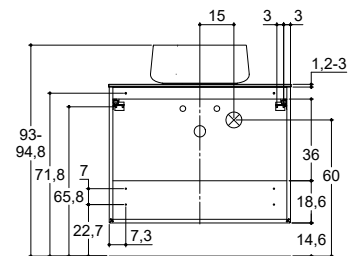

For more information on installation and first-fix measurements check our website under each product at www.dansani.co.uk.

Height 40 cm

Height 60 cm

Shape

Form

Unique

Globe countertop

Ellipse countertop