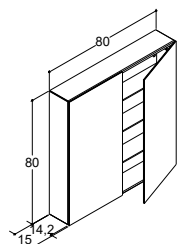

80 CM WALL CABINETS WITH MIRROR DOORS

Colour	Art. no.	Price £
White matt	-	-
Oak noir*	-	-
White oak*	-	-
Grey oak*	-	-
Red brown oak*	-	-
Light oak*	-	-
Dark oak*	-	-
Bespoke colour*	-	-

*Start-up fee per decor excluding white

One-off surcharge per decor excluding white regardless number of products***

Art. no.	Price £	Art. no.	Price £	Art. no.	Price £
-	-	-	-	C34-5010	1,122.-
-	-	-	-	C34-5044	1,401.-
-	-	-	-	C34-5075	1,401.-
-	-	-	-	C34-5076	1,401.-
-	-	-	-	C34-5077	1,401.-
-	-	-	-	C34-5078	1,401.-
-	-	-	-	C34-5079	1,401.-
-	-	-	-	C34-5099	1,401.-
-	-	-	-	BI1	167.-

ACCESSORIES - FITTED/PACKED IN WALL CABINETS

Internal lighting (IP21)

Fitted opposite hinge

LED downlight (IP44)

2 wooden trays and a magnet

Art. no.	Price £	Art. no.	Price £	Art. no.	Price £
LI30-40	223.-	LI30-40	223.-	-	-
Light source: LED 6,2W, 3150K, 557lm		Light source: LED 6,2W, 3150K, 557lm		ULOS80	223.-
ULOS40	223.-	ULOS40	223.-	Light source: LED 6,2W, 3150K, 557lm	
Light source: LED 4,2W, 3150K, 332lm		Light source: LED 4,2W, 3150K, 332lm		OS2	106.-
OS2	106.-	OS2	106.-