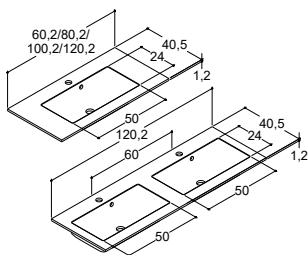

BASINS FOR VANITY UNITS - DEPTH 40 CM

SHAPE

Colour/Material

White matt, single

White matt, double

Solid surface

With tap hole and overflow. NB: please note product information page 116

For basins without tap hole and overflow - see below in the section on made to measure basins

60 cm		80 cm		100 cm	
Art. no.	Price £	Art. no.	Price £	Art. no.	Price £
631126103	930.-	631128103	1,063.-	631121103	1,196.-
-	-	-	-	-	-
Tolerance +6/-0 mm		Tolerance +6/-0 mm		Tolerance +6/-0 mm