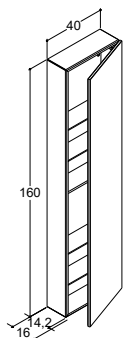

160 CM TALL CABINETS WITH WOODEN DOOR

Colour	
	White matt
	Oak noir*
	White oak*
	Grey oak*
	Red brown oak*
	Light oak*
	Dark oak*
	Bespoke colour*

*Start-up fee per decor excluding white

One-off surcharge per decor excluding white regardless number of products***
Incl. 1 wooden shelf and 4 glass shelves

Art. no.	Price £	Art. no.	Price £
C65-1210	1,154.-	C65-1110	1,154.-
C65-1244	1,442.-	C65-1144	1,442.-
C65-1275	1,442.-	C65-1175	1,442.-
C65-1276	1,442.-	C65-1176	1,442.-
C65-1277	1,442.-	C65-1177	1,442.-
C65-1278	1,442.-	C65-1178	1,442.-
C65-1279	1,442.-	C65-1179	1,442.-
C65-1299	1,442.-	C65-1199	1,442.-
BI1	167.-	BI1	167.-

ACCESSORIES - FITTED/PACKED IN TALL CABINETS

Internal lighting (IP21)

Fitted opposite hinge

Predrilled for knob style handle in centre. See page 120

Predrilled for bow style handle 160 mm in centre. See page 120

LED downlight (IP21)

Art. no.	Price £	Art. no.	Price £
LI30-40	223.-	LI30-40	223.-
<i>Light source: LED 6,2W, 3150K, 557lm</i>		<i>Light source: LED 6,2W, 3150K, 557lm</i>	
KGC	15.-	KGC	15.-
BG160C	15.-	BG160C	15.-
ULHS40	223.-	ULHS40	223.-
<i>Light source: LED 4,2W, 3150K, 332lm</i>		<i>Light source: LED 4,2W, 3150K, 332lm</i>