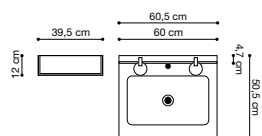

Page: 10a + 42

		Art. no.	Price £
1	Basin Unique, Desert Silver, 60,5 cm	631726113	2,460.-
1	Vanity unit, 60 cm, White oak	C21-1075	1,757.-
1	Mirror, Soft	94160	368.-
2	Handles Base, black	189547228	36.-
2	Jupiter lights, black	190303887	164.-
1	Start-up fee bespoke colour	BI1	167.-
Total price			4,952.-
Accessories:			
1	Flexible shelf	190304370	106.-
2	Jupiter pendant lights, black	190302842	182.-