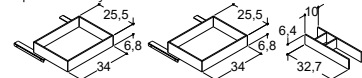

ACCESSORIES - FITTED/PACKED IN TALL CABINETS

Internal lighting (IP21)

Fitted opposite hinge

Predrilled for knob style handle in centre. See page 120

Predrilled for bow style handle 160 mm in centre. See page 120

LED downlight (IP21)

2 pull out trays and drawer divider