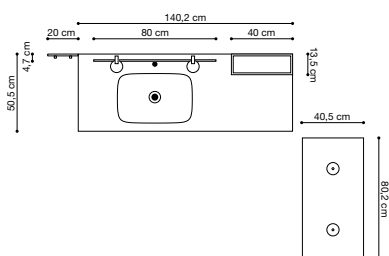

Page: 10b

		Art. no.	Price £
1	Basin Form, white matt, 140,2 cm	630814403	1,827.-
1	Vanity unit, 100 cm, bespoke colour	C18-1099	1,722.-
1	Cabinet 40 cm, bespoke colour	C51-1099	1,241.-
1	Start-up fee bespoke colour	BI1	167.-
1	Mirror, Soft	94180	396.-
2	Jupiter lights, black	190303887	164.-
2	Push-open	PO1SK	148.-
Total price			5,665.-
Accessories:			
1	Shelf, 40 cm, white matt	C73-0010	240.-
1	Worktop Form, white matt	630708003	583.-
1	Cabinet, 80 cm, bespoke colour	C45-1099	1,851.-
1	Push-open	PO2SK	145.-
2	Jupiter pendant lights, black	190302842	182.-