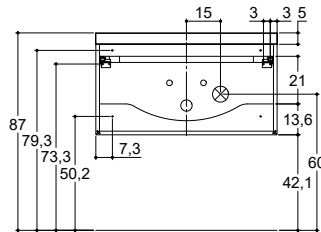

For more information on installation and first-fix measurements check our website under each product at www.dansani.co.uk.

Height 40 cm

Height 60 cm

Shape

Form

Unique

Globe countertop

Ellipse countertop