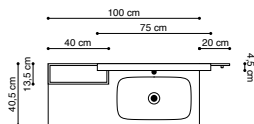

Page: 54

		Art. no.	Price £
1	Basin Form, black matt, 100,2 cm	630710404	1,494.-
1	Vanity unit, 60 cm, bespoke colour	C06-1099	1,662.-
1	Cabinet 40 cm, bespoke colour	C39-1099	1,147.-
1	Start-up fee bespoke colour	BI1	167.-
1	Mirror Moon, Ø75 cm, black	S827-028	669.-
3	Handles Step, black	189556028	54.-
Total price			5,193.-
Accessories:			
1	Shelf, 40 cm, bespoke colour	C73-0099	301.-
1	Accessory rail, 2 hooks, bespoke colour	C75-0099	108.-
5	Jupiter ceiling lights, black	190302852	455.-