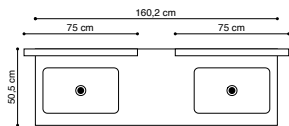

Page: 1 + 20

		Art. no.	Price £
1	Basin Unique, Blanco Zeus, 160 cm	631716511	4,399.-
2	Vanity unit, 60 cm, oak noir	C16-1044	2,796.-
1	Cabinet, 40 cm, oak noir	C51-1044	1,241.-
2	LED downlight to floor	UL60	446.-
1	LED downlight to floor	ULUS40	223.-
2	Mirror Moon, Ø75 cm, black	S827-028	1,338.-
3	Push-open	PO1SK	222.-
1	Socket in drawer	EL-GB	161.-
1	Start-up fee bespoke colour	BI1	167.-
Total price			10,993.-

Accessories:

2	Accessory rail, 2 hooks, white matt	C75-0010	172.-
1	Jupiter ceiling lights, chrome	190302851	91.-