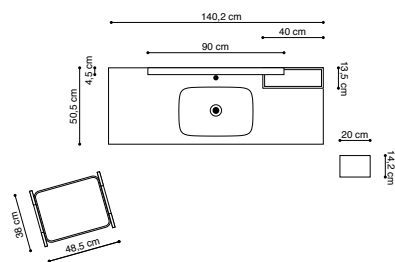

Page: 60

		Art. no.	Price £
1	Basin Form, black matt, 140,2 cm	630814404	1,827.-
1	Vanity unit, 60 cm, light oak	C21-1078	1,757.-
2	Cabinets, 40 cm, light oak	C55-1078	3,094.-
1	Mirror Moon, Ø90 cm, black	S829-028	791.-
6	Handles Dot, black	189554028	66.-
1	Start-up fee bespoke colour	BI1	167.-
Total price			7,702.-
Accessories:			
2	Jupiter ceiling lights, black	190302852	182.-
4	Cubes, light oak	C31-0078	1,264.-
1	Shelf 40 cm, light oak	C73-0078	301.-
1	Stool, light oak	C72-0078	803.-
1	Hydra towel rail, black	8114022	356.-