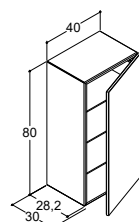

80 CM WALL CABINETS WITH WOODEN DOOR