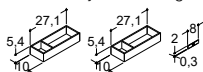

ACCESSORIES - FITTED/PACKED IN MIRROR CABINETS

2 wooden trays and a magnet

Art. no.	Price £	Art. no.	Price £	Art. no.	Price £	Art. no.	Price £
OS2	106.-	OS2	106.-	OS2	106.-	OS2	106.-