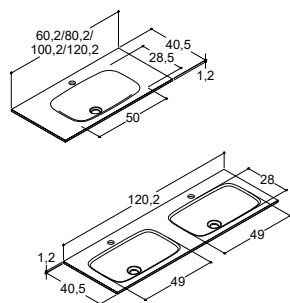

FORM

Colour/Material

White matt, single

Light grey matt, single

Dark grey matt, single

Black matt, single

White matt, double

Light grey matt, double

Dark grey matt, double

Black matt, double

Glass

With tap hole and without overflow. NB: please note product information page 116

Can be installed with concealed overflow kit or a waste fixed with automatic opening page 114

For basins without tap hole - see below in the section on made to measure basins

60 cm		80 cm		100 cm	
Art. no.	Price £	Art. no.	Price £	Art. no.	Price £
630726103	1,164.-	630728103	1,330.-	630721103	1,494.-
630726102	1,164.-	630728102	1,330.-	630721102	1,494.-
630726107	1,164.-	630728107	1,330.-	630721107	1,494.-
630726104	1,164.-	630728104	1,330.-	630721104	1,494.-
-	-	-	-	-	-
-	-	-	-	-	-
-	-	-	-	-	-
-	-	-	-	-	-
Tolerance +6/-0 mm		Tolerance +6/-0 mm		Tolerance +6/-0 mm