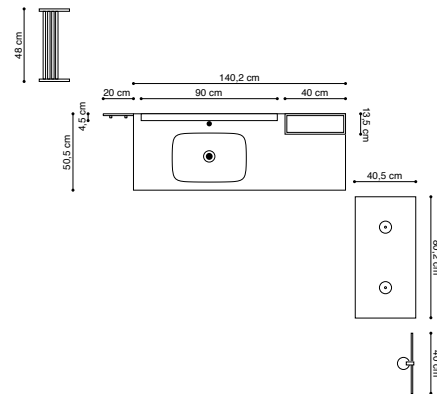

Art. no.	Price £
1	Basin Form, white matt, 140,2 cm	630814403	1,827.-
1	Vanity unit 100 cm, bespoke colour	C18-1099	1,722.-
1	Cabinet 40 cm, bespoke colour	C51-1099	1,241.-
1	Start-up fee bespoke colour	BI1	167.-
1	Mirror Moon, Ø90 cm, black	S829-028	791.-
2	Push-open	PO1SK	148.-
Total price			5,896.-

Accessories:

1	Shelf, 40 cm, white matt	C73-0010	240.-
1	Worktop Form, white matt	630708003	583.-
1	Cabinet, 80 cm, bespoke colour	C45-1099	1,851.-
1	Push-open	PO2SK	145.-
1	Towel rack Mobile, white matt	C70-0010	332.-
1	Full length mirror Soft	94440	447.-
1	Jupiter light, black	190303887	82.-
2	Jupiter pendant lights, black	190302842	182.-
3	Jupiter ceiling lights, black	190302852	273.-
1	Make-up mirror with light	190304360	204.-