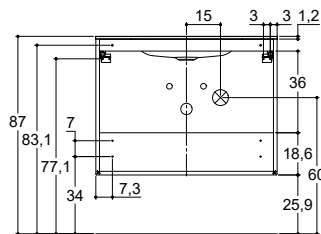

For more information on installation and first-fix measurements check our website under each product at www.dansani.co.uk.

Height 40 cm

Height 60 cm

Shape

Form

Unique

Globe countertop

Ellipse countertop