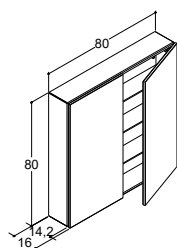

80 CM WALL CABINETS WITH WOODEN DOORS

Colour	Art. no.	Price £
White matt	-	-
Oak noir*	-	-
White oak*	-	-
Grey oak*	-	-
Red brown oak*	-	-
Light oak*	-	-
Dark oak*	-	-
Bespoke colour*	-	-

*Start-up fee per decor excluding white

One-off surcharge per decor excluding white regardless number of products***

Art. no.	Price £	Art. no.	Price £	Art. no.	Price £
-	-	-	-	C34-1010	1,122.-
-	-	-	-	C34-1044	1,401.-
-	-	-	-	C34-1075	1,401.-
-	-	-	-	C34-1076	1,401.-
-	-	-	-	C34-1077	1,401.-
-	-	-	-	C34-1078	1,401.-
-	-	-	-	C34-1079	1,401.-
-	-	-	-	C34-1099	1,401.-
-	-	-	-	BI1	167.-

ACCESSORIES - FITTED/PACKED IN WALL CABINETS

Pre drilled for knob style handle at bottom. See page 120

Pre drilled for knob style handle at top. See page 120

Pre drilled for bow style handle 160 mm at bottom. See page 120

Pre drilled for bow style handle 160 mm at top. See page 120

LED downlight (IP21)

2 wooden trays and a magnet

Art. no.	Price £	Art. no.	Price £	Art. no.	Price £
-	-	-	-	KGB	15.-
-	-	-	-	KGT	15.-
-	-	-	-	BG160B	15.-
-	-	-	-	BG160T	15.-
-	-	-	-	ULOS80	223.-
-	-	-	-	Light source: LED 6,2W, 3150K, 557lm	
-	-	-	-	OS2	106.-

continues...