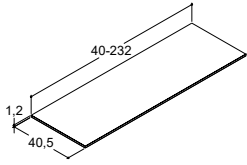

WORKTOPS - DEPTH 40 CM

...continued

FORM

Colour/Material	40-59 cm		60-79 cm		80-99 cm		100-119 cm	
	Art. no.	Price £	Art. no.	Price £	Art. no.	Price £	Art. no.	Price £
White matt	630704003	380.-	630706003	422.-	630708003	583.-	630710003	746.-
Light grey matt	630704002	380.-	630706002	422.-	630708002	583.-	630710002	746.-
Dark grey matt	630704007	380.-	630706007	422.-	630708007	583.-	630710007	746.-
Black matt	630704004	380.-	630706004	422.-	630708004	583.-	630710004	746.-
Glass	Tolerance +6/-0 mm		Tolerance +6/-0 mm		Tolerance +6/-0 mm		Tolerance +6/-0 mm	

If infill panels are required see below