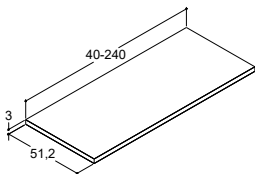

WORKTOPS - DEPTH 50 CM

WOOD

Colour	40-59 cm		60-79 cm		80-99 cm		100-119 cm	
	Art. no.	Price £	Art. no.	Price £	Art. no.	Price £	Art. no.	Price £
Oak noir*	187504044	380.-	187506044	422.-	187508044	583.-	187510044	746.-
White oak*	187504075	380.-	187506075	422.-	187508075	583.-	187510075	746.-
Grey oak*	187504076	380.-	187506076	422.-	187508076	583.-	187510076	746.-
Red brown oak*	187504077	380.-	187506077	422.-	187508077	583.-	187510077	746.-
Light oak*	187504078	380.-	187506078	422.-	187508078	583.-	187510078	746.-
Dark oak*	187504079	380.-	187506079	422.-	187508079	583.-	187510079	746.-
*Start-up fee per decor	BI1	167.-	BI1	167.-	BI1	167.-	BI1	167.-
Wood veneer	Tolerance +/-1 mm		Tolerance +/-1 mm		Tolerance +/-1 mm		Tolerance +/-1 mm	
One-off surcharge per decor regardless number of products*** If infill panels are required see next page