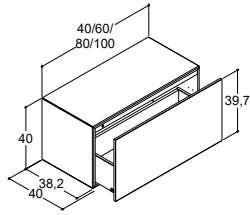

40 CM TALL CABINETS WITHOUT ROOM FOR WASTE FITTINGS

Colour
White matt
Oak noir*
White oak*
Grey oak*
Red brown oak*
Light oak*
Dark oak*
Bespoke colour*

*Start-up fee per decor excluding white

40 cm		60 cm		80 cm		100 cm	
Art. no.	Price £	Art. no.	Price £	Art. no.	Price £	Art. no.	Price £
C39-1010	917.-	C40-1010	1,035.-	C41-1010	1,160.-	C42-1010	1,290.-
C39-1044	1,147.-	C40-1044	1,293.-	C41-1044	1,451.-	C42-1044	1,612.-
C39-1075	1,147.-	C40-1075	1,293.-	C41-1075	1,451.-	C42-1075	1,612.-
C39-1076	1,147.-	C40-1076	1,293.-	C41-1076	1,451.-	C42-1076	1,612.-
C39-1077	1,147.-	C40-1077	1,293.-	C41-1077	1,451.-	C42-1077	1,612.-
C39-1078	1,147.-	C40-1078	1,293.-	C41-1078	1,451.-	C42-1078	1,612.-
C39-1079	1,147.-	C40-1079	1,293.-	C41-1079	1,451.-	C42-1079	1,612.-
C39-1099	1,147.-	C40-1099	1,293.-	C41-1099	1,451.-	C42-1099	1,612.-
BI1	167.-	BI1	167.-	BI1	167.-	BI1	167.-

One-off surcharge per decor excluding white regardless number of products***

ACCESSORIES - FITTED/PACKED IN CABINETS

LED lighting in drawer (IP44)	
Socket in drawer (IP44, 1x230V)	
Push-open	
Predrilled for knob style handle. See page 120	
Predrilled for bow style handle 160 mm. See page 120	
Predrilled for bow style handle 320 mm. See page 120	
LED downlight to floor (IP44)	
Internal drawer	

Art. no.	Price £	Art. no.	Price £	Art. no.	Price £	Art. no.	Price £
LS1SK40	139.-	LS1SK60	151.-	LS1SK80	161.-	LS1SK100	173.-
Light source: LED 1,1W, 3150K, 100lm		Light source: LED 1,9W, 3150K, 175lm		Light source: LED 2,5W, 3150K, 252lm		Light source: LED 3,2W, 3150K, 326lm	
EL-GB	161.-	EL-GB	161.-	EL-GB	161.-	EL-GB	161.-
PO1SK	74.-	PO1SK	74.-	PO1SK	74.-	PO1SK	74.-
KGC	15.-	KGC	15.-	KGC	15.-	KGC	15.-
BG160C	15.-	-	-	-	-	-	-
-	-	BG320C	15.-	BG320C	15.-	BG320C	15.-
ULUS40	223.-	ULUS60	223.-	ULUS80	223.-	ULUS100	223.-
Light source: LED 4,2W, 3150K, 332lm		Light source: LED 5,1W, 3150K, 445lm		Light source: LED 6,2W, 3150K, 557lm		Light source: LED 6,2W, 3150K, 557lm	
ISS4040	178.-	ISS6040	207.-	ISS8040	236.-	ISS10040	265.-