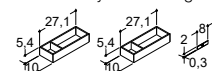

2 wooden trays and a magnet

40 CM WALL CABINETS WITH WOODEN DOORS

Colour
White matt
Oak noir*
White oak*
Grey oak*
Red brown oak*
Light oak*
Dark oak*
Bespoke colour*

*Start-up fee per decor excluding white