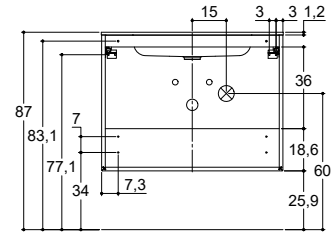

For more information on installation and first-fix measurements check our website under each product at www.dansani.co.uk.

Height 40 cm

Height 60 cm

Shape

Form

Unique

Globe countertop

Ellipse countertop