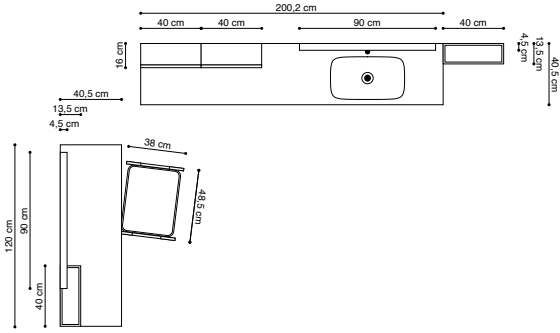

Page: 11 + 62

		Art. no.	Price £
1	Basin Form, light grey matt, 200,2 cm	630720402	2,325.-
1	Vanity unit, 100 cm, white matt	C08-1010	1,679.-
1	Cabinet, 100 cm, white matt	C46-1010	1,672.-
1	Mirror Moon, Ø90 cm, brass	S829-031	791.-
4	Handles Slim, brass	189542244	100.-
1	LED downlight to floor	UL100	223.-
1	LED downlight to floor	ULUS100	223.-
Total price			7,013.-
Accessories:			
1	Wall cabinet, 80 cm L	C36-1210	826.-
1	Wall cabinet, 40 cm R	C35-1110	746.-
2	Shelves, 40 cm, white matt	C73-0010	480.-
1	Accessory rail, 2 hooks, white matt	C75-0010	86.-
1	Mirror Moon, Ø90 cm, brass	S829-031	791.-
1	Cabinet, 60 cm, white matt	C40-1010	1,035.-
1	LED downlight to floor	ULUS60	223.-
1	Handle Slim, brass	189542244	25.-
1	Console	641020448	212.-
1	Worktop, 120 cm, grey oak	187412076	907.-
1	Stool, white matt	C72-0010	642.-
1	Start-up fee bespoke colour	BI1	167.-

Page: 14

		Art. no.	Price £
1	Worktop Unique, Charcoal Soapstone, 160 cm	632116015	1,231.-
1	Cut-out for countertop basins	UD2	266.-
2	Basin Globe, white	631900003	1,630.-
2	Vanity unit, 80 cm, bespoke colour	C27-1099	3,910.-
1	Cabinet, 60 cm, bespoke colour	C52-1099	1,388.-
1	Worktop Unique, Charcoal Soapstone, 60 cm	632106015	422.-
5	Handle Slim, chrome	189542043	90.-
2	LED downlight to floor	UL80	446.-
1	LED downlight to floor	ULUS60	223.-
2	Mirror cabinet Parallel, 80 cm, bespoke colour	S848-299	3,664.-
1	Start-up fee bespoke colour	BI1	167.-
Total price			13,437.-
Accessories:			
1	Accessory rail, 2 hooks, bespoke colour	C75-0099	108.-