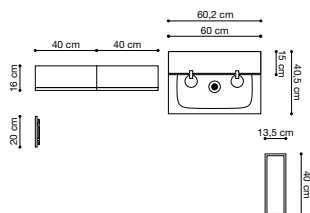

Page: 18

		Art. no.	Price £
1	Basin Form, white matt, 60,2 cm	630726103	1,164.-
1	Vanity unit, 60 cm, bespoke colour	C01-1099	1,302.-
1	Start-up fee bespoke colour	BI1	167.-
2	Jupiter lights, chrome	190303880	164.-
1	Mirror cabinet Primo, bespoke colour	S856-299	1,529.-
1	LED downlight	ULSP60	223.-
1	Handle Base, chrome	189547343	25.-
Total price			4,574.-
Accessories:			
1	Shelf, 40 cm, bespoke colour	C73-0099	301.-
1	Toilet roll holder, white matt	C78-0010	128.-
1	Jupiter ceiling light	190302851	91.-
1	Wall cabinet, 80 cm, white matt, R	C33-1110	826.-
1	Wall cabinet, 80 cm, white matt, L	C33-1210	826.-
1	Kvika towel rail, chrome	8112021	570.-