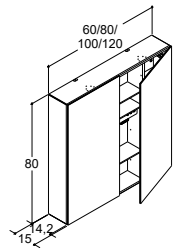

MIRROR CABINETS - OPTIONAL LIGHTS AVAILABLE

PRIMO WITH TOUCH CONTROL – IP44

Colour
White matt
Oak noir*
White oak*
Grey oak*
Red brown oak*
Light oak*
Dark oak*
Bespoke colour*

*Start-up fee per oak and bespoke colour

One-off surcharge per decor excluding white regardless number of products***
Incl. magnifying mirror, magnet and 1x230V socket with touch control on right hand side

60 cm		80 cm		100 cm		120 cm	
Art. no.	Price £	Art. no.	Price £	Art. no.	Price £	Art. no.	Price £
S856-210	1,222.-	S858-210	1,306.-	S850-210	1,464.-	S853-210	1,626.-
S856-244	1,529.-	S858-244	1,633.-	S850-244	1,831.-	S853-244	2,032.-
S856-275	1,529.-	S858-275	1,633.-	S850-275	1,831.-	S853-275	2,032.-
S856-276	1,529.-	S858-276	1,633.-	S850-276	1,831.-	S853-276	2,032.-
S856-277	1,529.-	S858-277	1,633.-	S850-277	1,831.-	S853-277	2,032.-
S856-278	1,529.-	S858-278	1,633.-	S850-278	1,831.-	S853-278	2,032.-
S856-279	1,529.-	S858-279	1,633.-	S850-279	1,831.-	S853-279	2,032.-
S856-299	1,529.-	S858-299	1,633.-	S850-299	1,831.-	S853-299	2,032.-
Bl1	167.-	Bl1	167.-	Bl1	167.-	Bl1	167.-
2 doors: 30, 30 cm		2 doors: 40, 40 cm		2 doors: 60, 40 cm		3 doors: 40, 40, 40 cm	

ACCESSORIES - FITTED/PACKED IN MIRROR CABINETS

Internal lighting - on both sides (IP21)

LED downlight (IP44)

2 wooden trays and a magnet

Art. no.	Price £	Art. no.	Price £	Art. no.	Price £	Art. no.	Price £
LISPS	333.-	LISPS	333.-	LISPS	333.-	LISPS	333.-
<i>Light source: LED 2x4,7W, 2100-6500K, 2x419lm</i>		<i>Light source: LED 2x4,7W, 2100-6500K, 2x419lm</i>		<i>Light source: LED 2x4,7W, 2100-6500K, 2x419lm</i>		<i>Light source: LED 2x4,7W, 2100-6500K, 2x419lm</i>	
ULSP60	223.-	ULSP80	223.-	ULSP100	223.-	ULSP120	223.-
<i>Light source: LED 4,5W, 2100-6500K, 381lm</i>		<i>Light source: LED 4,7W, 2100-6500K, 419lm</i>		<i>Light source: LED 4,7W, 2100-6500K, 419lm</i>		<i>Light source: LED 5W, 2100-6500K, 460lm</i>	
OS2	106.-	OS2	106.-	OS2	106.-	OS2	106.-

LIGHTS FOR PRIMO

NB: Please order 2 pcs. Only suitable for Primo mirror cabinets

JUPITER – IP44

Colour
Chrome
White
Black

Ø 8 cm

Art. no.	Price £	Art. no.	Price £	Art. no.	Price £	Art. no.	Price £
2 x 190303880	ea. 82.-	2 x 190303880	ea. 82.-	2 x 190303880	ea. 82.-	2 x 190303880	ea. 82.-
2 x 190303881	ea. 82.-	2 x 190303881	ea. 82.-	2 x 190303881	ea. 82.-	2 x 190303881	ea. 82.-
2 x 190303887	ea. 82.-	2 x 190303887	ea. 82.-	2 x 190303887	ea. 82.-	2 x 190303887	ea. 82.-
<i>Light source: LED 2x5,6W, 2100-6500K, 2x700lm</i>		<i>Light source: LED 2x5,6W, 2100-6500K, 2x700lm</i>		<i>Light source: LED 2x5,6W, 2100-6500K, 2x700lm</i>		<i>Light source: LED 2x5,6W, 2100-6500K, 2x700lm</i>	

VENUS – IP44

Colour
Chrome

Ø 8 cm

Art. no.	Price £	Art. no.	Price £	Art. no.	Price £	Art. no.	Price £
2 x 190303890	ea. 82.-	2 x 190303890	ea. 82.-	2 x 190303890	ea. 82.-	2 x 190303890	ea. 82.-
<i>Light source: LED 2x6,3W, 2100-6500K, 2x646lm</i>		<i>Light source: LED 2x6,3W, 2100-6500K, 2x646lm</i>		<i>Light source: LED 2x6,3W, 2100-6500K, 2x646lm</i>		<i>Light source: LED 2x6,3W, 2100-6500K, 2x646lm</i>