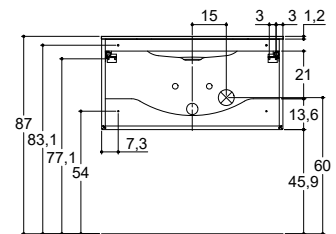

For more information on installation and first-fix measurements check our website under each product at www.dansani.co.uk.

Height 40 cm

Height 60 cm

Shape

Form

Unique

Globe countertop

Ellipse countertop