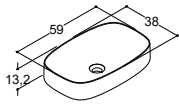

COUNTERTOP BASINS FOR WORKTOPS - DEPTH 50 CM

ELLIPSE

Colour/Material	45 cm		60 cm	
	Art. no.	Price £	Art. no.	Price £
White gloss	-	-	631800003	815.-
Sanitary porcelain			Tolerance +/-0 mm	
Without overflow. NB: please note product information page 116 Can be installed with a waste fixed with automatic opening page 114 NB: If this basin is to be used in a double basin setting the worktop must be at least 160 cm wide