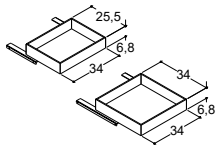

ACCESSORIES FOR CABINETS

WOODEN TRAY

Width	Colour/Material	Description	Art. no.	Price £
27,1 cm	Oak	Can be used in vanity unit, wall cabinet and mirror cabinet	CT-01	56.-

LID

Width	Colour	Description	Art. no.	Price £
19,6 cm	Oak	Lid for wooden tray	CT-02	65.-

PULL OUT TRAY WITH RAILS

Depth	Colour	Description	Art. no.	Price £
25,5	Oak	Pull out tray with rails for tall cabinets of 30 cm depth	CT-03	97.-
34	Oak	Pull out tray with rails for tall cabinets of 40 cm depth	CT-04	115.-

DRAWER DIVIDER FOR PULL OUT TRAY

Width	Colour	Description	Art. no.	Price £
10	Oak	Drawer divider in solid oak for pull out trays. Fits in pull out trays depth 30 and 40.	CT-05	37.-