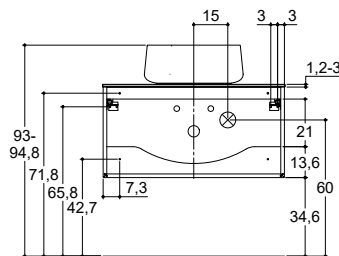

For more information on installation and first-fix measurements check our website under each product at www.dansani.co.uk.

Height 40 cm

Height 60 cm

Shape

Form

Unique

Globe countertop

Ellipse countertop