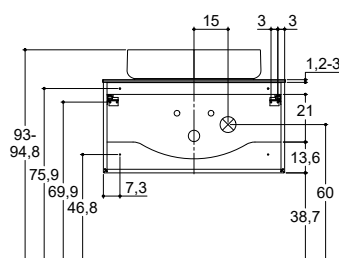

For more information on installation and first-fix measurements check our website under each product at www.dansani.co.uk.

Height 40 cm

Height 60 cm

Shape

Form

Unique

Globe countertop

Ellipse countertop