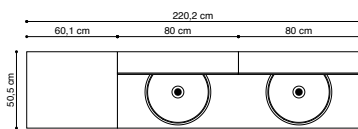

Page: 14

		Art. no.	Price £
1	Worktop Unique, Charcoal Soapstone, 160 cm	632116015	1,231.-
1	Cut-out for countertop basins	UD2	266.-
2	Basin Globe, white	631900003	1,630.-
2	Vanity unit, 80 cm, bespoke colour	C27-1099	3,910.-
1	Cabinet, 60 cm, bespoke colour	C52-1099	1,388.-
1	Worktop Unique, Charcoal Soapstone, 60 cm	632106015	422.-
5	Handle Slim, chrome	189542043	90.-
2	LED downlight to floor	UL80	446.-
1	LED downlight to floor	ULUS60	223.-
2	Mirror cabinet Parallel, 80 cm, bespoke colour	S848-299	3,664.-
1	Start-up fee bespoke colour	BI1	167.-
Total price			13,437.-
Accessories:			
1	Accessory rail, 2 hooks, bespoke colour	C75-0099	108.-