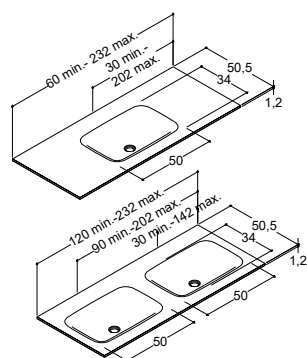

FORM

Colour/Material

	60-79 cm		80-99 cm		100-119 cm	
	Art. no.	Price £	Art. no.	Price £	Art. no.	Price £
White matt, single	630806403	1,164.-	630808403	1,330.-	630810403	1,494.-
Light grey matt, single	630806402	1,164.-	630808402	1,330.-	630810402	1,494.-
Dark grey matt, single	630806407	1,164.-	630808407	1,330.-	630810407	1,494.-
Black matt, single	630806404	1,164.-	630808404	1,330.-	630810404	1,494.-
White matt, double	-	-	-	-	-	-
Light grey matt, double	-	-	-	-	-	-
Dark grey matt, double	-	-	-	-	-	-
Black matt, double	-	-	-	-	-	-
Glass	Tolerance +6/-0 mm		Tolerance +6/-0 mm		Tolerance +6/-0 mm	

Can be ordered with or without tap hole
Without overflow. NB: please note product information page 116
Can be installed with concealed overflow kit or a waste fixed with automatic opening page 114
If infill panels are required see page 99